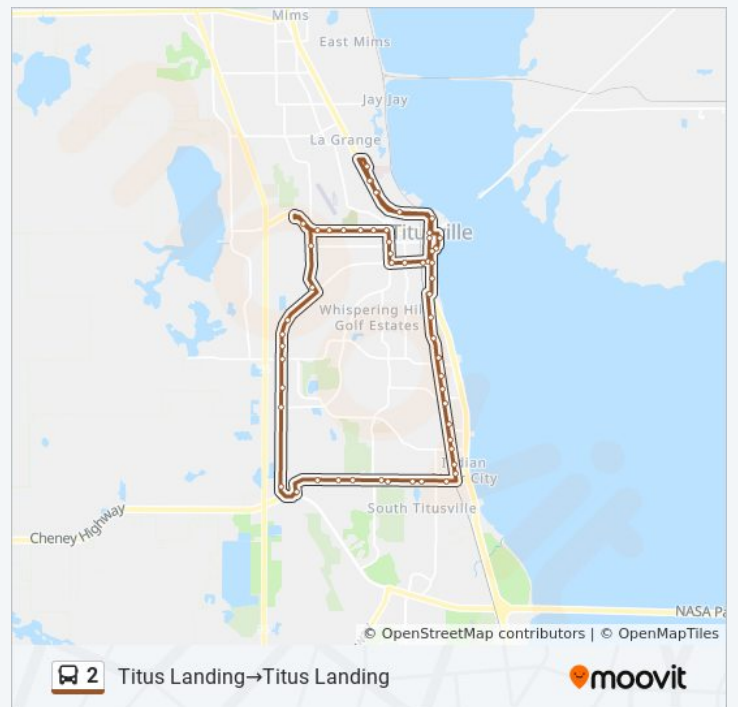

Singleton Ave/ Tropic St (Sw Corner)

S Singleton Ave/ Sereno Pointe Dr

South St/ Swan Lake (Sw Corner)

3154 South St Northside

South St/ Fox Hollow Dr

South St/ Fox Lake Rd (Nw Corner)

South St/ Bobbi Ln SW Corner

South St/ Park Ave (Sw Corner)

South St/ Cheney Hwy @ Aldis

Walmart Supercenter Titusville

Sr 50 Across Hickory Hill Entrance Southside

Sr50/ Nadar Ln

Sr 50 / Worth Ave (Sw Corner)

Sr 50 Across From Browning Ave

Sr 50/ Hood Ave. (Se Corner)

Sr 50/ Rosehill Ave (Sw Corner)

Sr 50/ Indian River Plaza

Sr 50/ Whispering Pines @ Entrance

S Hopkins Ave/ Birch St (Se Corner)

S Hopkins Ave/ Pritchard St (Ne Corner)

S Hopkins Ave/ Roosevelt St (Se Corner)

**Direction: Titus Landing→Walmart Supercenter  
Titusville**

34 stops

[VIEW LINE SCHEDULE](#)

Titus Landing

North Brevard Library

S Hopkins Ave/ Sycamore St (Se Corner)

Grace St / S Washington Ave (Sw Corner)