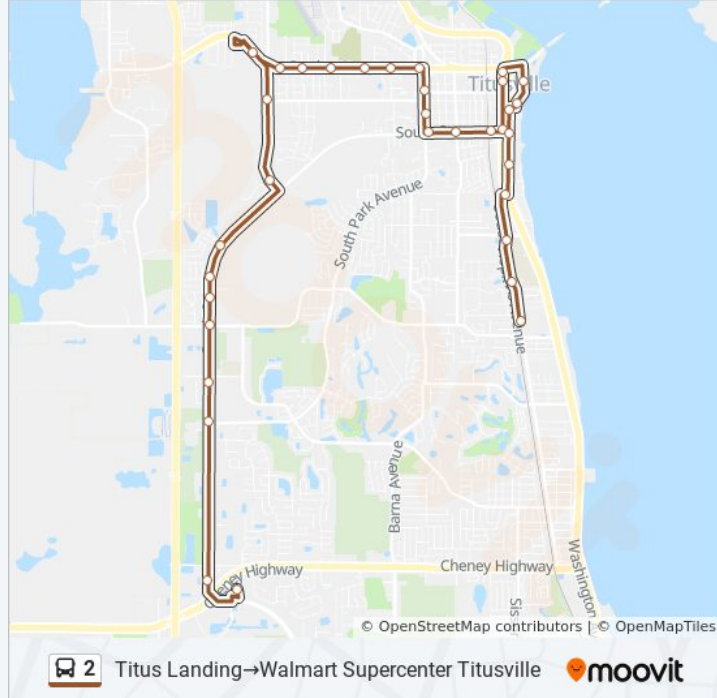

South St/ Fox Hollow Dr

South St/ Fox Lake Rd (Nw Corner)

South St/ Bobbi Ln SW Corner

South St/ Park Ave (Sw Corner)

South St/ Cheney Hwy @ Aldis

Walmart Supercenter Titusville

2 bus time schedules and route maps are available in an offline PDF at [moovitapp.com](https://moovitapp.com). Use the [Moovit App](#) to see live bus times, train schedule or subway schedule, and step-by-step directions for all public transit in Brevard County.