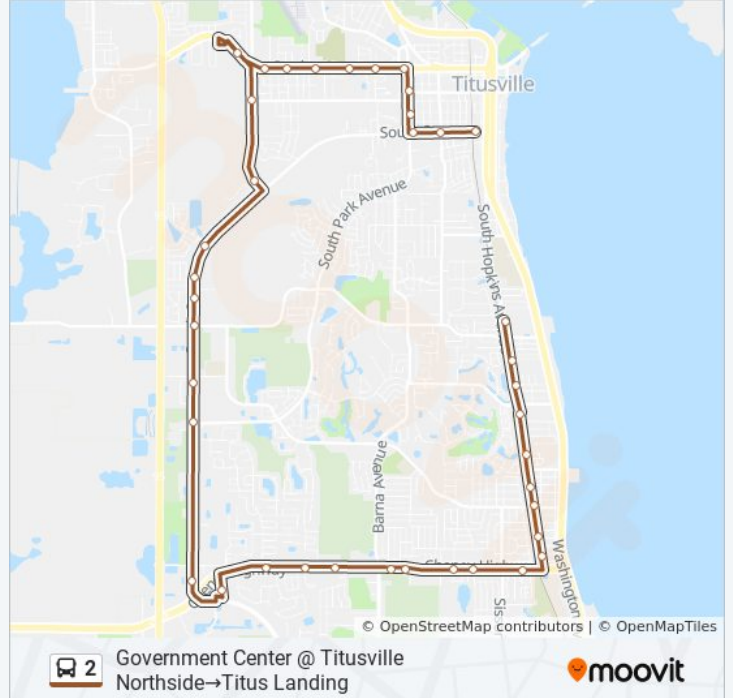

**2 bus Info**

**Direction:** Government Center @ Titusville Northside→Titus Landing

**Stops:** 39

**Trip Duration:** 35 min

**Line Summary:**

South St/ Cheney Hwy @ Aldis  
 Walmart Supercenter Titusville  
 Sr 50 Across Hickory Hill Entrance Southside  
 Sr50/ Nadar Ln  
 Sr 50 / Worth Ave (Sw Corner)  
 Sr 50 Across From Browning Ave  
 Sr 50/ Hood Ave. (Se Corner)  
 Sr 50/ Rosehill Ave (Sw Corner)  
 Sr 50/ Indian River Plaza  
 Sr 50/ Whispering Pines @ Entrance  
 S Hopkins Ave/ Birch St (Se Corner)  
 S Hopkins Ave/ Pritchard St (Ne Corner)  
 S Hopkins Ave/ Roosevelt St (Se Corner)  
 S Hopkins Ave/ Knox Mcrae Dr (Ne Corner)  
 S Hopkins Ave/ La Paloma Ln (Se Side)  
 S Hopkins Ave/ Country Club Dr (Se Corner)  
 S Hopkins Ave/ Court St SE Corner  
 S Hopkins Ave/ Ojibway Ave SE Corner  
 Titus Landing

**Direction: Titus Landing→Titus Landing**

58 stops

[VIEW LINE SCHEDULE](#)

Titus Landing  
 North Brevard Library  
 S Hopkins Ave/ Sycamore St (Se Corner)  
 Grace St / S Washington Ave (Sw Corner)  
 S Washington Ave/ St John St Eastside Corner  
 S Washington Ave/ South St (Se Corner)  
 S Washington Ave/ Stephen House Wy (Se Corner)  
 Titusville Towers @ Entrance  
 Indian River/ Broad St (Se Corner)  
 Us1/ Marina Rd (Se Corner)

**2 bus Info**

**Direction:** Titus Landing→Titus Landing  
**Stops:** 58  
**Trip Duration:** 55 min  
**Line Summary:**

N Washington Ave @ Parrish Heart & Health Village

N Washington Ave/ Buffalo Rd (Se Corner)

**Direction: Titus Landing→Walmart Supercenter  
Titusville**

34 stops

[VIEW LINE SCHEDULE](#)

Titus Landing

North Brevard Library

S Hopkins Ave/ Sycamore St (Se Corner)

Grace St / S Washington Ave (Sw Corner)