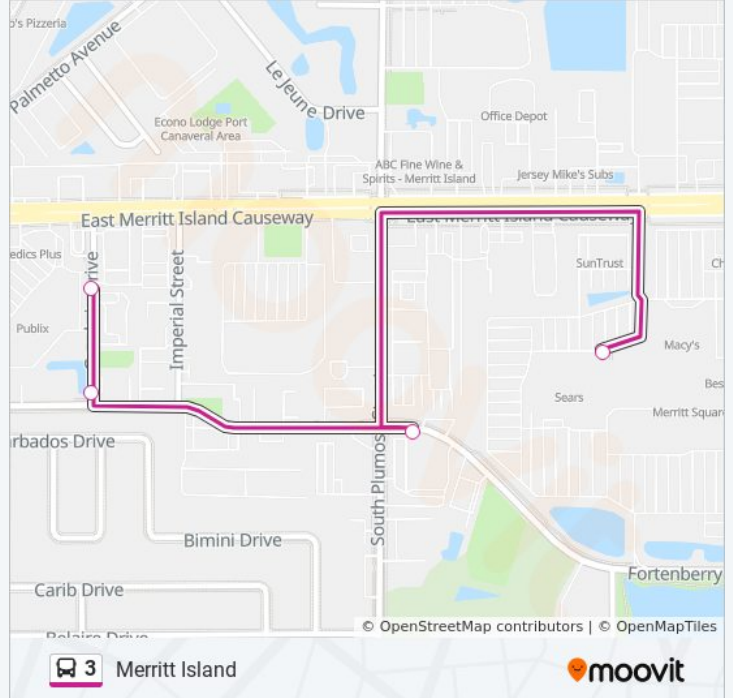

### 3 bus Info

**Direction:** Goodwin Dr @ Publix→Merritt Square Mall @ Sears

**Stops:** 3

**Trip Duration:** 9 min

**Line Summary:**

**Direction: Merritt Square Mall @ Sears→Ventian Wy/ N Courtenay Pkwy (Sw Corner)**

25 stops

[VIEW LINE SCHEDULE](#)

- Merritt Square Mall @ Sears
- Sykes Creek Pkwy @ Space Coast Professional Plaza
- Sykes Creek/ Banana River Dr (Sw Corner)
- North Banana River Dr/ Cunningham Ave
- N Banana River Dr @ Co-Op Apts
- Sr 520 @ Walmart Super Center
- Sr 520 @ Kawanis Island Northside
- Sr 520/ Sykes Creek Pkwy NW Corner
- Sr 520 @ Office Depot
- Goodwin Dr @ Publix
- South Courtenay Pkwy @ Tj Maxx
- North Courtenay Pkwy @ Home Depot
- Courtenay Pkwy/Tennessee Ave (Se Corner)
- Courtenay @ Advanced Auto Parts
- Skylark Ave @ Courtenay Palms
- Richland Ave @ Manor House
- N Courtenay Pkwy @ Mcdonalds

**3 bus Info**

**Direction:** Merritt Square Mall @ Sears→Ventian Wy/ N Courtenay Pkwy (Sw Corner)

**Stops:** 25

**Trip Duration:** 34 min

**Line Summary:**

N Courtenay @ Merritt Island High School  
 N Courtenay Pkwy/ Diana Blvd (Se Corner)  
 N Courtenay Pkwy @ Centre Of Merritt Publix  
 N Courtenay Pkwy/ Skyline Blvd (Se Corner)  
 Pioneer Rd / Mimosa Dr NW Corner  
 Tropical Tr / Pioneer Rd NE Corner  
 N Tropical Tr/ Venetian Wy (Se Corner)  
 Ventian Wy/ N Courtenay Pkwy (Sw Corner)

### 3 bus Info

**Direction:** Ventian Wy/ N Courtenay Pkwy (Sw Corner)→Goodwin Dr @ Publix

**Stops:** 9

**Trip Duration:** 11 min

**Line Summary:**

**Direction: Ventian Wy/ N Courtenay Pkwy (Sw Corner)→Merritt Square Mall @ Sears**