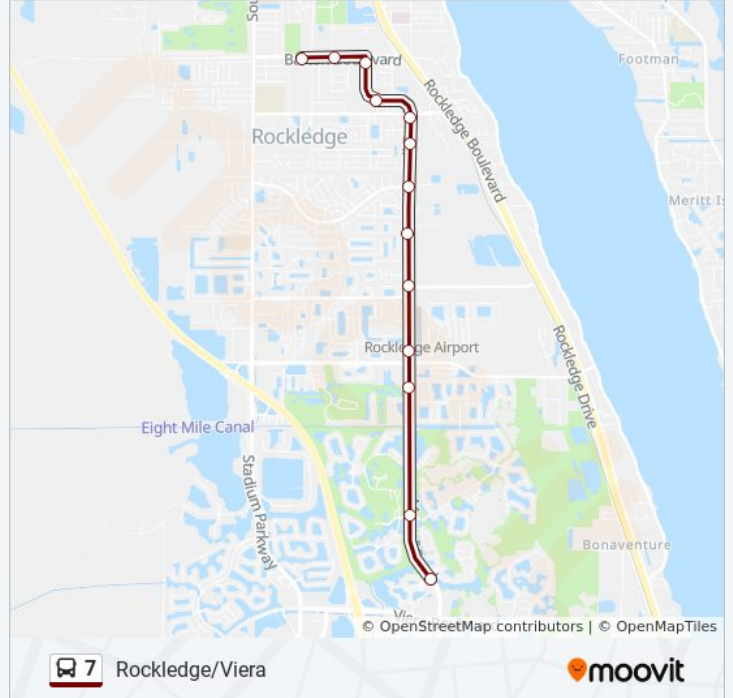

**Direction: Barton Blvd/ Cedar St (Se Corner)→Murrell Rd / Irongate Dr NW Corner**

13 stops

[VIEW LINE SCHEDULE](#)

- Barton Blvd/ Cedar St (Se Corner)
- Barton Blvd/ Cogswell St (Se Corner)
- Murrell Rd Across From Hazelwood Villas NW Corner
- Murrell Rd / Harvin Wy NW Corner
- Murrell Rd/ 7-11 Car Wash
- Murrell Rd Across From Designer Choice
- Murrell Rd/ Levitt Pkwy (Nw Corner)
- Murrell Rd / Sabel Grove Dr NW Corner
- Murrell Rd/ GUS Hipp Blvd (Nw Corner)
- Murrell Rd/ Barnes Blvd @ Aldis Market Place Driveway
- Murrell Rd/ Henley Dr @ Mcdonalds
- Murrell Rd/ Clubhouse Dr (Nw Corner)
- Murrell Rd / Irongate Dr NW Corner

**7 bus Info**

**Direction:** Barton Blvd/ Cedar St (Se Corner)→Murrell Rd / Irongate Dr NW Corner

**Stops:** 13

**Trip Duration:** 10 min

**Line Summary:**

**Direction: Barton Blvd/ Cedar St (Se Corner)→Walmart Supercenter @ Viera**

**7 bus Info**

**Direction:** Barton Blvd/ Cedar St (Se Corner)→Walmart Supercenter @ Viera

**Stops:** 22

**Trip Duration:** 22 min

**Line Summary:**

N Wickham Rd/ Murrel Rd (Ne Corner)

N Wickham Rd @ Burger King

Lake Andrew Blvd @ Walmart Viera

Napolo Dr. / Lake Andrew Dr SE Corner

Walmart Supercenter @ Viera

**Direction: Murrell Rd/ Viera Blvd (Se Corner)→Barton Blvd/ Cedar St (Se Corner)**

17 stops

[VIEW LINE SCHEDULE](#)