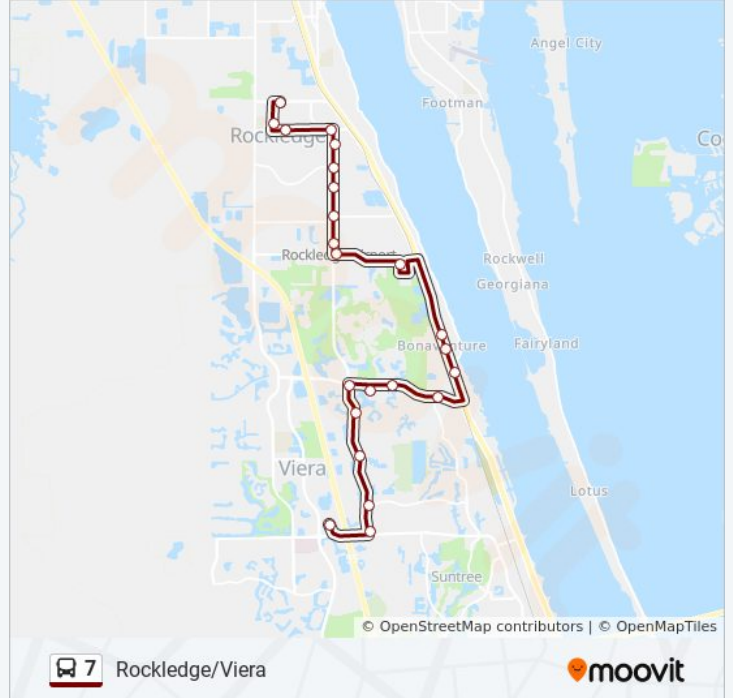

Murrell Rd / Tgk Circle SE Corner

Eyster Blvd @ Perrone Court

Eyster Blvd / Huntington Ln NW Corner

Cedar St @ Circles Of Care

Barton Blvd/ Cedar St (Se Corner)

7 bus time schedules and route maps are available in an offline PDF at moovitapp.com. Use the [Moovit App](#) to see live bus times, train schedule or subway schedule, and step-by-step directions for all public transit in Brevard County.

[About Moovit](#) · [MaaS Solutions](#) · [Supported Countries](#) · [Mooviter Community](#)

© 2024 Moovit - All Rights Reserved

Check Live Arrival Times