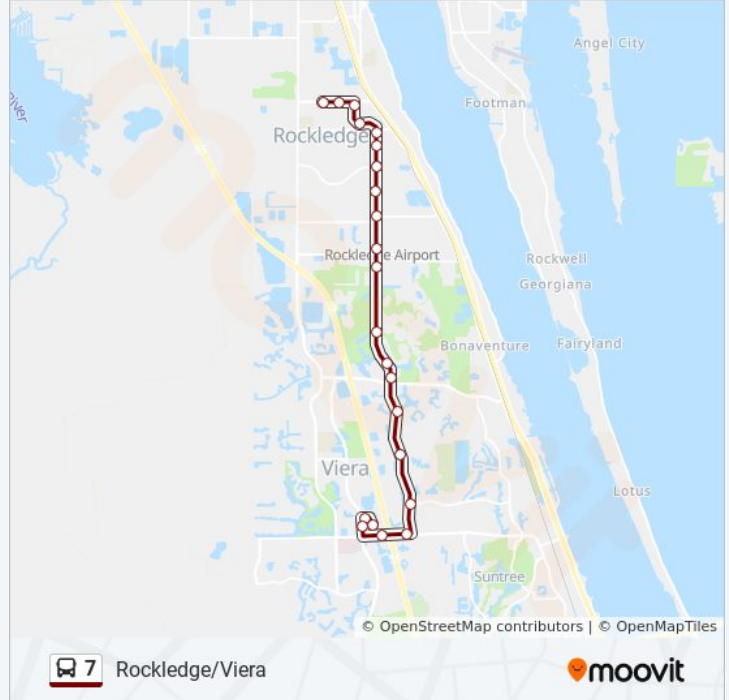

**7 bus Info**

**Direction:** Barton Blvd/ Cedar St (Se Corner)→Murrell Rd / Irongate Dr NW Corner

**Stops:** 13

**Trip Duration:** 10 min

**Line Summary:**

**Direction: Barton Blvd/ Cedar St (Se Corner)→Walmart Supercenter @ Viera**

**7 bus Info**

**Direction:** Barton Blvd/ Cedar St (Se Corner)→Walmart Supercenter @ Viera

**Stops:** 22

**Trip Duration:** 22 min

**Line Summary:**

N Wickham Rd/ Murrel Rd (Ne Corner)

N Wickham Rd @ Burger King

Lake Andrew Blvd @ Walmart Viera

Napolo Dr. / Lake Andrew Dr SE Corner

Walmart Supercenter @ Viera

**Direction: Murrell Rd/ Viera Blvd (Se Corner)→Barton Blvd/ Cedar St (Se Corner)**

17 stops

[VIEW LINE SCHEDULE](#)

**7 bus Info**

**Direction:** Walmart Supercenter @ Viera→Barton Blvd/ Cedar St (Se Corner)

**Stops:** 23

**Trip Duration:** 32 min

**Line Summary:**

Murrell Rd / Tgk Circle SE Corner

Eyster Blvd @ Perrone Court