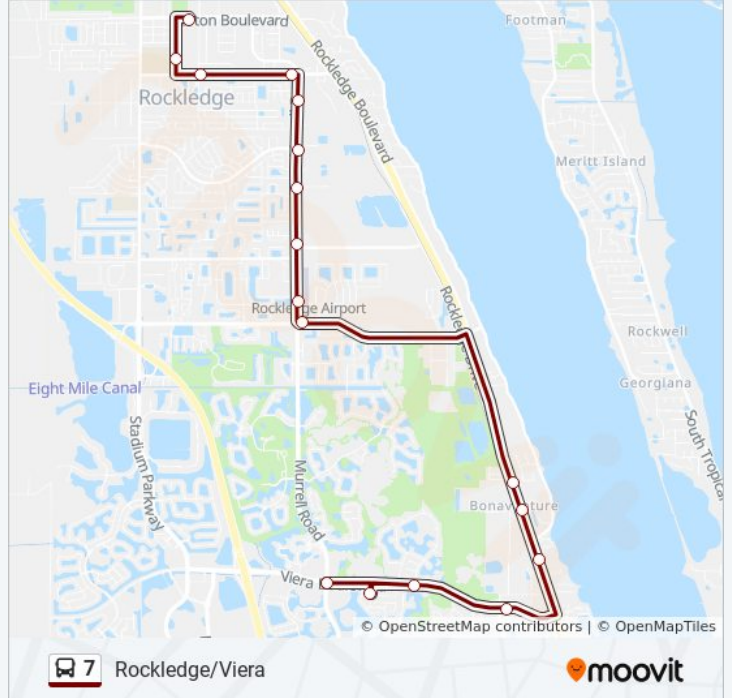

Lake Andrew Blvd @ Walmart Viera

Napolo Dr. / Lake Andrew Dr SE Corner

Walmart Supercenter @ Viera

**Direction: Murrell Rd/ Viera Blvd (Se Corner)→Barton Blvd/ Cedar St (Se Corner)**

17 stops

[VIEW LINE SCHEDULE](#)

Sunday	Not Operational
Monday	5:40 PM
Tuesday	5:40 PM
Wednesday	5:40 PM
Thursday	5:40 PM
Friday	5:40 PM
Saturday	5:40 PM

**7 bus Info**

**Direction:** Murrell Rd/ Viera Blvd (Se Corner)→Barton Blvd/ Cedar St (Se Corner)

**Stops:** 17

**Trip Duration:** 15 min

**Line Summary:**

**Direction: Walmart Supercenter @ Viera→Barton Blvd/ Cedar St (Se Corner)**

23 stops

[VIEW LINE SCHEDULE](#)

- Walmart Supercenter @ Viera
- Murrell Rd/ N Wickham Rd (Ne Corner)
- Murrell Rd/ Spyglass Hill Rd (Ne Corner)
- Murrell Rd/ Old Glory Blvd (Ne Corner)
- Murrell Rd @ Suseda Park
- Murrell Rd/ Viera Blvd (Se Corner)
- Viera Blvd/ Grand Isle Blvd (Sw Corner)
- Viera Blvd/ Independence Ave (Sw Corner)
- Viera Blvd/ Holiday Springs Rd (Sw Corner)
- Rockledge Blvd @ Riverwalk Park
- Goodwill
- Us Hwy 1 /Across From Carver Rd
- Career Souce Brevard
- Barnes Blvd/ Murrell Rd (Ne Corner)
- Murrell Rd @ Family Dollar
- Murrell Rd/ GUS Hipp Blvd (Ne Corner)
- Murrell Rd / Commerce Pkwy SE Corner
- Murrell Rd/ Haverty Ct (Se Corner)

**7 bus Info**

**Direction:** Walmart Supercenter @ Viera→Barton Blvd/ Cedar St (Se Corner)

**Stops:** 23

**Trip Duration:** 32 min

**Line Summary:**

Murrell Rd / Tgk Circle SE Corner

Eyster Blvd @ Perrone Court