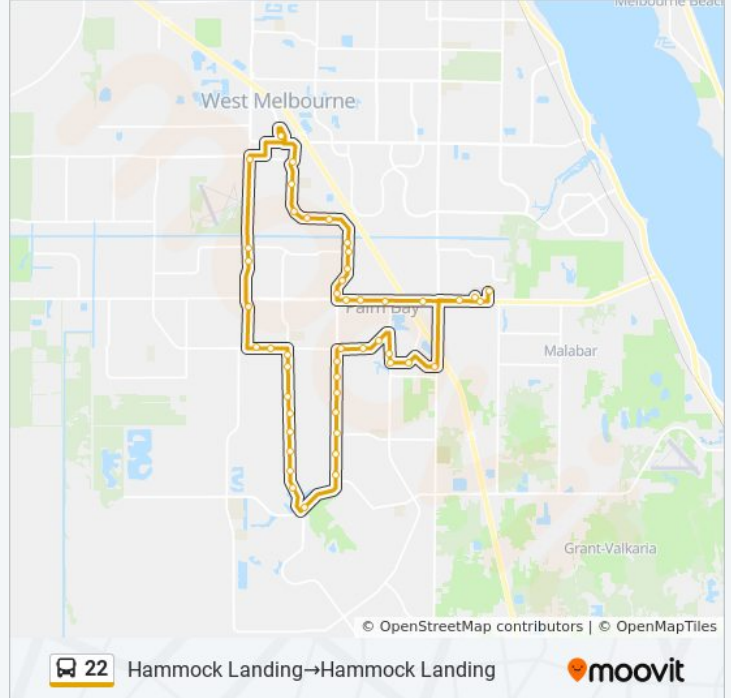

Treeland Blvd/ Cherso Ct (Ne Corner)

Treeland Blvd/ San Fillippo

Treeland Blvd/ San Filippo SE Across From Park Apartments

Jupiter Blvd/ Azalea Ave (Ne Corner)

Jupiter Blvd/ Galilean Ave (Nw Corner)

Jupiter Blvd/ SE Emerson Dr

Emerson Dr/ Lilac St (Nw Corner)

Emerson Dr / Coconut St

Emerson Dr/ Starland St (Nw Corner)

Emerson Dr/ Airoso Rd (Nw Corner)

Emerson Dr/ Waco Blvd (Nw Corner)

Emerson Dr/ Light Ln (Nw Corner)

Emerson Dr/ Raleigh Rd (Ne Corner)

Bayside Lakes Blvd SE @ Bayside Lakes Plaza

Eldron Blvd/ Raleigh Cir (Ne Corner)

Eldron Blvd/ Sauders Rd. (Ne Corner)

Eldron Blvd/ Ruffin Cir (Ne Corner)

Eldron Blvd/ Koutnik Rd (Ne Corner)

Eldron Blvd/ Ortega St (Ne Corner)

Eldron Blvd/ Collings St (Se Corner)

Eldron Blvd/ Galley St (Se Corner)

Eldron Blvd/ Jupiter Blvd

Jupiter Blvd / El Dorado Ave

Jupiter Blvd/ Archer Rd (Ne Corner)

Jupiter Blvd/ Alvarado Ave (Ne Corner)

Minton Rd/ Malabar Rd (Se Corner)

Minton Rd Across From Omni

Minton Rd. / Americana Blvd (Nw Corner)

Minton Rd/ Emerson Dr (Se Corner)

Hammock Landing