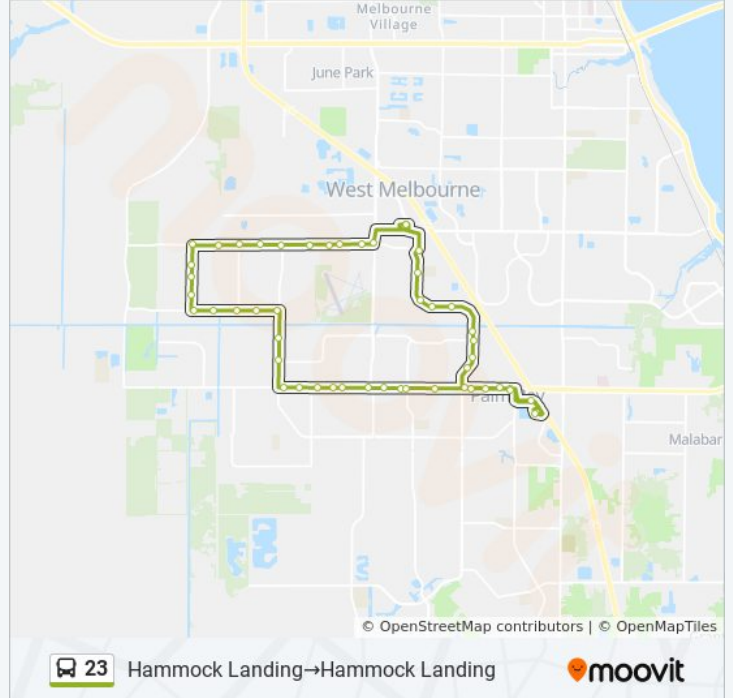

Direction: Hammock Landing→Hammock Landing

49 stops

[VIEW LINE SCHEDULE](#)

- Hammock Landing
- Minton Rd/ Emerson Dr (Nw Corner)
- Emerson Dr/ Tilberg Ave (Ne Corner)
- Emerson Dr/ NW Olden Ave (Nw Corner)
- Emerson Dr/ Mann Ave (Nw Corner)
- Emerson Dr/ Furth Rd (NW Corner)
- Emerson Dr/ Jupiter Blvd (Nw Corner)
- Emerson Dr/ Island Ave (Se Corner)
- Emerson Dr/ Lamplighter Dr (Nw Corner)
- Emerson Dr/ Glencove Ave (Ne Corner)
- Emerson Dr/ Glendale Ave (Ne Corner)
- Glendale Ave/ Jacobin St (Sw Corner)
- Glendale Ave/ Fairlight St (Sw Corner)
- Glendale Ave/ Heartwellville St (Se Corner)
- Pace Ave/ Glendale Ave
- Pace Dr/ Glencove Ave (Sw Corner)
- Pace Dr/ Helm Ave (Se Corner)
- Pace Dr/ Cereus Ave (Sw Corner)
- Pace Dr/ Jupiter Blvd (Sw Corner)
- Jupiter Blvd/ Ivanhoe St (Nw Corner)
- Jupiter Blvd/ Americana Blvd (Nw Corner)

23 bus Info

Direction: Hammock Landing→Hammock Landing
Stops: 49
Trip Duration: 55 min
Line Summary:

Malabar Rd/ Jupiter Blvd (Se Corner)
 Malabar Rd/ Ware Ave (Se Corner)
 Malabar Rd @ Madalyn Landing
 Malabar Rd / Sutherland Dr SW
 Malabar Rd/ Maywood Ave (Sw Corner)
 Palm Bay West Shopping Center
 Malabar Rd @ Palm Bay Municipal Complex
 Malabar Rd @ Our Lady Of Grace Church
 Malabar Rd/ Eldron Blvd (Se Corner)
 Malabar Rd/ Cownie Ave (Sw Corner)
 Malabar Rd/ Cassia Ave (Se Corner)
 Walmart Super Center Malabar
 Malabar Rd/ San Filippo Dr
 Community College Pkwy @ Motel 6
 Epsc Palm Bay
 Malabar Rd @ Interchange Square
 Malabar Rd/ Holiday Park Blvd (Ne Corner)
 Malabar Rd & Emerson Dr
 Emerson Dr/ Hawthorne Ln (Ne Corner)
 Emerson Dr/ Forrest St (Ne Corner)
 Emerson Dr/ Americana St (Se Corner)
 Emerson Dr/ Bellevue St (Nw Corner)
 Emerson Dr/ Pendleton Ave (Nw Corner)
 Emerson Dr/ Hurst Rd (Ne Corner)
 Emerson Dr / Nesbit St (Se Corner)
 Emerson Dr/ Pepper St (Ne Corner)
 Culver Dr @ Palm Bay Senior Center
 Hammock Landing