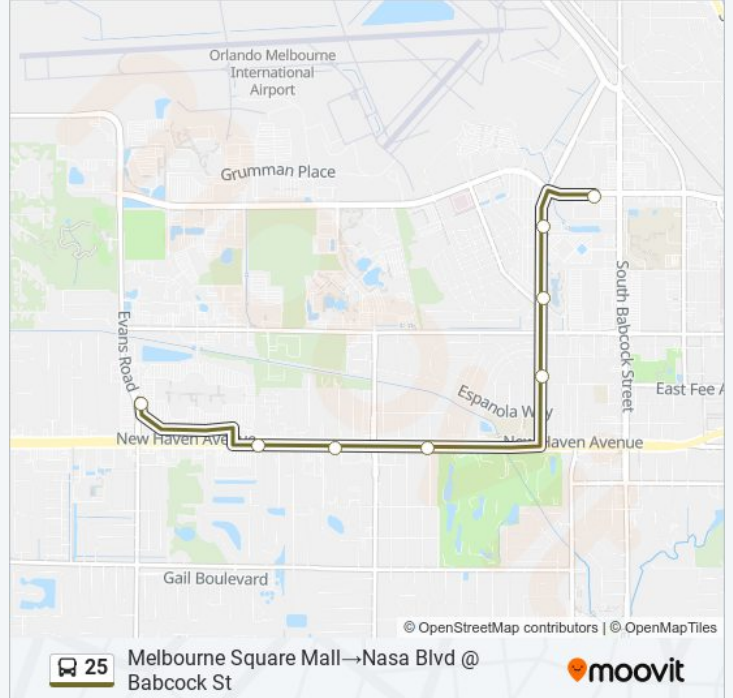

### 25 bus Info

**Direction:** Melbourne Square Mall→Melbourne Square Mall

**Stops:** 36

**Trip Duration:** 55 min

**Line Summary:**

Dairy Rd/ Eber Blvd

Dairy Rd/ Polo Dr

Dairy Rd/ Venetian Dr

8 stops

[VIEW LINE SCHEDULE](#)

Melbourne Square Mall

New Haven Ave/ Sunset Dr

New Haven Ave/ Shannon Ave

New Haven Ave/ Palm Blvd

Mlk Blvd/ W Fee Ave (Ne Corner)

Martin Luther King Blvd @ Legacy Apts

Airport Blvd @ Surburban Extended Stay

Nasa Blvd @ Babcock St

**25 bus Time Schedule**

Melbourne Square Mall→Nasa Blvd @ Babcock St  
Route Timetable:

Sunday	Not Operational
Monday	6:25 PM - 8:55 PM
Tuesday	6:25 PM - 8:55 PM
Wednesday	6:25 PM - 8:55 PM
Thursday	6:25 PM - 8:55 PM
Friday	6:25 PM - 8:55 PM
Saturday	5:55 PM

**25 bus Info**

**Direction:** Melbourne Square Mall→Nasa Blvd @ Babcock St

**Stops:** 8

**Trip Duration:** 12 min

**Line Summary:**

**Direction: Nasa Blvd @ Babcock St → Melbourne Square Mall**

29 stops

[VIEW LINE SCHEDULE](#)