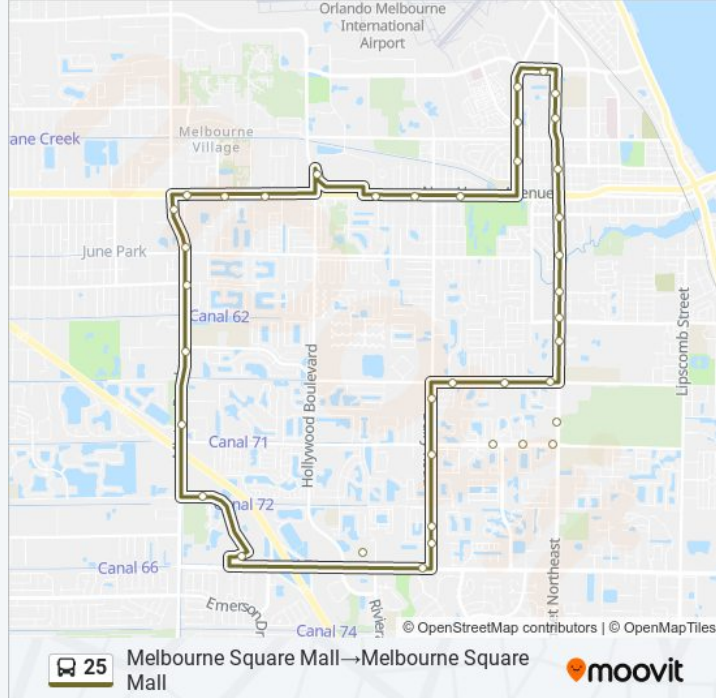

### 25 bus Info

**Direction:** Melbourne Square Mall→Melbourne Square Mall

**Stops:** 36

**Trip Duration:** 55 min

**Line Summary:**

Dairy Rd/ Eber Blvd

Dairy Rd/ Polo Dr

Dairy Rd/ Venetian Dr

Palm Bay Rd @ Cracker Barrel

Walmart Supercenter Palm Bay Rd

Hammock Landing

Norfolk Pkwy @ Promise In Brevard

Minton Rd/ Eber Blvd

Minton Rd/ Wingate Blvd (Se Corner)

Minton Rd/ Heritage Oaks Blvd

Minton Rd/ Henry Ave

Minton Rd Across From Lowes

New Haven Ave/ Meadowlane Ave (Se Corner)

New Haven Ave/ Stephenson Dr

New Haven Ave @ Windover Square

Melbourne Square Mall

**Direction: Melbourne Square Mall→Nasa Blvd @ Babcock St**

8 stops

[VIEW LINE SCHEDULE](#)

Melbourne Square Mall

New Haven Ave/ Sunset Dr

New Haven Ave/ Shannon Ave

New Haven Ave/ Palm Blvd

Mlk Blvd/ W Fee Ave (Ne Corner)

Martin Luther King Blvd @ Legacy Apts