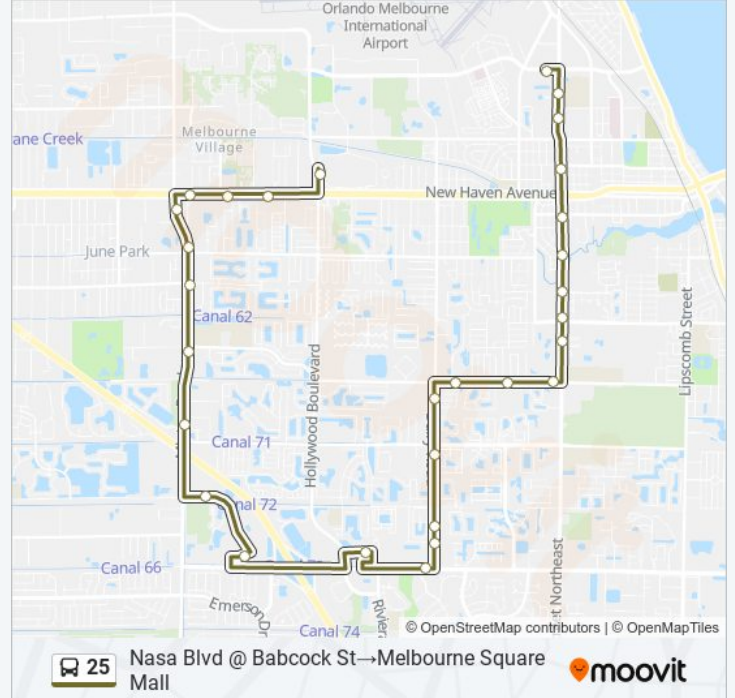

Hammock Landing

Norfolk Pkwy @ Promise In Brevard

Minton Rd/ Eber Blvd

Minton Rd/ Wingate Blvd (Se Corner)

Minton Rd/ Heritage Oaks Blvd

Minton Rd/ Henry Ave

Minton Rd Across From Lowes

New Haven Ave/ Meadowlane Ave (Se Corner)

New Haven Ave/ Stephenson Dr

New Haven Ave @ Windover Square

Melbourne Square Mall

25 bus time schedules and route maps are available in an offline PDF at moovitapp.com. Use the [Moovit App](#) to see live bus times, train schedule or subway schedule, and step-by-step directions for all public transit in Brevard County.

[About Moovit](#) • [MaaS Solutions](#) • [Supported Countries](#) • [Mooviter Community](#)

© 2024 Moovit - All Rights Reserved

Check Live Arrival Times