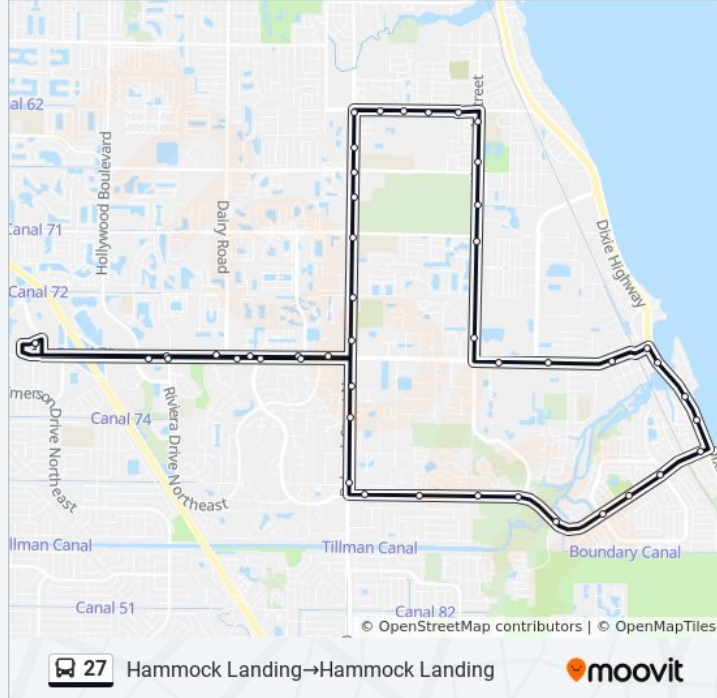

Palm Bay Rd/ Lichty St

Dixie Highway/ Palm Bay Rd SW Corner

Dixie Hwy/ Pospoisil Ave (Sw Corner)

Dixie Hwy/ Ridge Rd (Nw Corner)

Dixie Highway/ Indian River Dr

Port Malabar Blvd/ Dixie Highway

Port Malabar Blvd / Bianca Dr (Nw Corner)

Port Malabar @ Veterans Park

Port Malabar Blvd/ Daytona Dr (Ne Corner)

Port Malabar Blvd/ Sadnet Cir (Nw Corner)

Port Malabar Blvd/ Clearmont St

Port Malabar Blvd/ Cayuga Ave (Ne Corner)

Port Malabar Blvd/ Chello Ave

Port Malabar Blvd/Market Cir (Nw Corner)

S Babcock St/ Port Malabar Blvd (Ne Corner)

S Babcock St/ Palm Place Dr (Se Corner)

S Babcock St @ Palm Bay Plaza

Palm Bay Rd @ Applebees

Palm Bay Rd/ Stack Blvd (Nw Corner)

Palm Bay Rd/ Harvard Cir (Nw Corner)

Palm Bay Rd @ Cracker Barrel

Palm Bay Rd / Durham Dr

Hammock Landing

27 bus time schedules and route maps are available in an offline PDF at moovitapp.com. Use the [Moovit App](#) to see live bus times, train schedule or subway schedule, and step-by-step directions for all public transit in Brevard County.