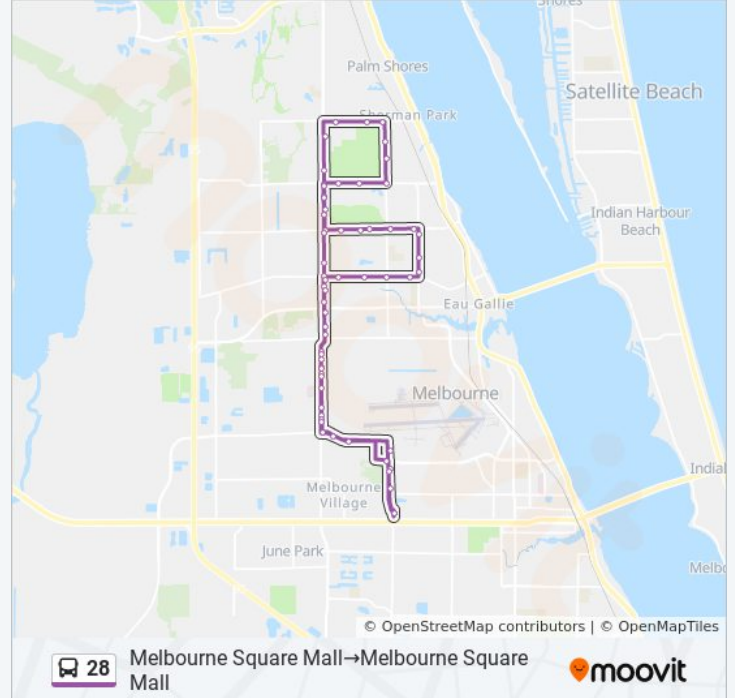

Lake Washington Rd/ Golf Isle Dr (Nw Corner)

Lake Washington Rd/ Bogey Lane (Nw Corner)

Lake Washington Rd/ Bernice Ct (Nw Corner)

Lake Washington Rd / N Wickham Rd

N Wickham Rd @ Sun & Green Condos

N Wickham Rd/ Weston Dr (Ne Corner)

N Wickham Rd @ Mcdonalds

N Wickham Rd/ Aurora Rd @ Cvs

N Wickham Rd/ Orange Manor Dr (Nw Corner)

N Wickham Rd @Aldis

Wal Mart Super Center Wickham Rd.

N Wickham Rd / Fountainhead Blvd NW Corner

N Wickham Rd @ Wickham Green

N Wickham Rd @ Wickham Village Apts

N Wickham Rd/ New York Ave

Wickham Rd. @ Melbourne Regional Medical Ctr

S. Wickham Rd. @ Space Coast Credit Union

Wickham Rd/ Emerald Dr NW Corner

Nasa Blvd Across From Mcdonalds

Nasa Blvd/ Atlantis Rd SW Corner

Evans Rd/ Commerce Dr. @ Circles Of Care

Evans Rd @ Erna Nixon Park

Melbourne Square Mall

28 bus time schedules and route maps are available in an offline PDF at moovitapp.com. Use the [Moovit App](#) to see live bus times, train schedule or subway schedule, and step-by-step directions for all public transit in Brevard County.