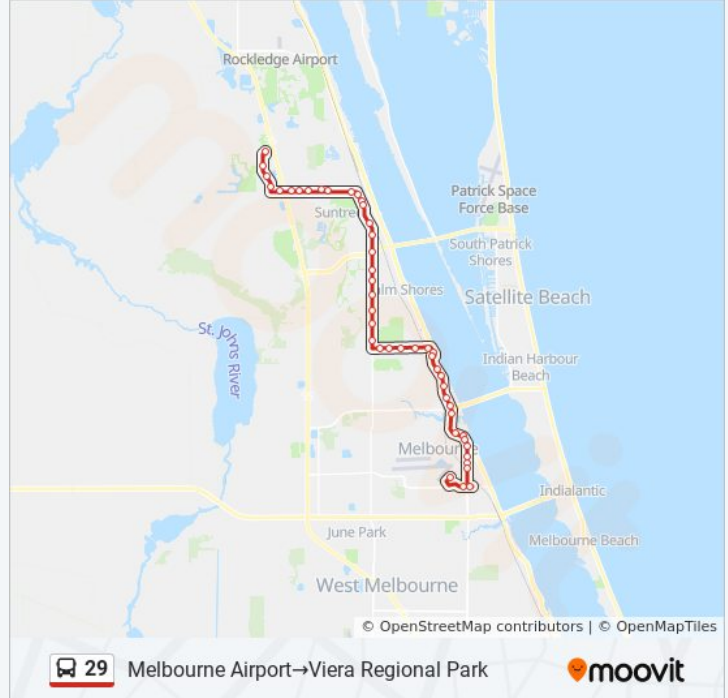

N Wickham Rd/ Business Center Blvd (Se Corner)

N Wickham Rd/ Pineda Cswy (Se Corner)

N Wickham Rd/ Promenade Dr (Se Corner)

N Wickham Rd/ Jordan Blass Dr (Se Corner)

Wickham Rd @ Suntree Office Tower

N Wickham Rd/ St Andrews Blvd (Ne Corner)

N Wickham Rd @ Dunkin

N Wickham Rd/ Pinehurst Ave (Se Corner)

Wickham Rd @ Park Place at Suntree

Wickham Rd. / Interlachen Rd SE Corner

N Wickham Rd/ Baytree Dr (Se Corner)

N Wickham Rd/ Office Park PI (Ne Corner)

N Wickham Rd/ Murrel Rd (Ne Corner)

N Wickham Rd @ Burger King

Lake Andrew Blvd @ Walmart Viera

Lake Andrew Dr/ Harnett Dr SE Corner

Lake Andrew @ the Avenue

Viera Regional Park

Direction: Palm Bay West Shopping Center→Government Center @ Viera

38 stops

[VIEW LINE SCHEDULE](#)

29 bus Time Schedule

Palm Bay West Shopping Center→Government Center @ Viera Route Timetable:

Sunday

Not Operational

Palm Bay West Shopping Center

Babcock St @ Melbourne Shopping Ctr