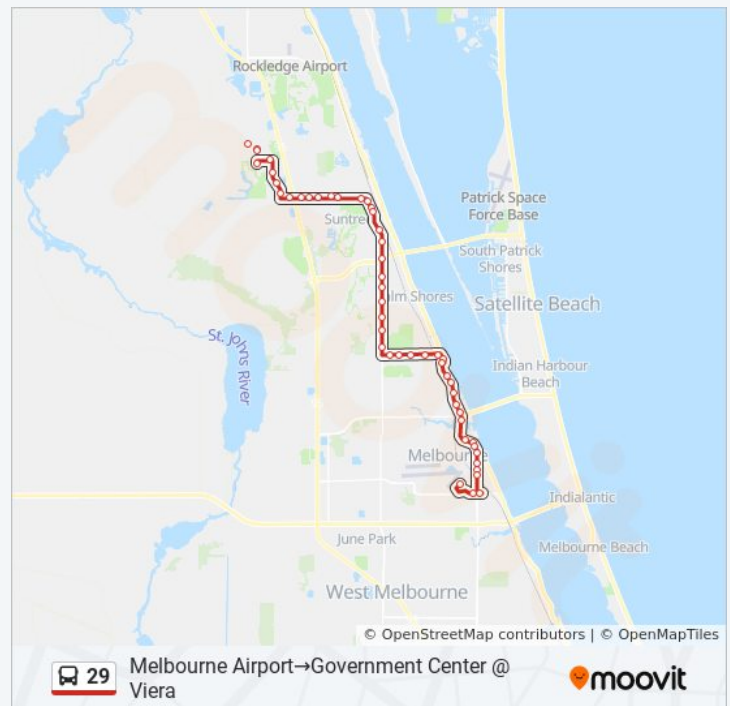

Parkway Dr Across From Park Village

N Wickham Rd/ Leisure Wy SE Corner

N Wickham Rd @ Efsc

N Wickham Rd/ Plaza Way (Se Corner)

N Wickham Rd/ Pebble Creek St (Se Corner)

N Wickham Rd/ Mariah Dr (Se Corner)

N Wickham Rd/ Business Center Blvd (Se Corner)

N Wickham Rd/ Pineda Cswy (Se Corner)

N Wickham Rd/ Promenade Dr (Se Corner)

N Wickham Rd/ Jordan Blass Dr (Se Corner)

Wickham Rd @ Suntree Office Tower

N Wickham Rd/ St Andrews Blvd (Ne Corner)

Wednesday	5:57 AM - 6:00 PM
Thursday	5:57 AM - 6:00 PM
Friday	5:57 AM - 6:00 PM
Saturday	Not Operational

29 bus Info

Direction: Melbourne Airport→Government Center @ Viera

Stops: 49

Trip Duration: 55 min

Line Summary:

N Wickham Rd @ Dunkin

N Wickham Rd/ Pinehurst Ave (Se Corner)

Wickham Rd @ Park Place at Suntree

Wickham Rd. / Interlachen Rd SE Corner

N Wickham Rd/ Baytree Dr (Se Corner)

N Wickham Rd/ Office Park PI (Ne Corner)

N Wickham Rd/ Murrel Rd (Ne Corner)

N Wickham Rd @ Burger King

Lake Andrew Blvd @ Walmart Viera