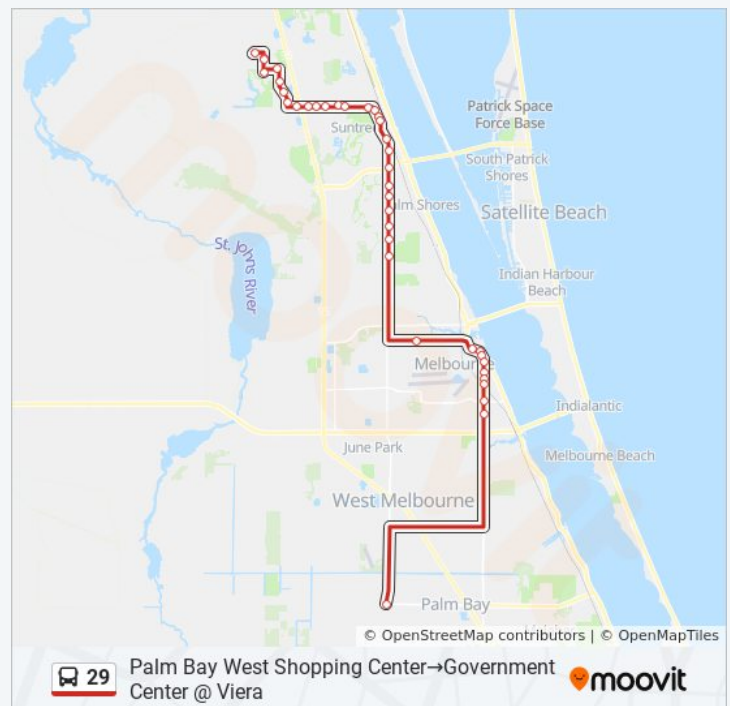

N Wickham Rd/ Murrel Rd (Ne Corner)

N Wickham Rd @ Burger King

Lake Andrew Blvd @ Walmart Viera

Lake Andrew Dr/ Harnett Dr SE Corner

Lake Andrew @ the Avenue

Viera Regional Park

Direction: Palm Bay West Shopping Center→Government Center @ Viera

N Wickham Rd/ Office Park PI (Ne Corner)

N Wickham Rd/ Murrel Rd (Ne Corner)

N Wickham Rd @ Burger King

Lake Andrew Blvd @ Walmart Viera

Lake Andrew Dr/ Harnett Dr SE Corner

Monday	6:33 AM
Tuesday	6:33 AM
Wednesday	6:33 AM
Thursday	6:33 AM
Friday	6:33 AM
Saturday	Not Operational

29 bus Info

Direction: Palm Bay West Shopping Center→Government Center @ Viera

Stops: 38

Trip Duration: 77 min

Line Summary:

Lake Andrew @ the Avenue

Lake Andrew Dr/ Judge Fran Jamieson Way

Viera High School

Stadium Pkwy @ Veterans Clinic

Stadium Pkwy/ Fellowship Pl NW Corner

Government Center @ Viera

Direction: Viera Regional Park→Melbourne Airport

44 stops

[VIEW LINE SCHEDULE](#)

Viera Regional Park

Lake Andrew Across From the Avenue