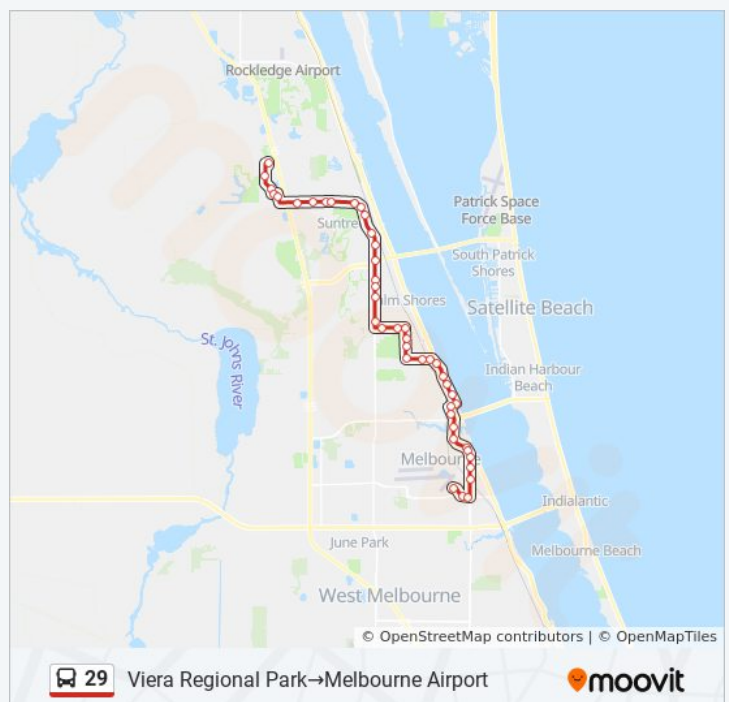

N Wickham Rd/ Murrel Rd (Ne Corner)

N Wickham Rd @ Burger King

Lake Andrew Blvd @ Walmart Viera

Lake Andrew Dr/ Harnett Dr SE Corner

Lake Andrew @ the Avenue

Viera Regional Park

Direction: Palm Bay West Shopping Center→Government Center @ Viera

Lake Andrews Dr/ Remi Dr NW Corner

Napolo Dr. / Lake Andrew Dr SE Corner

Walmart Supercenter @ Viera

N Wickham Rd @ Brevard Zoo

N Wickham Rd/ Baytree Dr (Sw Corner)

N Wickham Rd/ Interlachen Rd (Sw Corner)

Post Rd/ Sherwood Blvd (Se Corner)

Post Rd/ Croton Rd (Sw Corner)

29 bus Time Schedule

Viera Regional Park→Melbourne Airport Route
Timetable:

Sunday	Not Operational
Monday	Not Operational
Tuesday	Not Operational
Wednesday	Not Operational
Thursday	Not Operational
Friday	Not Operational
Saturday	9:00 AM - 5:00 PM

29 bus Info

Direction: Viera Regional Park→Melbourne Airport

Stops: 44

Trip Duration: 55 min

Line Summary:

Croton Rd S Of Tree Line Blvd

Croton Rd Across From Quail Ridge Dr

Croton Rd / Parkway Dr NW Corner