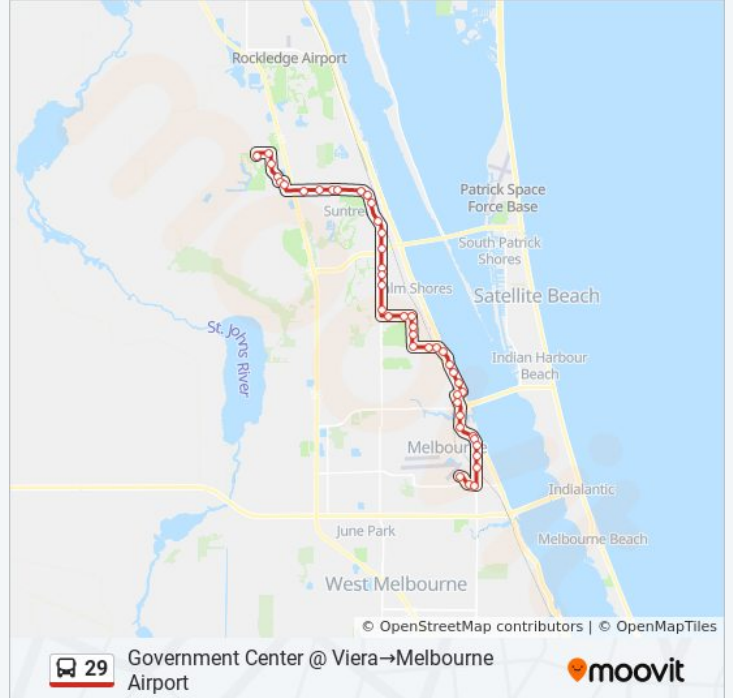

Post Rd/ Croton Rd (Sw Corner)

Croton Rd S Of Tree Line Blvd

Croton Rd Across From Quail Ridge Dr

Croton Rd / Parkway Dr NW Corner

Parkway Rd/ Stewart Dr

Parkway Dr/ Shady Dell Ln SE Corner

Pineapple Ave @ Ascension Manor

Pineapple Ave N Of Riverdale Dr

Pineapple Ave/ Cliff Cir Dr SW Corner

Pineapple Ave/ Masterson St (Nw Corner)

Pineapple Ave/ Aurora Rd NW Corner

Aurora Rd. / Avocado Rd NE Corner

N Harbor City Blvd/ Creel St (Nw Corner)

N Harbor City Blvd/ Sunset Dr (Nw Corner)

N Harbor City Blvd/ Adger Smith Ln (Sw Corner)

N Harbor City Blvd/ Babcock St

Babcock St. / Poinciana Dr NW Corner

Babcock St/ W Alma Dr

Babcock St/ E Brevard Dr

Babcock St/ Nieman Ave

E Nasa Blvd @ Keiser University NW Entrance

W Nasa Blvd/ Martin Luther King Blvd (Ne Corner)

Melbourne Airport

Direction: Melbourne Airport→Government Center @ Viera

49 stops

[VIEW LINE SCHEDULE](#)

Melbourne Airport