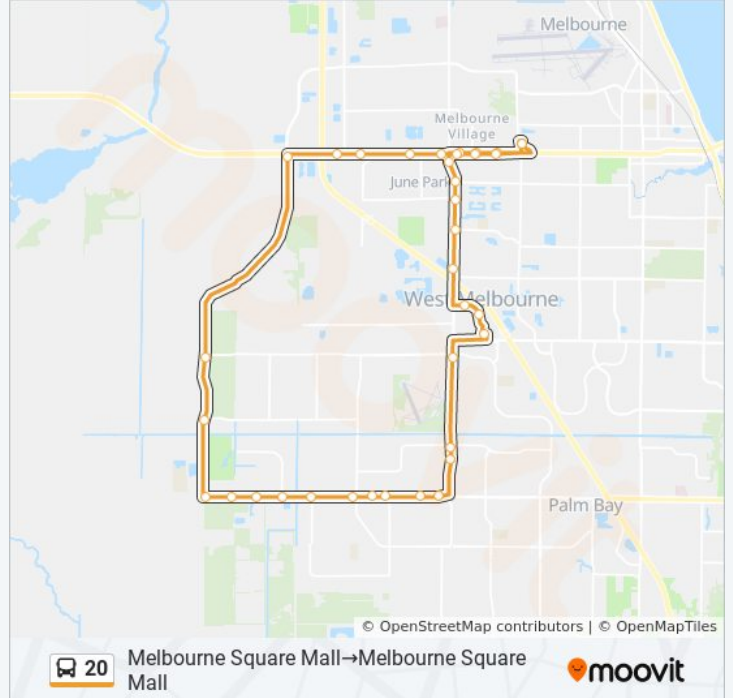

Melbourne Square Mall→Melbourne Square Mall

Get The App

The 20 bus line Melbourne Square Mall→Melbourne Square Mall has one route. For regular weekdays, their operation hours are:

(1) Melbourne Square Mall→Melbourne Square Mall: 6:25 AM - 7:25 PM

Use the Moovit App to find the closest 20 bus station near you and find out when is the next 20 bus arriving.

Direction: Melbourne Square Mall→Melbourne Square Mall

36 stops

[VIEW LINE SCHEDULE](#)

- Melbourne Square Mall
- West New Haven/ E Laila Dr NE Corner
- W New Haven / Target
- Minton Rd @ Pine St
- Minton Rd @ Lowes
- Minton Rd/ Henry Ave NW Corner
- Minton Rd/ Milwaukee Ave NW Corner
- Minton Rd @ Field Of Dreams
- Minton Rd/ Eber Rd NW Corner
- Norfolk Pkwy Across From Promise In Brevard
- Norfolk Pkwy @ Ascend @ 95
- Hammock Landing
- Minton Rd @ Hurricane Car Wash
- Minton Rd & Americana Blvd
- Minton Rd @ Omni
- Malabar Rd Across From Palm Bay West
- Malabar Rd/ Maywood Ave NE Corner
- Malabar Rd/ Belvedere Rd NE Corner
- Malabar Rd/ Greenbrier Ave
- Malabar Rd Across From Post Office

20 bus Info

Direction: Melbourne Square Mall→Melbourne Square Mall
Stops: 36
Trip Duration: 54 min
Line Summary:

Malabar Rd/ Hurley Blvd NW Corner
Malabar Rd/ Krasser Dr NE Corner
Malabar Rd/ Wisteria Ave NE Corner
Malabar Rd @ Palm Bay Regional Park
Malabar Rd/ St Johns Heritage Pkwy
St Johns Heritage Pkwy/ Pace Dr SE Corner
St Johns Heritage Pkwy/ Emerson Dr SE Corner
St Johns Heritage Pkwy/ Us 192
West New Haven Ave @ Goodwill
West New Haven Ave @ Sams Club
West New Haven Ave / Commodore St
West New Haven Ave @Wawa
New Haven Ave/ Meadowlane Ave (Se Corner)
New Haven Ave/ Stephenson Dr
New Haven Ave @ Windover Square
Melbourne Square Mall

20 bus time schedules and route maps are available in an offline PDF at moovitapp.com. Use the [Moovit App](#) to see live bus times, train schedule or subway schedule, and step-by-step directions for all public transit in Brevard County.