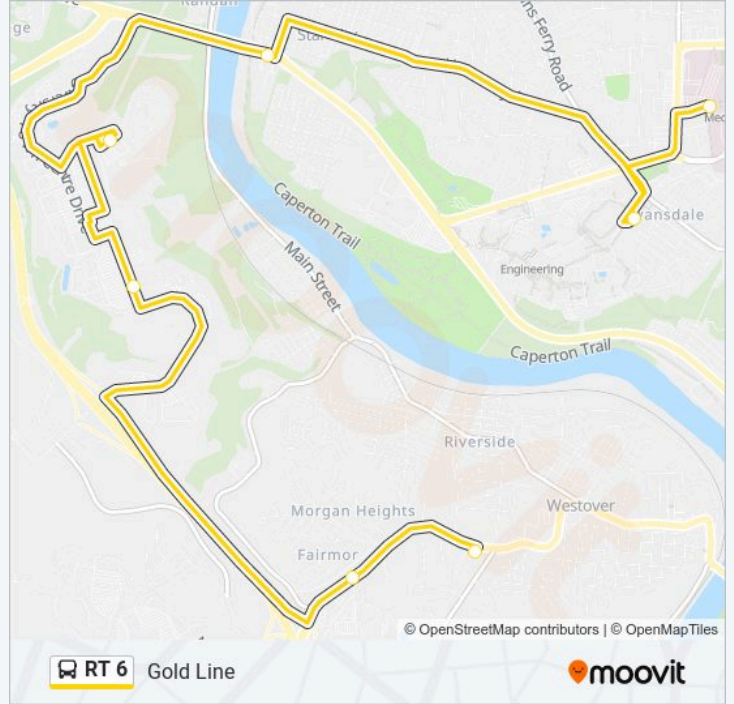

### Direction: Mountaineer Station - Westover Terminal

6 stops

[VIEW LINE SCHEDULE](#)

- Mountaineer Station
- Towers
- Olive Garden/ Red Lobster
- Mon County Ballpark
- Mcdonald's Westover
- Westover Terminal

### RT 6 bus Info

**Direction:** Mountaineer Station - Westover Terminal

**Stops:** 6

**Trip Duration:** 27 min

**Line Summary:**

**Direction: Westover Terminal - Mountaineer Station**

7 stops

[VIEW LINE SCHEDULE](#)

Westover Terminal - Mountaineer Station Route

Timetable:

Sunday	Not Operational
Monday	5:00 AM - 6:00 PM
Tuesday	5:00 AM - 6:00 PM
Wednesday	5:00 AM - 6:00 PM
Thursday	5:00 AM - 6:00 PM
Friday	5:00 AM - 6:00 PM
Saturday	6:00 AM - 6:00 PM

**RT 6 bus Info**

**Direction:** Westover Terminal - Mountaineer Station

**Stops:** 7

**Trip Duration:** 26 min

**Line Summary:**

RT 6 bus time schedules and route maps are available in an offline PDF at [moovitapp.com](https://moovitapp.com). Use the Moovit App to see live bus times, train schedule or subway schedule, and step-by-step directions for all public transit in Morgantown.