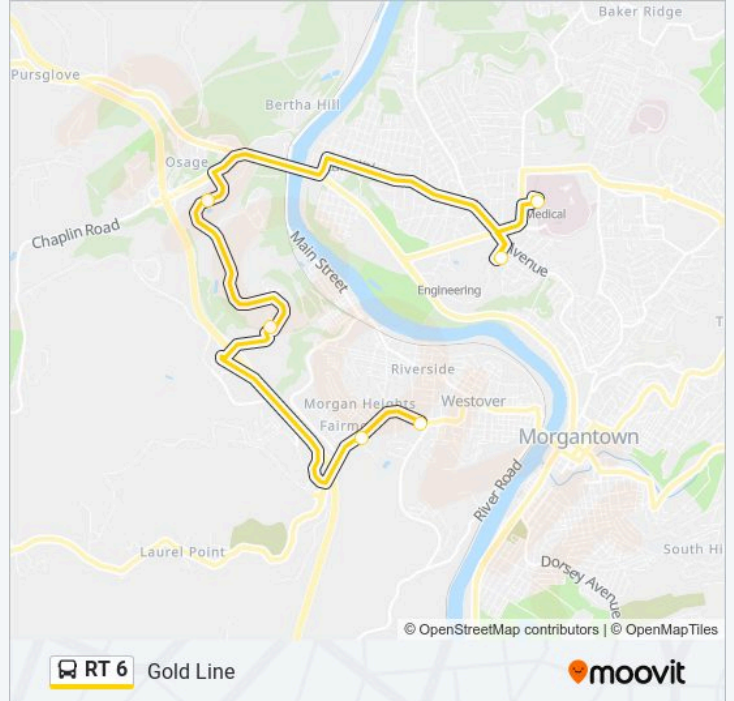

### Direction: Mountaineer Station - Westover Terminal

6 stops

[VIEW LINE SCHEDULE](#)

- Mountaineer Station
- Towers
- Olive Garden/ Red Lobster
- Mon County Ballpark
- Mcdonald's Westover
- Westover Terminal

### RT 6 bus Time Schedule

Mountaineer Station - Westover Terminal Route  
Timetable:

Sunday	Not Operational
Monday	5:26 AM - 6:26 PM
Tuesday	5:26 AM - 6:26 PM
Wednesday	5:26 AM - 6:26 PM
Thursday	5:26 AM - 6:26 PM
Friday	5:26 AM - 6:26 PM
Saturday	6:26 AM - 6:26 PM

### RT 6 bus Info

**Direction:** Mountaineer Station - Westover Terminal

**Stops:** 6

**Trip Duration:** 27 min

**Line Summary:**

**Direction: Westover Terminal - Mountaineer Station**

7 stops

[VIEW LINE SCHEDULE](#)

**RT 6 bus Info**

**Direction:** Westover Terminal - Mountaineer Station

**Stops:** 7

**Trip Duration:** 26 min

**Line Summary:**

RT 6 bus time schedules and route maps are available in an offline PDF at [moovitapp.com](https://moovitapp.com). Use the Moovit App to see live bus times, train schedule or subway schedule, and step-by-step directions for all public transit in Morgantown.