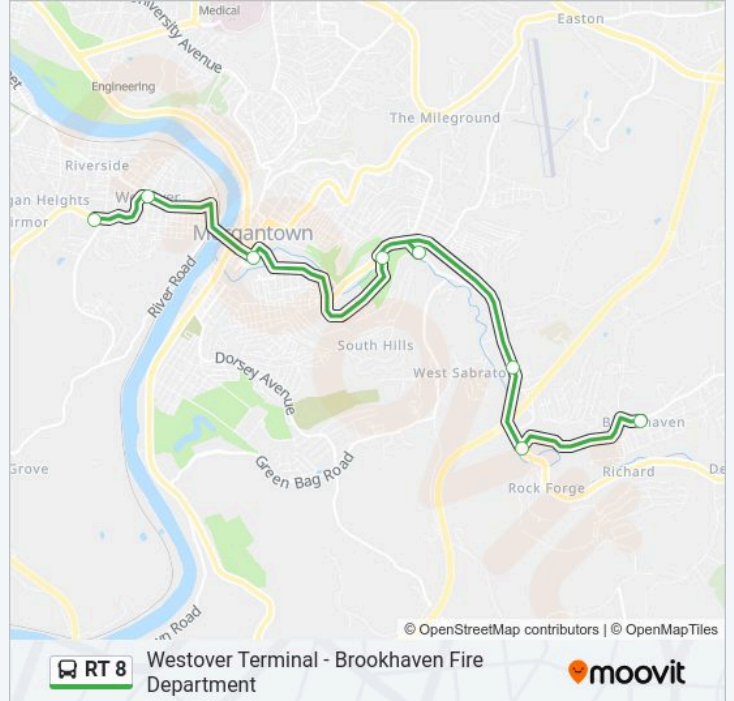

 RT 8 Line

Westover Terminal - Brookhaven Fire Department

[Get The App](#)

The RT 8 bus line (Westover Terminal - Brookhaven Fire Department) has 2 routes. For regular weekdays, their operation hours are:

Direction: Westover Terminal - Brookhaven Fire Department

8 stops

[VIEW LINE SCHEDULE](#)

Westover Terminal

Westover Triangle

Pleasant & Spruce

Marilla Park

Dmv

Listravia

Brookhaven Rd.

Brookhaven Fire Department

RT 8 bus Time Schedule

Westover Terminal - Brookhaven Fire Department

Route Timetable:

Monday	6:30 AM-7:30 PM
Tuesday	6:30 AM-7:30 PM
Wednesday	6:30 AM-7:30 PM
Thursday	6:30 AM-7:30 PM
Friday	6:30 AM-7:30 PM
Saturday	7:30 AM-7:30 PM
Sunday	Not Operational

RT 8 bus Info**Direction:** Westover Terminal - Brookhaven Fire Department**Stops:** 8**Trip Duration:** 22 min**Line Summary:**

Direction: Brookhaven Fire Department - Westover Terminal

10 stops

[VIEW LINE SCHEDULE](#)