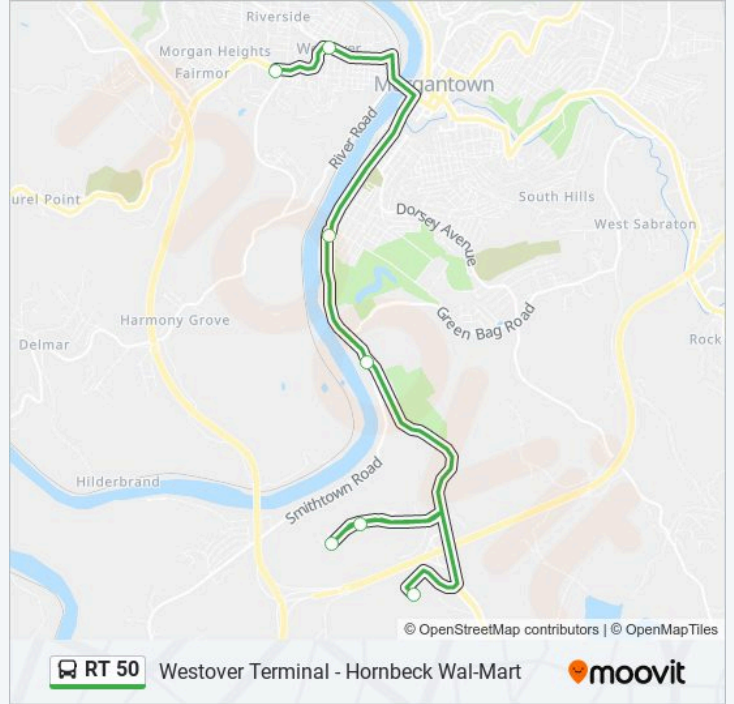

Use the Moovit App to find the closest RT 50 bus station near you and find out when is the next RT 50 bus arriving.

Direction: Hornbeck Wal-Mart - Westover Terminal

6 stops

[VIEW LINE SCHEDULE](#)

Hornbeck Walmart

Stops: 6

Trip Duration: 15 min

Line Summary:

Direction: Westover Terminal - Hornbeck Wal-Mart

7 stops

[VIEW LINE SCHEDULE](#)

- Westover Terminal
- Westover Triangle
- South University Plaza
- Morgantown Motel
- Valley Health
- Caritas House
- Hornbeck Walmart

RT 50 bus Time Schedule

Westover Terminal - Hornbeck Wal-Mart Route
Timetable:

Sunday	Not Operational
Monday	7:00 AM - 4:00 PM
Tuesday	7:00 AM - 4:00 PM
Wednesday	7:00 AM - 4:00 PM
Thursday	7:00 AM - 4:00 PM
Friday	7:00 AM - 4:00 PM
Saturday	7:00 AM - 4:00 PM

RT 50 bus Info

Direction: Westover Terminal - Hornbeck Wal-Mart

Stops: 7

Trip Duration: 19 min

Line Summary:

RT 50 bus time schedules and route maps are available in an offline PDF at moovitapp.com. Use the Moovit App to see live bus times, train schedule or subway schedule, and step-by-step directions for all public transit in Morgantown.