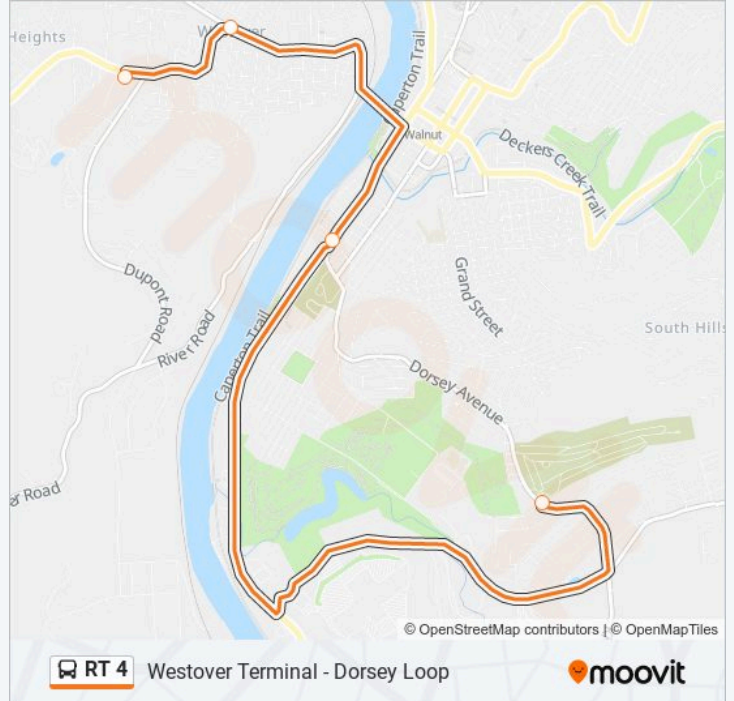

Direction: Dorsey Lane - Westover

4 stops

[VIEW LINE SCHEDULE](#)

- Dorsey Lane
- South High & Dorsey
- Colasante's Shelter
- Westover Terminal

RT 4 bus Time Schedule

Dorsey Lane - Westover Route Timetable:

Stops: 4

Trip Duration: 7 min

Line Summary:

Direction: Westover Terminal - Dorsey Loop

4 stops

[VIEW LINE SCHEDULE](#)

Westover Terminal

Westover Triangle

Waterfront

Dorsey Lane

RT 4 bus Time Schedule

Westover Terminal - Dorsey Loop Route Timetable:

Sunday	Not Operational
Monday	4:40 AM - 5:40 AM
Tuesday	4:40 AM - 5:40 AM
Wednesday	4:40 AM - 5:40 AM
Thursday	4:40 AM - 5:40 AM
Friday	4:40 AM - 5:40 AM
Saturday	Not Operational

RT 4 bus Info

Direction: Westover Terminal - Dorsey Loop

Stops: 4

Trip Duration: 13 min

Line Summary:

Direction: Westover Terminal - Mountaineer Mall

15 stops

[VIEW LINE SCHEDULE](#)