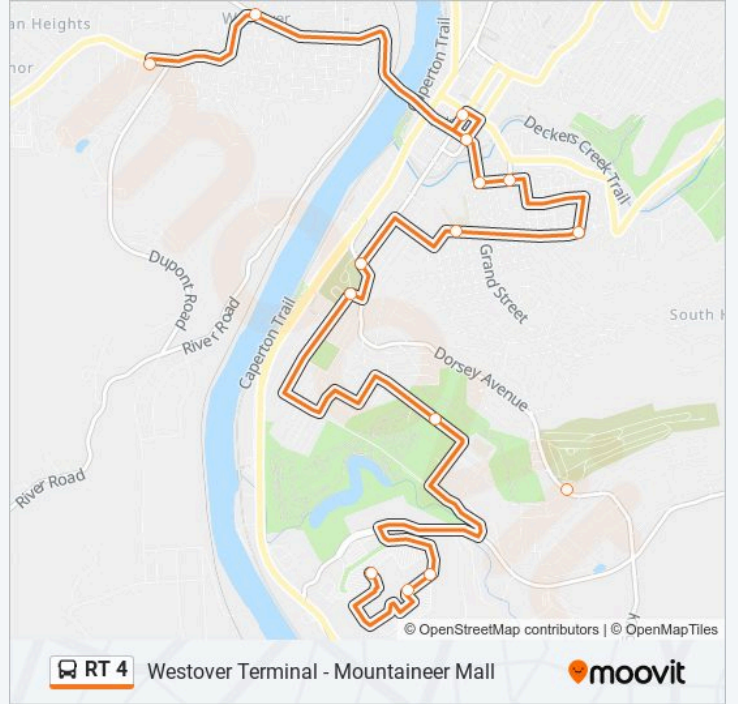

RT 4 bus Info

Direction: Westover Terminal - Dorsey Loop

Stops: 4

Trip Duration: 13 min

Line Summary:

Direction: Westover Terminal - Mountaineer Mall

15 stops

[VIEW LINE SCHEDULE](#)

- Westover Terminal
- Westover Triangle
- Pleasant & Spruce
- Court House
- Pleasant & Spruce
- Cobun & Pleasant
- Cobun & Walnut
- Wilson & Overdale
- Morgantown High School (Mhs)
- South High & Dorsey
- Madigan & Barrickman
- White Park
- Teletech
- Senior Monongalians
- Mountaineer Mall

RT 4 bus Time Schedule

Westover Terminal - Mountaineer Mall Route

Timetable:

Sunday	Not Operational
Monday	6:00 AM - 6:00 PM
Tuesday	6:00 AM - 6:00 PM
Wednesday	6:00 AM - 6:00 PM
Thursday	6:00 AM - 6:00 PM
Friday	6:00 AM - 6:00 PM
Saturday	6:00 AM - 6:00 PM

RT 4 bus Info

Direction: Westover Terminal - Mountaineer Mall

Stops: 15

Trip Duration: 32 min

Line Summary:

RT 4 bus time schedules and route maps are available in an offline PDF at moovitapp.com. Use the Moovit App to see live bus times, train schedule or subway schedule, and step-by-step directions for all public transit in Morgantown.