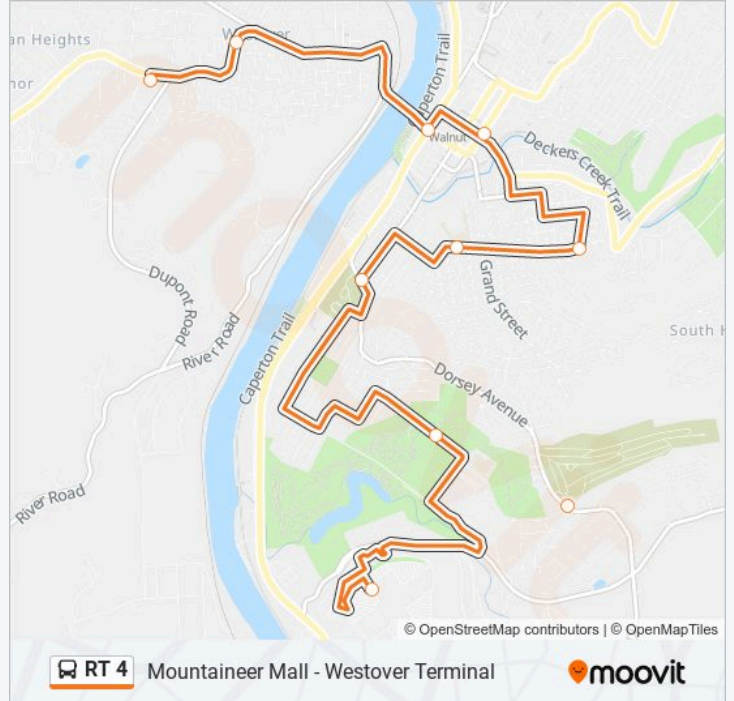

Dorsey Lane - Westover

Get The App

The RT 4 bus line (Dorsey Lane - Westover) has 4 routes. For regular weekdays, their operation hours are:
(1) Dorsey Lane - Westover: 4:53 AM - 5:53 AM(2) Mountaineer Mall - Westover Terminal: 6:32 AM - 6:32 PM(3) Westover Terminal - Dorsey Loop: 4:40 AM - 5:40 AM(4) Westover Terminal - Mountaineer Mall: 6:00 AM - 6:00 PM
Use the Moovit App to find the closest RT 4 bus station near you and find out when is the next RT 4 bus arriving.

Direction: Dorsey Lane - Westover

4 stops

[VIEW LINE SCHEDULE](#)

- Dorsey Lane
- South High & Dorsey
- Colasante's Shelter
- Westover Terminal

RT 4 bus Time Schedule

Dorsey Lane - Westover Route Timetable:

Stops: 4

Trip Duration: 7 min

Line Summary:

Direction: Westover Terminal - Dorsey Loop

4 stops

[VIEW LINE SCHEDULE](#)

Westover Terminal

Westover Triangle

RT 4 bus Info

Direction: Westover Terminal - Dorsey Loop

Stops: 4

Trip Duration: 13 min

Line Summary:

Direction: Westover Terminal - Mountaineer Mall

15 stops

[VIEW LINE SCHEDULE](#)