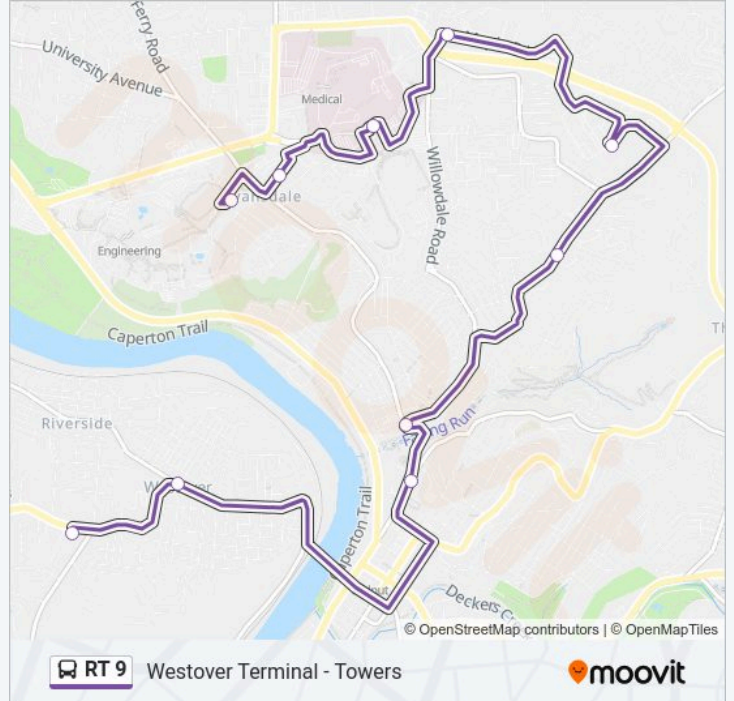

Direction: Westover Terminal - Towers

10 stops

[VIEW LINE SCHEDULE](#)

- Westover Terminal
- Westover Triangle
- Mountainlair
- Stewart & University
- Shorty Anderson's
- Suncrest Town Centre
- Maple Drive
- Ruby
- University Park Apartments
- Towers

RT 9 bus Time Schedule

Westover Terminal - Towers Route Timetable:

Monday	6:30 AM-7:15 PM
Tuesday	6:30 AM-7:15 PM
Wednesday	6:30 AM-7:15 PM
Thursday	6:30 AM-7:15 PM
Friday	6:30 AM-7:15 PM
Saturday	6:30 AM-7:15 PM
Sunday	9:30 AM-9:30 PM

RT 9 bus Info

Direction: Westover Terminal - Towers

Stops: 10

Trip Duration: 42 min

Line Summary:

Direction: Towers - Westover Terminal

11 stops

[VIEW LINE SCHEDULE](#)

Towers - Westover Terminal Route Timetable:

Monday	7:12 AM-7:57 PM
Tuesday	7:12 AM-7:57 PM
Wednesday	7:12 AM-7:57 PM
Thursday	7:12 AM-7:57 PM
Friday	7:12 AM-7:57 PM
Saturday	7:12 AM-7:57 PM
Sunday	10:12 AM-10:12 PM