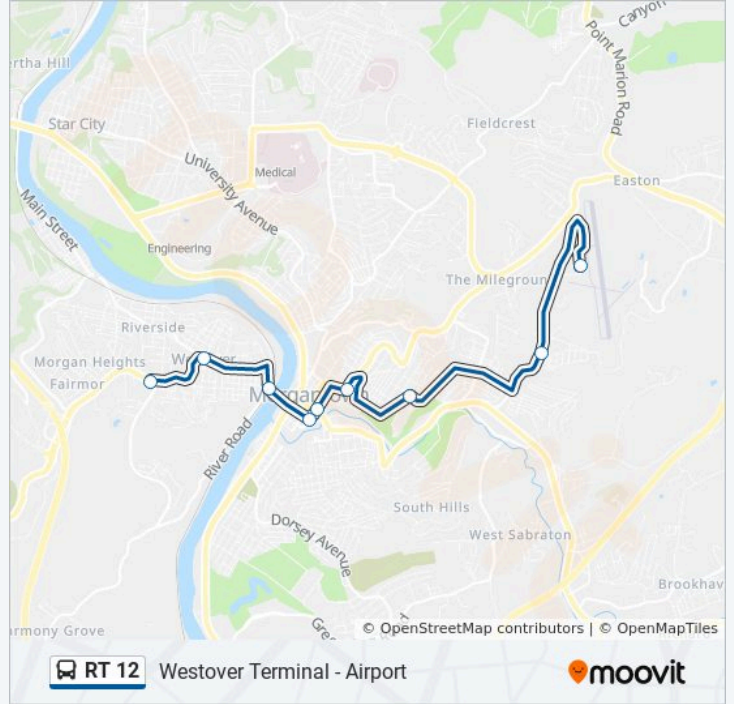

**RT 12 bus Info**

**Direction:** Airport - Westover Terminal

**Stops:** 8

**Trip Duration:** 22 min

**Line Summary:**

**Direction: Westover Terminal - Airport**

9 stops

[VIEW LINE SCHEDULE](#)

- Westover Terminal
- Westover Triangle
- Holland & River Road
- Pleasant & Spruce
- Spruce/Public Safety Building
- Unity Manor
- Richwood & Charles
- Woodland Terrace
- Airport

**RT 12 bus Time Schedule**

Westover Terminal - Airport Route Timetable:

|           |                   |
|-----------|-------------------|
| Sunday    | Not Operational   |
| Monday    | 6:00 AM - 5:00 PM |
| Tuesday   | 6:00 AM - 5:00 PM |
| Wednesday | 6:00 AM - 5:00 PM |
| Thursday  | 6:00 AM - 5:00 PM |
| Friday    | 6:00 AM - 5:00 PM |
| Saturday  | 8:00 AM - 4:00 PM |

**RT 12 bus Info**

**Direction:** Westover Terminal - Airport

**Stops:** 9

**Trip Duration:** 27 min

**Line Summary:**

RT 12 bus time schedules and route maps are available in an offline PDF at [moovitapp.com](https://moovitapp.com). Use the Moovit App to see live bus times, train schedule or subway schedule, and step-by-step directions for all public transit in Morgantown.