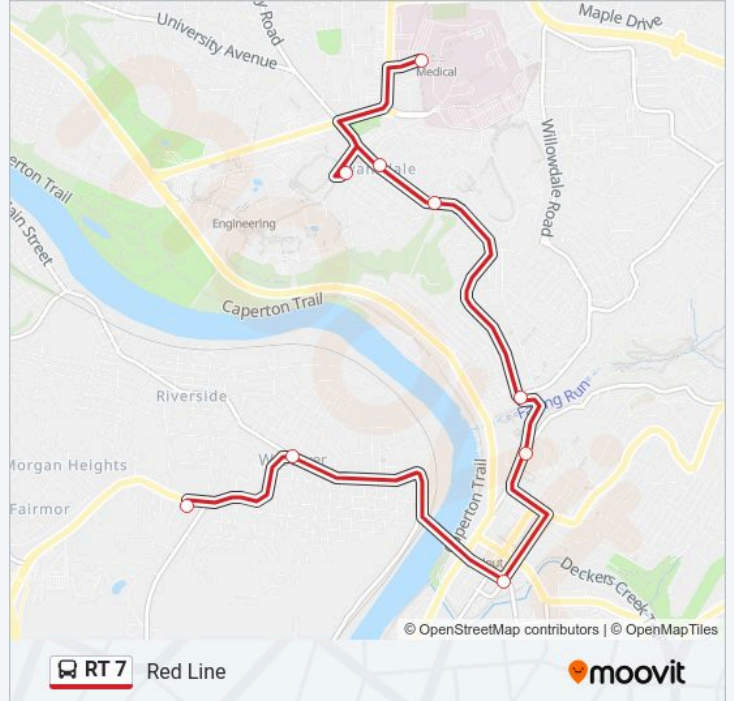

Use the Moovit App to find the closest RT 7 bus station near you and find out when is the next RT 7 bus arriving.

Direction: Westover Terminal - Mountaineer Station

9 stops

[VIEW LINE SCHEDULE](#)

Westover Terminal

Westover Triangle

Pleasant & Spruce

Mountainlair

Stewart & University

Law School Drive

Evansdale Mcdonald's

Towers

Mountaineer Station

RT 7 bus Time Schedule

Westover Terminal - Mountaineer Station Route

Timetable:

Monday	6:30 AM-6:30 PM
Tuesday	6:30 AM-6:30 PM
Wednesday	6:30 AM-6:30 PM
Thursday	6:30 AM-6:30 PM
Friday	6:30 AM-6:30 PM
Saturday	7:30 AM-6:30 PM
Sunday	Not Operational

RT 7 bus Info

Direction: Westover Terminal - Mountaineer Station

Stops: 9

Trip Duration: 23 min

Line Summary:

Direction: Mountaineer Station - Westover Terminal

8 stops

[VIEW LINE SCHEDULE](#)