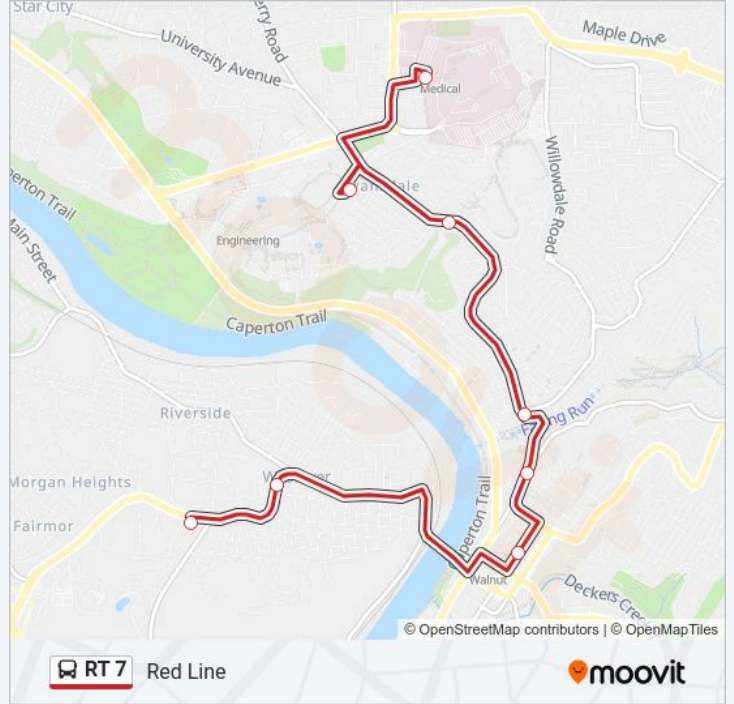

RT 7 bus time schedules and route maps are available in an offline PDF at moovitapp.com. Use the Moovit App to see live bus times, train schedule or subway schedule, and step-by-step directions for all public transit in Morgantown.

© 2025 Moovit - All Rights Reserved