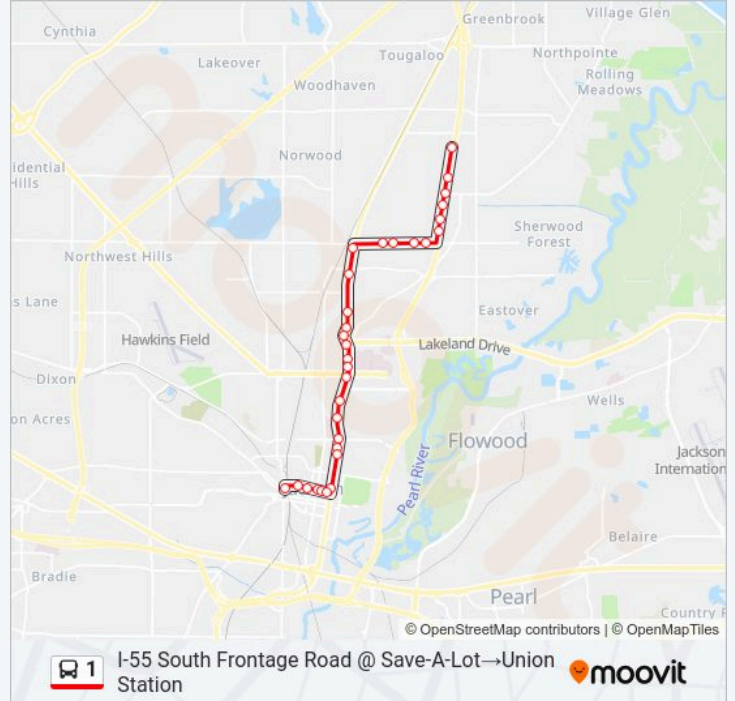

State St. / Stadium Dr.

State & Woodrow Wilson

State & Park Ave.

State St & Marshall St

State Street And Fortification Street

State Street And Admiral Extended Stay And Retirement Center

State Street And Barksdale Street

State & Yazoo

Amite & State

Amite & Congress

Amite & West

Amite St. / Lamar St.

Amite & Roach

Union Station

Direction: Union Station→I-55 South Frontage Road @ Save-A-Lot

29 stops

[VIEW LINE SCHEDULE](#)

Union Station

Pascagoula Street And Lamar Street

Pascagoula Street And West Street

Pascagoula Street And Congress Street

State Street And Pearl Street

State Steet @ Eudora Welty Library

25 stops

[VIEW LINE SCHEDULE](#)

State Street And Fortification Street

State St & Manship St

State & Gillespie

State St & Marshall St

State Street And Oakwood Street

State St. / Riverside Dr.