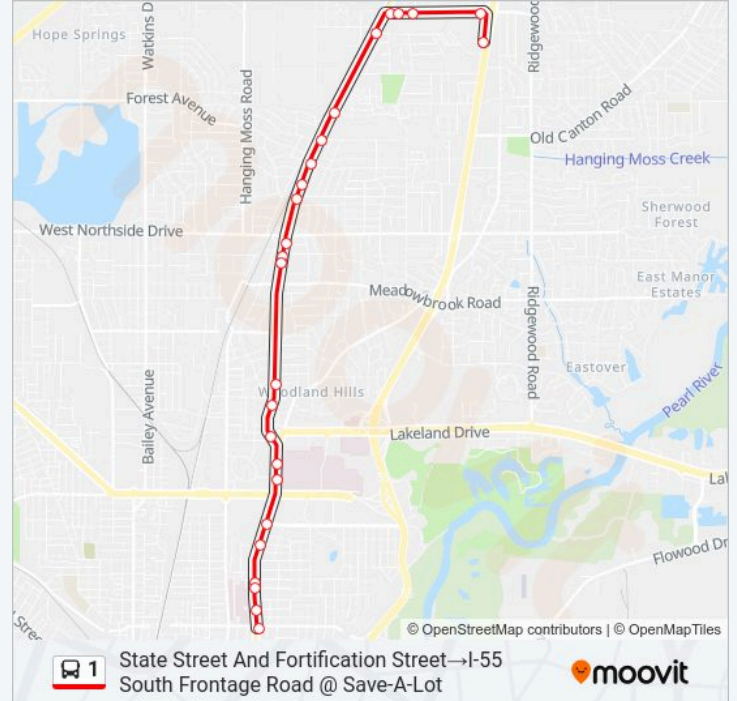

25 stops

[VIEW LINE SCHEDULE](#)

State Street And Fortification Street

State St & Manship St

State & Gillespie

State St & Marshall St

State Street And Oakwood Street

State St. / Riverside Dr.

Monday	5:26 AM
Tuesday	5:26 AM
Wednesday	5:26 AM
Thursday	5:26 AM
Friday	5:26 AM
Saturday	Not Operational
Sunday	Not Operational

1 bus Info

Direction: State Street And Fortification Street→I-55 South Frontage Road @ Save-A-Lot

Stops: 25

Trip Duration: 19 min

Line Summary:

State Street & Naples Road

State Street & Melbourne Road

State & Broadmoor

State St @ House Of Barbers

State & Cedarhurst

State & Shepard

State St. / Woodway Dr.

State & Presto/Culley

Briarwood & State

Briarwood & Le Fleur Haven

Briarwood & Sherwood Forest

Briarwood @ Hampton Inn

I-55 South Frontage Road @ Save-A-Lot