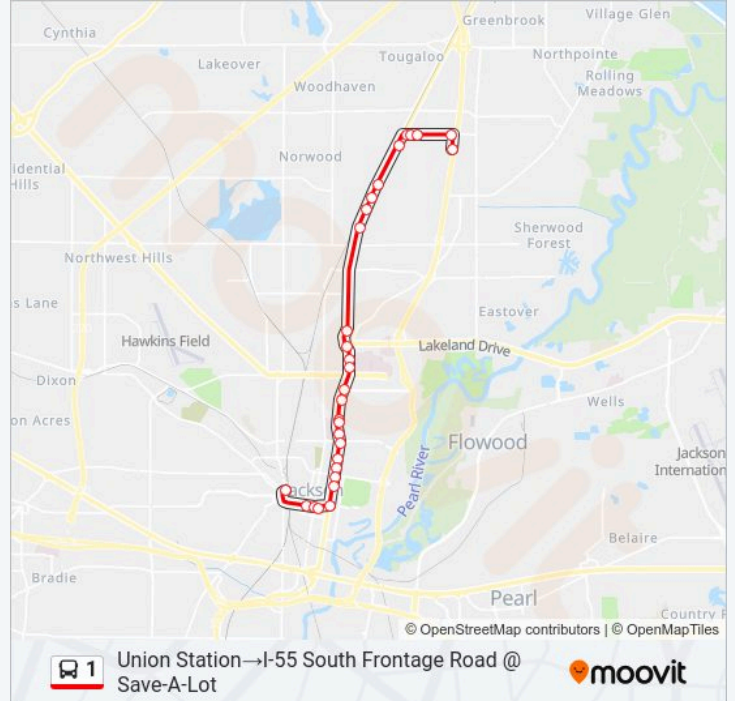

1 bus Info

Direction: Union Station→I-55 South Frontage Road @ Save-A-Lot

Stops: 29

Trip Duration: 30 min

Line Summary:

State Street And Oakwood Street

State St. / Riverside Dr.

State St. / Stadium Dr.

State St. @ Um Medical Center

State & Lorenz

State @ Bank Plus

State & Broadmoor

State & Cedarhurst

State & Shepard

State St. / Woodway Dr.

State & Presto/Culley

Briarwood & State

Briarwood & Le Fleur Haven

Briarwood & Sherwood Forest

Briarwood @ Hampton Inn

I-55 South Frontage Road @ Save-A-Lot

Direction: State Street And Fortification Street→I-55 South Frontage Road @ Save-A-Lot

25 stops

[VIEW LINE SCHEDULE](#)

State Street And Fortification Street

State St & Manship St

State & Gillespie

State St & Marshall St

State Street And Oakwood Street

State St. / Riverside Dr.