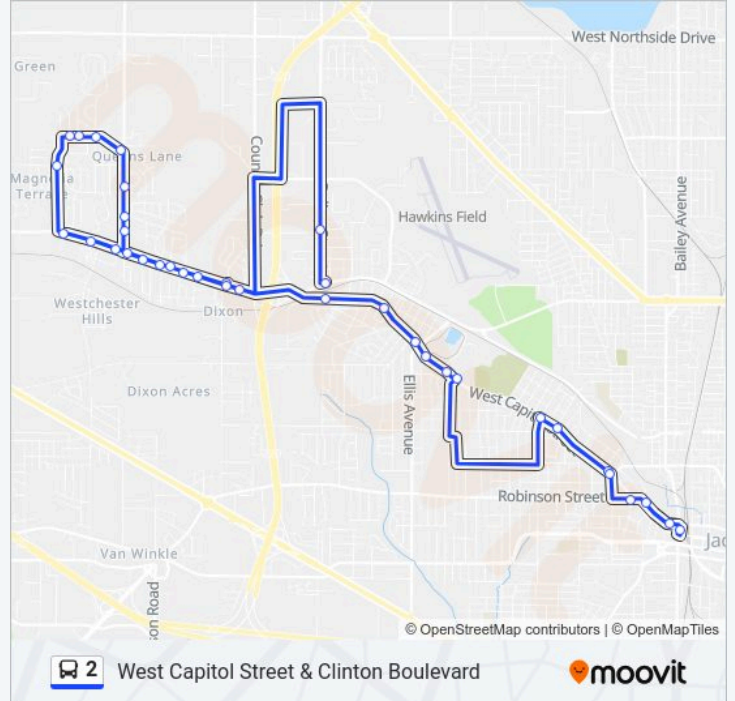

**2 bus Info**

**Direction:** Union Station→Bullard St & Boling St

**Stops:** 36

**Trip Duration:** 45 min

**Line Summary:**

Flag Chapel/Westwick Apts

Queen Eleanor & Flag Chapel

Queen Eleanor & Queen Julianna

Queen Eleanor & Rich Dr

Queen Eleanor & Lowder Dr

Hill Dr & Magnolia Dr

Clinton & Loden

Clinton Boulevard & Westhaven Boulevard  
(Windsor Park Apartments)

Clinton Blvd @ Betcher Library

Clinton & Flag Chapel

Clinton & Carolyn Ave

Clinton & Gaylyn

Clinton & Rosehaven

Clinton & Kilkenny

Clinton & Colebrook

Clinton/Mcdonalds & Raceway

Boling St & Welota Dr

Bullard St & Boling St

**Direction: West Capitol Street & Rose Street → West Capitol Street & Boling Street**

31 stops

[VIEW LINE SCHEDULE](#)

West Capitol Street & Rose Street

Capitol & Longino

Capitol & Prentiss

Capitol & Claiborne