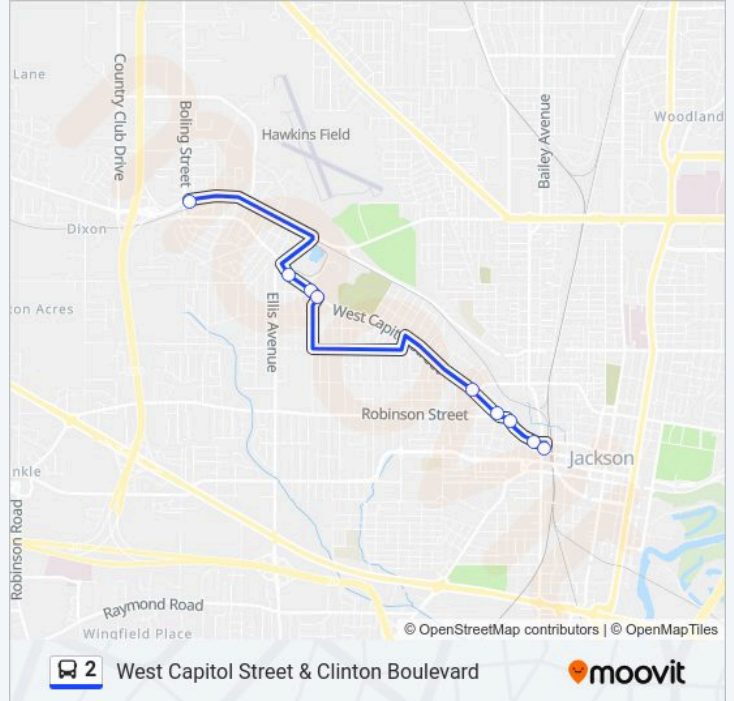

## West Capitol Street & Clinton Boulevard

[Get The App](#)

The 2 bus line (West Capitol Street & Clinton Boulevard) has 3 routes. For regular weekdays, their operation hours are:  
(1) Bullard St & Boling St→Union Station: 6:00 AM-7:00 PM(2) Union Station→Bullard St & Boling St: 6:15 AM-6:15 PM(3)  
West Capitol Street & Rose Street→West Capitol Street & Boling Street: 5:20 AM

### Direction: Bullard St & Boling St→Union Station

9 stops

[VIEW LINE SCHEDULE](#)

- Bullard St & Boling St
- Capitol & Houston Ave
- Capitol & Moss
- Capitol & Claiborne Ave
- West Capitol Street & Rose Street
- Capitol & Robinson
- Amite & Bratton
- Amite & Clifton
- Union Station

### 2 bus Info

**Direction:** Bullard St & Boling St→Union Station

**Stops:** 9

**Trip Duration:** 13 min

**Line Summary:**

**Direction: Union Station→Bullard St & Boling St**

36 stops

[VIEW LINE SCHEDULE](#)

Clinton & Carolyn Ave

Clinton & Gaylyn

Clinton & Rosehaven

Clinton & Kilkenny

Clinton & Colebrook

Clinton/Mcdonalds & Raceway

Boling St & Welota Dr

Bullard St & Boling St