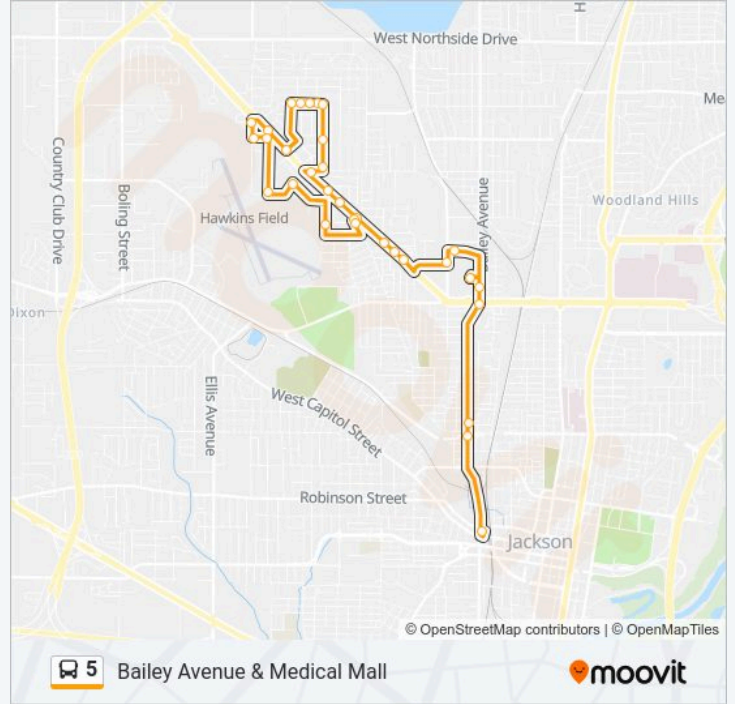

5 Line

Bailey Avenue & Medical Mall

Get The App

The 5 bus line Bailey Avenue & Medical Mall has one route. For regular weekdays, their operation hours are:

(1) Union Station→Mlk & Medgar Evers Blvd: 6:15 AM-6:15 PM

Use the Moovit App to find the closest 5 bus station near you and find out when is the next 5 bus arriving.

Direction: Union Station→Mlk & Medgar Evers Blvd

32 stops

[VIEW LINE SCHEDULE](#)

- Union Station
- Bailey Ave & Fortification
- Bailey Ave. / Oak St.
- Bailey & Woodrow Wilson
- Bailey & John
- Bailey & Jackson Medical Mall
- Melvin Bender @ Post Office
- Tool Ave. / Livingston Rd.
- Medgar Evers & Plymouth Heights
- Medgar Evers & Violet
- Medgar Evers & Pocahontas Ave
- Medgar Evers & Mlk
- Medgar Evers & Summit
- Medgar Evers Blvd. @ Watkins Radiator
- Ridgeway & Cromwell
- Gammil St. / Ridgeway St.
- Gammil St. / Rutledge Ave.
- Gammil & Skyline
- Skyline & Gammil
- Skyline & Slayton
- Skyline & Troy

5 bus Info

Direction: Union Station→Mlk & Medgar Evers Blvd

Stops: 32

Trip Duration: 39 min

Line Summary:

Skyline & Miller

Rutledge & Medgar Evers

Delta Dr. & Hinds Cc

Hinds Cc & Sunset Dr.

Sunset Dr. & Ivanhoe Ave.

Ivanhoe & Liberty

Liberty St. / Coleman Ave.

Coleman & Elraine Blvd.

Hollywood & Oak Park

Mlk Dr. / Oak Park Dr.

Mlk & Medgar Evers Blvd