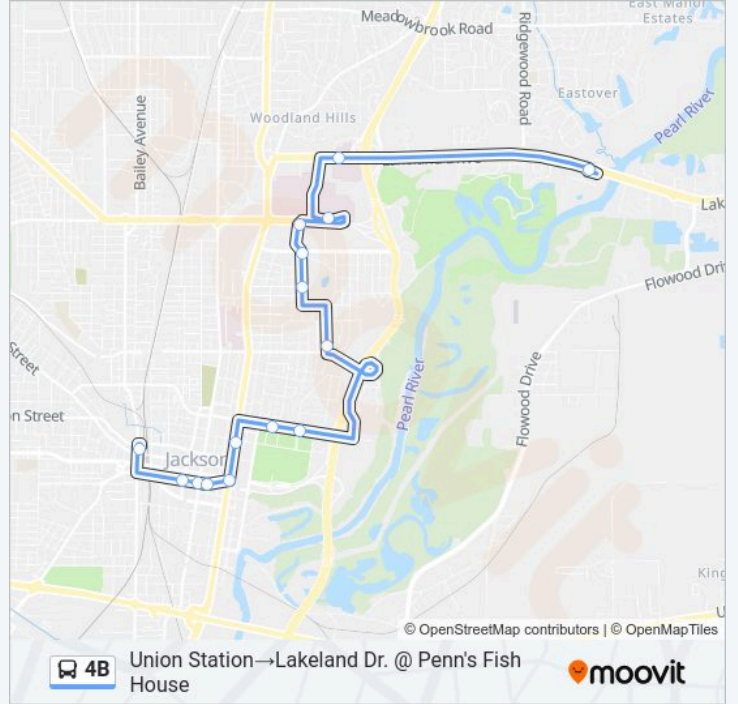

4B bus time schedules and route maps are available in an offline PDF at moovitapp.com. Use the Moovit App to see live bus times, train schedule or subway schedule, and step-by-step directions for all public transit in Jackson, MS.

© 2025 Moovit - All Rights Reserved