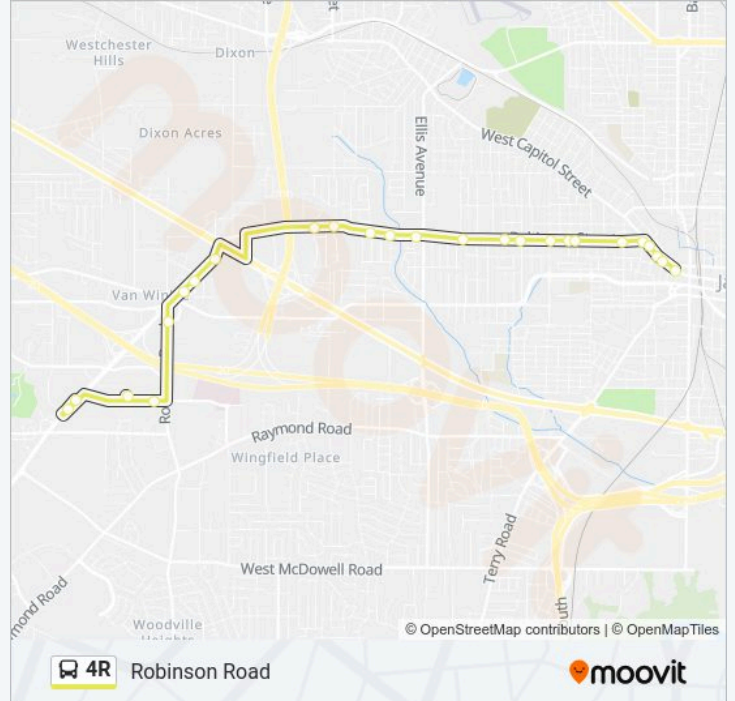

Robinson & W. Capitol

Capitol & Lemon

Capitol St. / Minerva St.

Capitol & Clifton

4R bus time schedules and route maps are available in an offline PDF at moovitapp.com. Use the Moovit App to see live bus times, train schedule or subway schedule, and step-by-step directions for all public transit in Jackson, MS.

© 2025 Moovit - All Rights Reserved