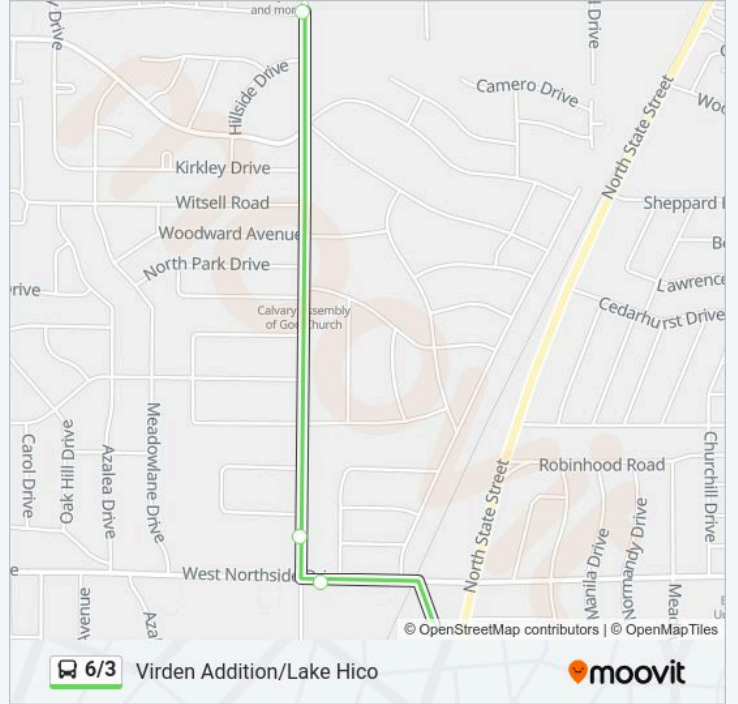

[VIEW LINE SCHEDULE](#)

Mill St. / Mitchell Ave

Stonewall & Bishop

Stonewall & Gaddis St.

Bailey & Neatum St.

Ridgeway & Bailey

Livingston St @ Bully's

Eminence Row @ Morrison Elementary

6/3 bus Info

Direction: Mill St. / Mitchell Ave → Hanging Moss & Nakoma Dr.

Stops: 10

Trip Duration: 20 min

Line Summary:

Direction: Hanging Moss & Nakoma Dr. → Northview Dr. / Triangle Dr.

4 stops

[VIEW LINE SCHEDULE](#)

Hanging Moss & Nakoma Dr.

Hanging Moss & Noorthbrook

Northpark & Rally's

Northview Dr. / Triangle Dr.

6/3 bus Time Schedule

Hanging Moss & Nakoma Dr. → Northview Dr. / Triangle Dr. Route Timetable:

Monday	Not Operational
Tuesday	Not Operational
Wednesday	Not Operational
Thursday	Not Operational
Friday	Not Operational
Saturday	6:13 PM
Sunday	Not Operational

6/3 bus Info

Direction: Hanging Moss & Nakoma Dr. → Northview Dr. / Triangle Dr.

Stops: 4

Trip Duration: 7 min

Line Summary:

6/3 bus time schedules and route maps are available in an offline PDF at moovitapp.com. Use the Moovit App to see live bus times, train schedule or subway schedule, and step-by-step directions for all public transit in Jackson, MS.