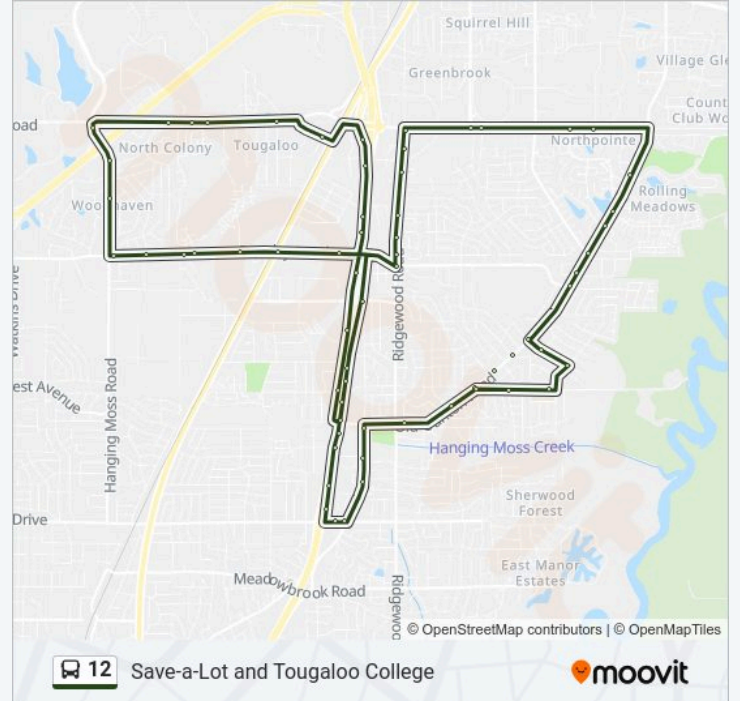

I-55 N. Frontage Rd. / Kroger Food & Drug

Frontage Rd & Hanging Moss Creek

Frontage & Extended Stay

Beasley Rd. / Carmax

Beasley Rd & State St

Beasley Rd / Glencross Dr.

Beasley Rd & Colony Blvd

Beasley Rd & Woodhaven Dr

Beasley Rd. / Hanging Moss Rd.

Hanging Moss Rd & Westfield Dr

Hanging Moss Rd & County Line Rd

County Line Rd & Woodhaven Garden Cr

County Line Rd & Avalon Park Apts

County Line Rd @ Bristol Apts

I-55 South Frontage Road @ Save-A-Lot

Frontage & Canton Mart

Beasley Rd. & Highland

Hanging Moss Rd @ Bp Gas Station

County Lane Rd & Grant St

Tougaloo Village / Tougaloo College

I-55 W Frontage Rd. @ Target

Frontage Rd Across From Ridgewood Court Dr

Frontage Rd @ Uncle Bob's Storage

Frontage Rd @ Comcast

Frontage Rd & Fairfield Inn

Direction: I-55 South Frontage Road @ Save-A-Lot→I-55 N. Frontage Rd. / Kroger Food & Drug

37 stops

[VIEW LINE SCHEDULE](#)