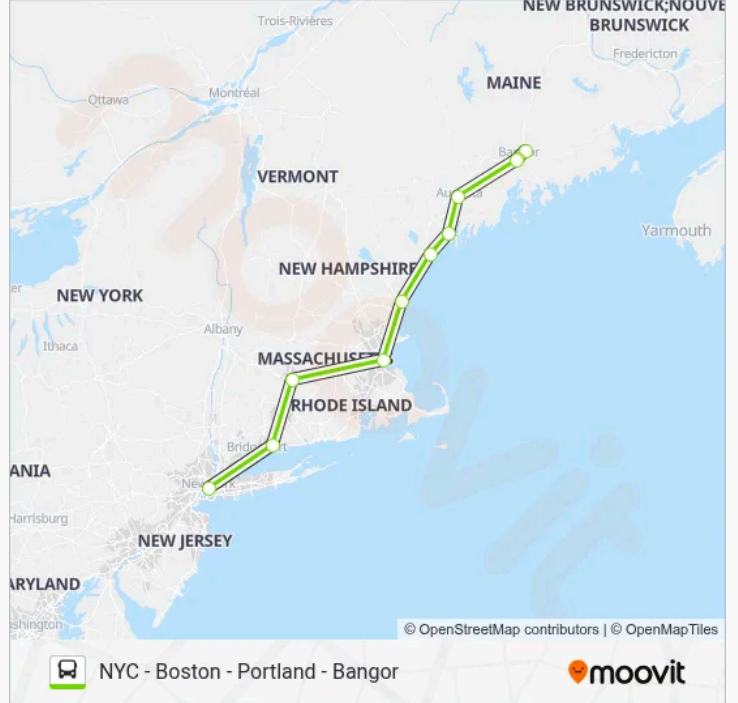

New Haven

Springfield Union Station

Boston (South Station)

Portsmouth Bus Stop

City Of Portland

Brunswick Station (Maine)

Augusta (Concord Coach Lines)

Bangor Park & Ride

FLIXBUS N2615 bus Info**Direction:** U Maine Orono**Stops:** 11**Trip Duration:** 601 min**Line Summary:**

Direction: New York Midtown (31st St & 8th Ave)

11 stops

[VIEW LINE SCHEDULE](#)

- U Maine Orono
- Uma Bangor
- Bangor Park & Ride
- Augusta (Concord Coach Lines)
- Brunswick Station (Maine)
- City Of Portland
- Portsmouth Bus Stop
- Boston (South Station)
- Springfield Union Station
- New Haven
- New York Midtown (31st St & 8th Ave)

FLIXBUS N2615 bus Time Schedule

New York Midtown (31st St & 8th Ave) Route

Timetable:

Monday	9:00 PM
Tuesday	9:00 PM
Wednesday	9:00 PM
Thursday	9:00 PM
Friday	9:00 PM
Saturday	9:00 PM
Sunday	9:00 PM

FLIXBUS N2615 bus Info

Direction: New York Midtown (31st St & 8th Ave)

Stops: 11

Trip Duration: 615 min

Line Summary:

FLIXBUS N2615 bus time schedules and route maps are available in an offline PDF at moovitapp.com. Use the Moovit App to see live bus times, train schedule or subway schedule, and step-by-step directions for all public transit in Seacoast Region.