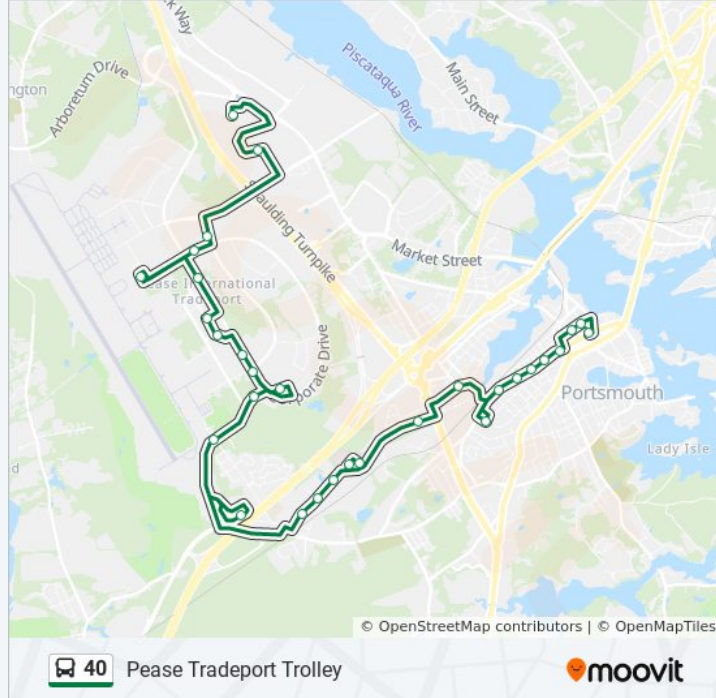

Islington / Union Sts.

Islington St. (Goodwin Park)

Islington / Summer Sts.

Islington St. (Keefe House)

Hanover St. (Vaughan Mall)

Hanover St. (High-Hanover Parking Facility)

Market Square

40 Pease Tradeport Trolley

moovit

Direction: Outbound

30 stops

[VIEW LINE SCHEDULE](#)

Market Square

Islington / Tanner Sts.

Islington / Brewster Sts.

Islington / Cornwall Sts.

Islington / Salem Sts.

Islington / Cass Sts. Outbound

Islington St. (Plaza 800)

Bartlett St. / Meredith Way

Dennett St. / Woodbury Ave.

Woodbury Ave. (Woodbury Manor)

Borthwick Ave. (Fairfield Inn Marriott) Outbound