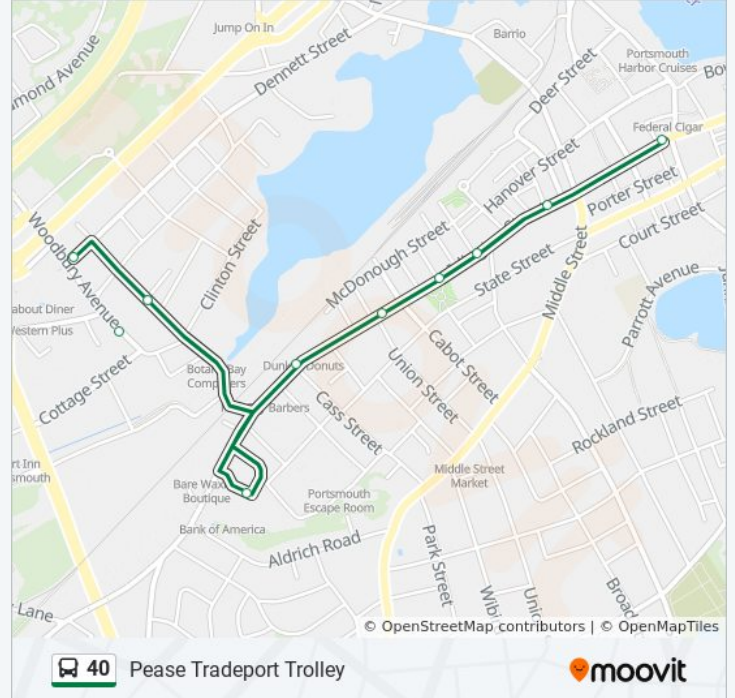

Grafton / Corporate Drs. Outbound

Corporate Dr. (Great Bay Community College)

360 Corporate Dr.

195 / 222 New Hampshire Ave. Outbound

Rochester Ave. (National Visa / Passport Centers) Outbound

Newfields St. / Rochester Ave. Outbound

111 New Hampshire Ave. (Seacoast Media Group)

Pease Airline Terminal

Manchester Square Outbound

International Dr. (Paddy's Restaurant)

Gosling / Winsor Rds. (Gosling Meadows)

Fox Run Mall

40 bus time schedules and route maps are available in an offline PDF at moovitapp.com. Use the [Moovit App](#) to see live bus times, train schedule or subway schedule, and step-by-step directions for all public transit in Seacoast Region.

[About Moovit](#) · [MaaS Solutions](#) · [Supported Countries](#) · [Mooviter Community](#)

© 2023 Moovit - All Rights Reserved

Check Live Arrival Times