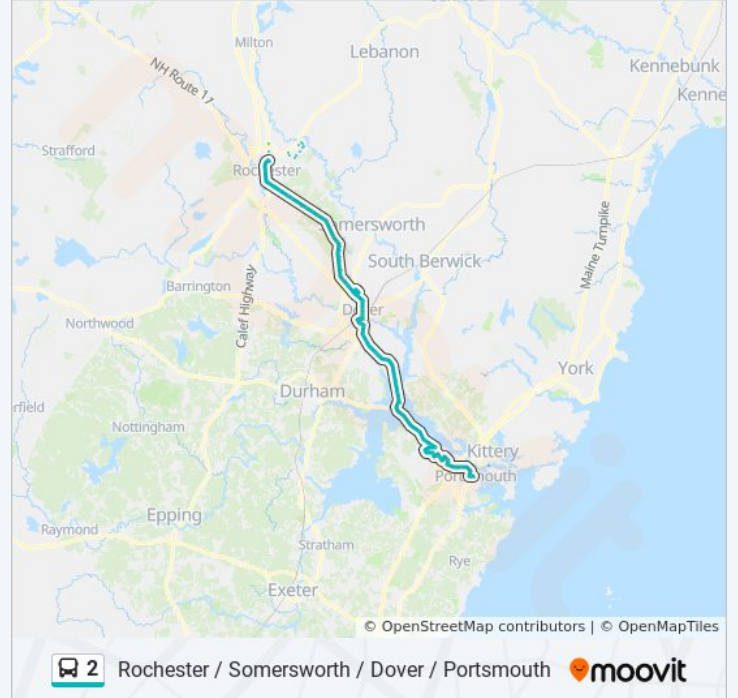

Dover Point Rd. / Homestead Ln. Northbound

Dover Point Rd. / Pearson Dr. Northbound

Dover Point Rd. / Roberta Dr.

Dover Point / Roberts Rds. Northbound

Dover Point Rd. / Riverside Dr.

Dover Point Rd. (St. Thomas Aquinas High School) Northbound

Dover Point / Middle Rds. Northbound

Dover Point Rd. / Tuttle Ln.

Dover Point Rd. / Toftree Ln.

Dover Point Rd. / Constitution Way Northbound

Dover Point Rd. (Dover Point Office Park)

Dover Point Rd. (Bill Dube Ford)

Dover Point Rd. / Thornwood Ln.

Dover Point Rd. (Weathervane Restaurant)

Stark Ave. / Hawthorn Rd.

Stark Ave. / Beech Rd.

Central Ave. (Pine Hill Cemetery)

Central Ave. / Union St.

Central Ave. (Central Towers)

Washington St. / Central Ave.

Green St. (Waldron Towers)

Chestnut / Orchard Sts. (Cocheco Park)

Dover Transportation Center

Third St. / Central Ave.

Central Ave. / New York St.

Central Ave. (Tasker Funeral Home)

Central Ave. / Oak St. (Rite-Aid)

Central Ave. (Wentworth-Douglass Hospital)

Central Ave. (Shaw'S)

New Rochester / Willand Pond Rds. (Applebee'S)

New Rochester Rd. / Sherman St.

New Rochester Rd. (Winchester Arms Apts.)