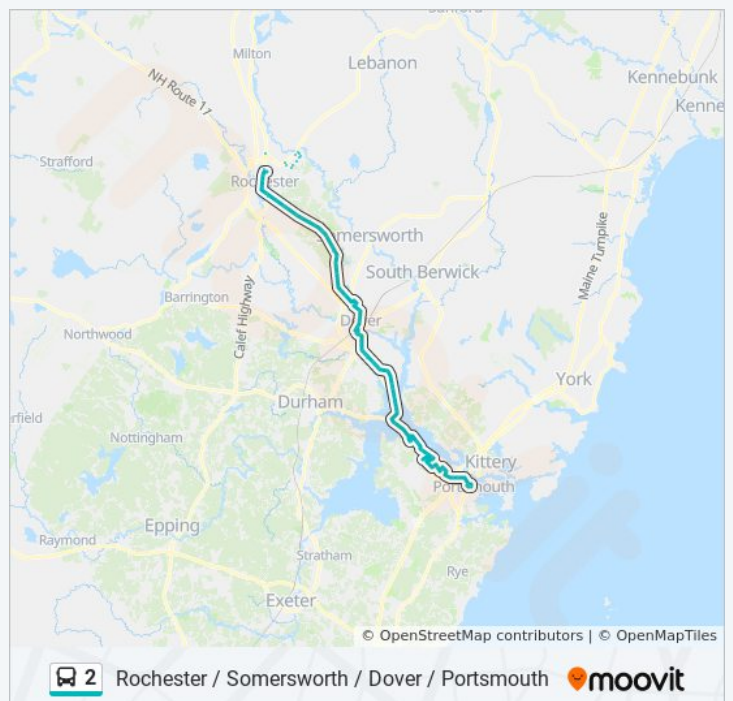

Rochester Hill Rd. (Frisbie Memorial Hospital)
Southbound

Rochester Hill Rd. (Rochester Professional Park)
Southbound

2 bus Time Schedule

Southbound Route Timetable:

Sunday	Not Operational
Monday	5:25 AM - 8:25 PM
Tuesday	5:25 AM - 8:25 PM
Wednesday	5:25 AM - 8:25 PM
Thursday	5:25 AM - 8:25 PM
Friday	5:25 AM - 8:25 PM
Saturday	7:25 AM - 6:25 PM

2 bus Info

Direction: Southbound

Stops: 86

Trip Duration: 93 min

Line Summary:

Rochester Hill Rd. / Ryan Cir.

Rochester Hill Rd. / Nola Ave.

Rochester Hill Rd. (Hi-Vu Motor Inn) Southbound

Rochester Hill Rd. / Windhaven Dr. (Rochester Hill Professional Bldg.)

Rochester Hill Rd. (Skyhaven Airport) Southbound

Rochester Hill Rd. (So'Field Apts.)

Rochester Hill Rd. (Profile Apts.) Southbound

Rochester Hill Rd. / Quail Dr.