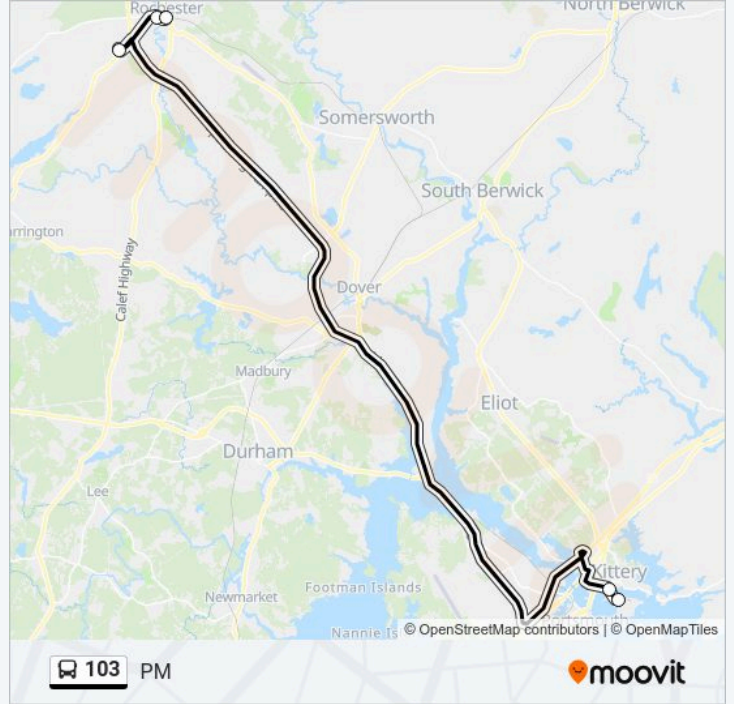

 **103 Line**

AM

[Get The App](#)

The 103 bus line (AM) has 2 routes. For regular weekdays, their operation hours are:

(1) AM: 5:48 AM(2) PM: 3:40 PM

Use the Moovit App to find the closest 103 bus station near you and find out when is the next 103 bus arriving.

Direction: AM

5 stops

[VIEW LINE SCHEDULE](#)

South Main St. (Bank Of America)

Wakefield St. (Rochester City Hall)

North Main St. / Cove Ct.

Rochester Park & Ride

Government St. (Pnsy Gate 1)

103 bus Time Schedule

PM Route Timetable:

Monday	3:40 PM
Tuesday	3:40 PM
Wednesday	3:40 PM
Thursday	3:40 PM
Friday	3:40 PM
Saturday	Not Operational
Sunday	Not Operational

103 bus Info

Direction: PM

Stops: 5

Trip Duration: 47 min

Line Summary:

103 bus time schedules and route maps are available in an offline PDF at moovitapp.com. Use the Moovit App to see live bus times, train schedule or subway schedule, and step-by-step directions for all public transit in Seacoast Region.