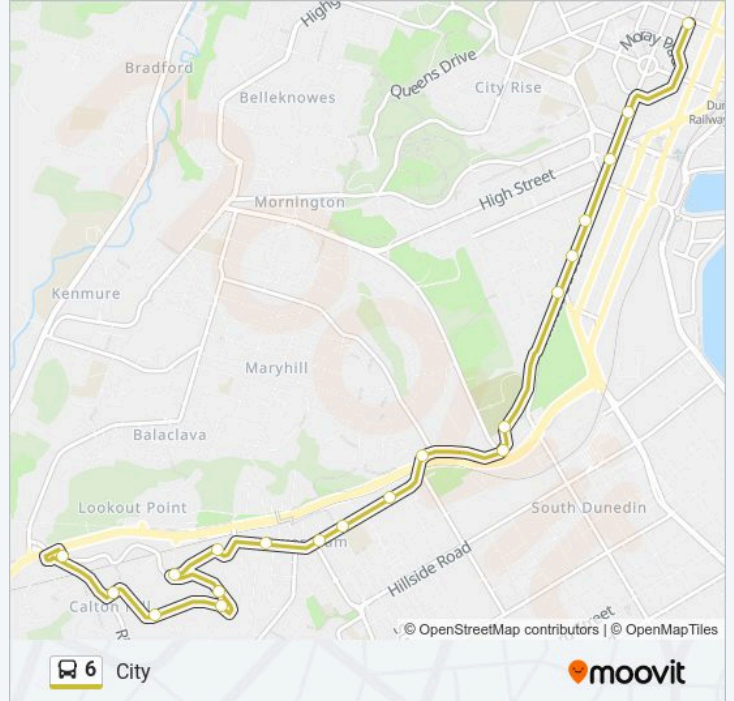

Direction: City

20 stops

[VIEW LINE SCHEDULE](#)

- South Rd 545
- Waimea Ave 92
- Ryehill St 62
- Ryehill St 6
- Sidey St 36
- South Rd 438
- South Rd 400
- South Rd 350
- South Rd 252
- South Rd 226
- South Rd 172
- South Rd 110
- South Rd 36
- South Rd Cemetery
- Princes St Go Bus Depot
- Princes St Cnr Manor Pl
- Princes St 462
- Princes St 268
- Princes St 138
- Bus Hub Stop E

6 bus Time Schedule

City Route Timetable:

Sunday	Not Operational
Monday	06:25
Tuesday	06:25
Wednesday	06:25
Thursday	06:25
Friday	06:25
Saturday	Not Operational

6 bus Info

Direction: City

Stops: 20

Trip Duration: 19 min

Line Summary:

Direction: Pine Hill

36 stops

[VIEW LINE SCHEDULE](#)

- South Rd 545
- Waimea Ave 92
- Ryehill St 62
- Ryehill St 6
- Sidey St 36
- South Rd 438
- South Rd 400
- South Rd 350
- South Rd 252
- South Rd 226
- South Rd 172
- South Rd 110
- South Rd 36
- South Rd Cemetery
- Princes St Go Bus Depot
- Princes St Cnr Manor Pl
- Princes St 462
- Princes St 268

Direction: Pine Hill

Stops: 36

Trip Duration: 40 min

Line Summary:

Princes St 138

Bus Hub Stop E

Hospital North

George St Knox Church Garden