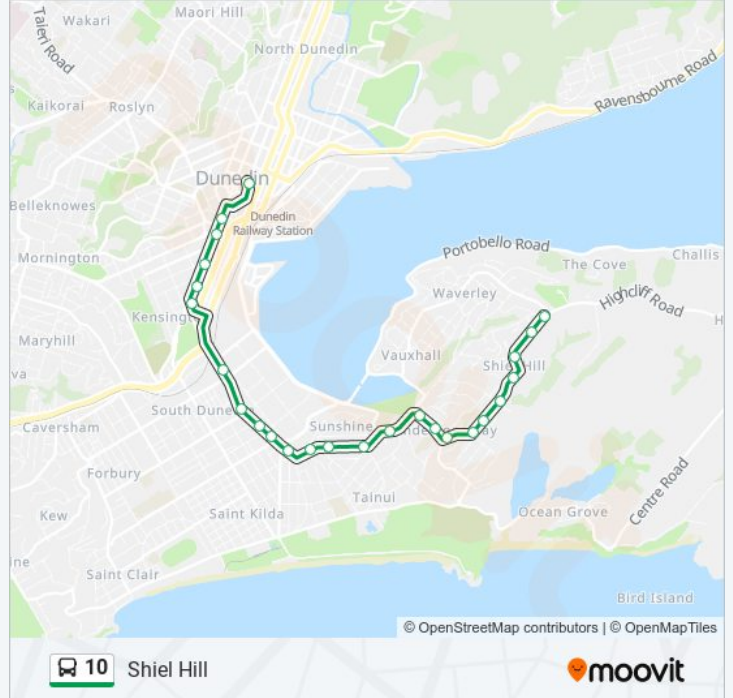

**Trip Duration:** 19 min

**Line Summary:**

**Direction: Shiel Hill**

25 stops

[VIEW LINE SCHEDULE](#)

- Bus Hub Stop J
- Princes St 151
- Princes St 265
- Princes St 449
- Princes St 575
- Andersons Bay Rd Cnr Princes St
- Andersons Bay Rd 280
- Andersons Bay Rd 384
- Andersons Bay Rd 482
- Andersons Bay Rd 486
- Musselburgh Rise 1
- Musselburgh Rise Opposite Wardlaw St
- Musselburgh Rise 79
- Musselburgh Rise 141
- Musselburgh Rise 195
- Silverton St 23
- Silverton St 57
- Highcliff Rd 1

**Stops:** 25

**Trip Duration:** 20 min

**Line Summary:**

Highcliff Rd 51

Highcliff Rd 73

Highcliff Rd 113

Highcliff Rd 157

Highcliff Rd 193-195

### Direction: Shiel Hill Via City

42 stops

[VIEW LINE SCHEDULE](#)

Signal Hill Rd 160

Signal Hill Rd 138

Signal Hill Rd 118

Signal Hill Rd 80

Signal Hill Rd 44

George St 664

George St 590

George St 472

Hospital South

Bus Hub Stop J