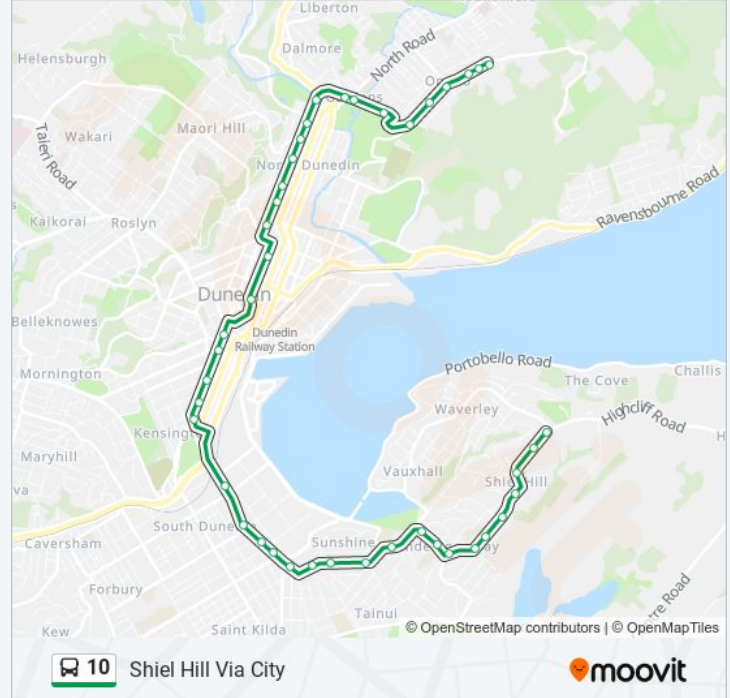

Princes St 151

Princes St 265

Princes St 449

Princes St 575

Andersons Bay Rd Cnr Princes St

Andersons Bay Rd 280

Andersons Bay Rd 384

Andersons Bay Rd 482

Andersons Bay Rd 486

Musselburgh Rise 1

Musselburgh Rise Opposite Wardlaw St

Musselburgh Rise 79

Musselburgh Rise 141

Musselburgh Rise 195

Silverton St 23

Silverton St 57

Highcliff Rd 1

Highcliff Rd 51

Highcliff Rd 73

Highcliff Rd 113

Highcliff Rd 157

Highcliff Rd 193-195

Highcliff Rd 247

Highcliff Rd 281

10 bus time schedules and route maps are available in an offline PDF at moovitapp.com. Use the [Moovit App](#) to see live bus times, train schedule or subway schedule, and step-by-step directions for all public transit in Dunedin.

[About Moovit](#) • [MaaS Solutions](#) • [Supported Countries](#) • [Mooviter Community](#)

© 2024 Moovit - All Rights Reserved

Check Live Arrival Times