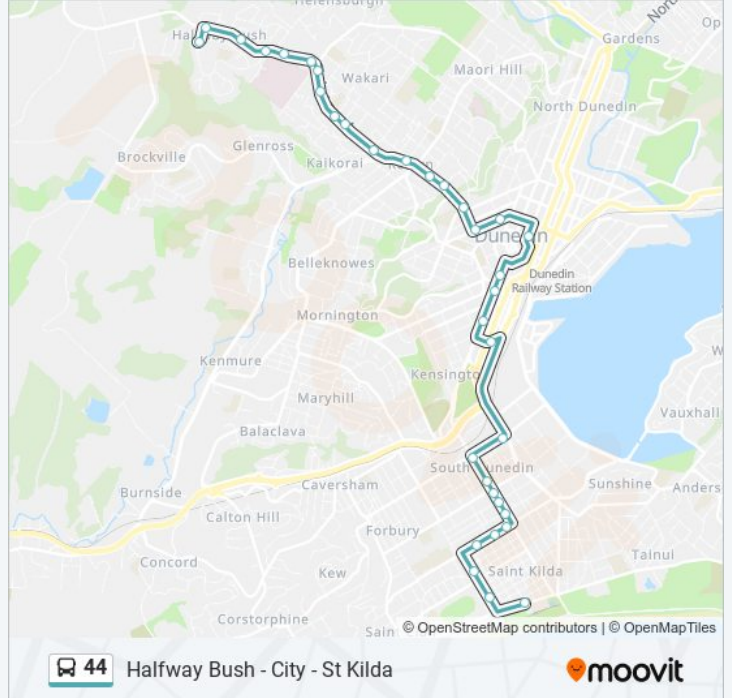

 44

Halfway Bush - City - St Kilda

Get The App

The 44 bus line Halfway Bush - City - St Kilda has one route. For regular weekdays, their operation hours are:

(1) St Kilda: 06:18 - 22:18

Use the Moovit App to find the closest 44 bus station near you and find out when is the next 44 bus arriving.

Direction: St Kilda

34 stops

[VIEW LINE SCHEDULE](#)

Halfway Bush Terminus
Taieri Rd 466
Taieri Rd 416
Taieri Rd 372
Taieri Rd 366
Taieri Rd 302
Taieri Rd 278
Taieri Rd 240
Taieri Rd 198
Taieri Rd 178
Taieri Rd Nairn Street
Stuart St Cnr Tyne Street
Stuart St Opposite Strathmore Cres
Stuart St Cnr Littlebourne Rd
Stuart St 330
York Place 125
York Place 31
Bus Hub Stop I
Princes St 151
Princes St 265
Princes St 449
Jervois St Cnr Crawford St

Direction: St Kilda

Stops: 34

Trip Duration: 39 min

Line Summary:

Hillside Rd 17

King Edward St 134

King Edward St 250

King Edward St 300

King Edward St 340

King Edward St 386

Bay View Rd 71

Bay View Rd 87

Bay View Rd 111

Moreau St Cnr Bellona St

Moreau St Cnr Douglas St

St Kilda Terminus (102 Victoria Rd)