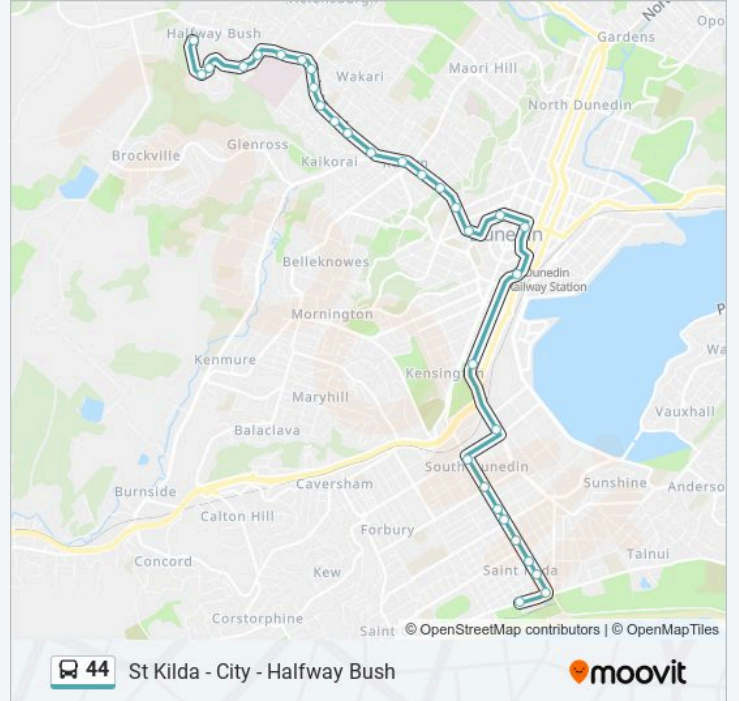

King Edward St 413

King Edward St 375

King Edward St 275

King Edward St 135

Andersons Bay Rd 271

Crawford St 220

State Highway One 28

Bus Hub Stop D

York Place Opposite St John

Stuart St King Edward Court

Stuart St Obhs

Stuart St Obhs Tennis Courts

Stuart St Cnr Strathmore Cres

Stuart St under Highgate

Taieri Rd 117

Taieri Rd 155

44 bus Info

Direction: Halfway Bush

Stops: 32

Trip Duration: 38 min

Line Summary:

Taieri Rd 185

Taieri Rd Fern Tree Reserve

Taieri Rd 251

Taieri Rd 269

Taieri Rd 319

Taieri Rd 321

Ashmore St 7

Ashmore St 27

Ashmore St 97

Ashmore St 111

Halfway Bush Terminus