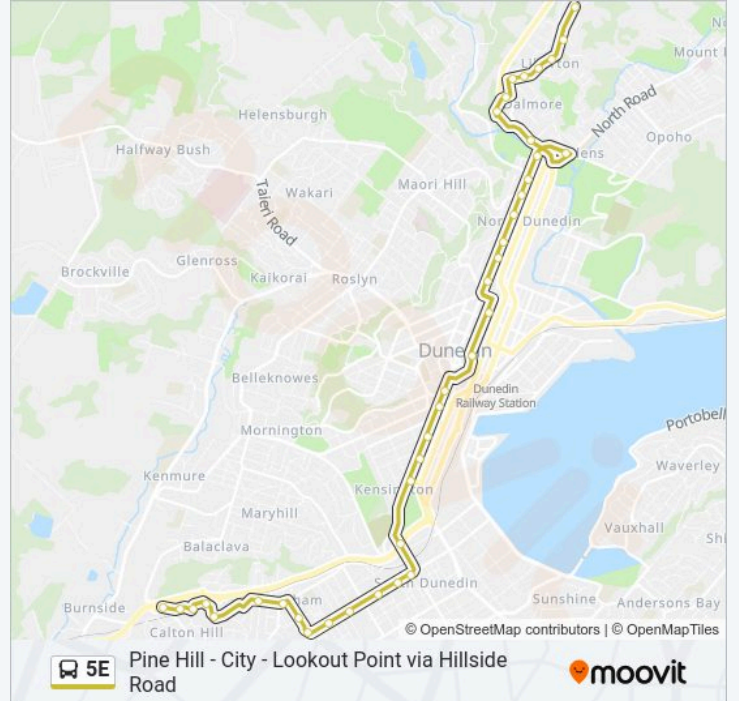

Princes St 449

Princes St 575

Princes St the Oval

King Edward St 20

Hillside Rd 169

Hillside Rd 247

Hillside Rd 319

Hillside Rd 469

Hillside Rd 557

David St 76

David St 42

South Rd 289

South Rd 369-371

South Rd 439

South Rd 475

South Rd 487

South Rd 511

South Rd 545

5E bus time schedules and route maps are available in an offline PDF at moovitapp.com. Use the Moovit App to see live bus times, train schedule or subway schedule, and step-by-step directions for all public transit in Dunedin.

© 2025 Moovit - All Rights Reserved