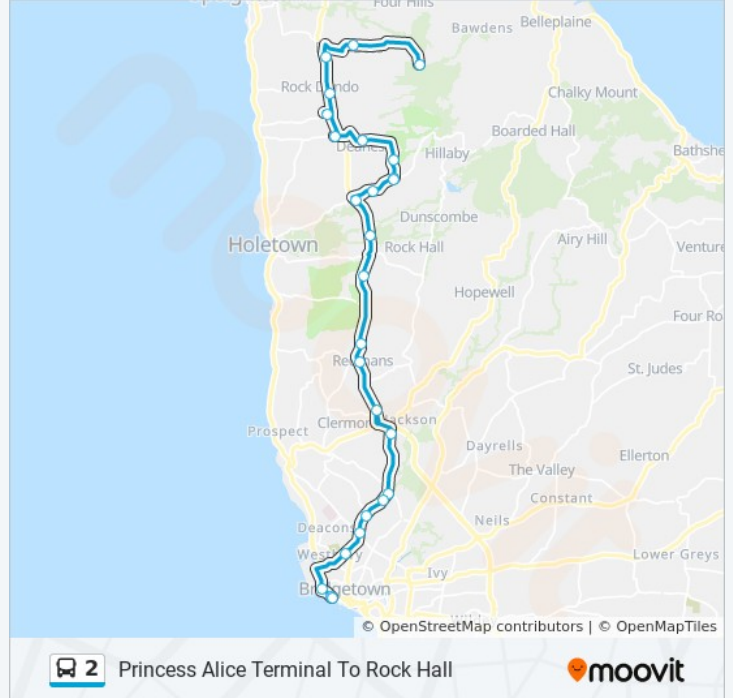

Halls Road (H'Way 2a)

Bakers

Black Bess

Rock Hall (St. Andrew)

Direction: Rock Hall To Princess Alice Terminal

23 stops

[VIEW LINE SCHEDULE](#)

Rock Hall (St. Andrew)

Black Bess

Bakers

Halls Road (H'Way 2a)

St Silas

Baywoods

Aa\'s Place

Endeavour

Orange Hill (Playing Field)

Lancaster (Right)

Portvale Factory

Arch Hall

Lucky Horse

Redmans Village

Simpson Motors

Green Hill (Bim Factory)

Codrington(Tyrol Cot)

Spooner Hill (School)

2 bus Time Schedule

Rock Hall To Princess Alice Terminal Route Timetable:

Sunday	7:00 AM - 11:00 PM
Monday	4:45 AM - 11:00 PM
Tuesday	4:45 AM - 11:00 PM
Wednesday	4:45 AM - 11:00 PM
Thursday	4:45 AM - 11:00 PM
Friday	4:45 AM - 11:00 PM
Saturday	6:00 AM - 11:00 PM

2 bus Info

Direction: Rock Hall To Princess Alice Terminal

Stops: 23

Trip Duration: 38 min

Line Summary: