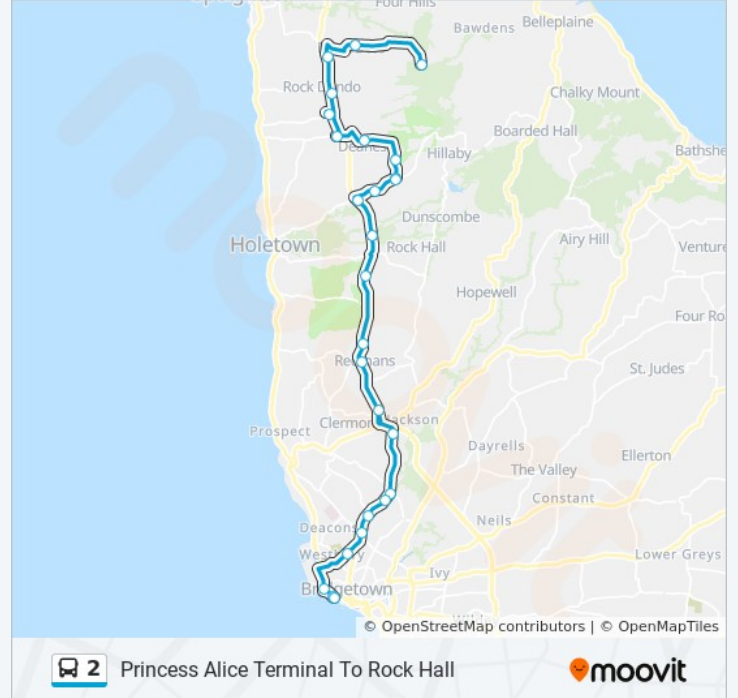

Princess Alice Terminal To Rock Hall

[View In Website Mode](#)

The 2 bus line (Princess Alice Terminal To Rock Hall) has 2 routes. For regular weekdays, their operation hours are:
 (1) Princess Alice Terminal To Rock Hall: 12:05 AM - 11:00 PM
 (2) Rock Hall To Princess Alice Terminal: 4:45 AM - 11:00 PM
 Use the Moovit App to find the closest 2 bus station near you and find out when is the next 2 bus arriving.

Direction: Princess Alice Terminal To Rock Hall

26 stops

[VIEW LINE SCHEDULE](#)

- Princess Alice Terminal
- Reef Road
- Prescod Boulevard
- President Kennedy Dr
- Tudor Bridge
- Spooners Hill - Accom Rd
- Spooner Hill (School)
- Codrington(Tyrol Cot)
- Warrens Polyclinic
- Simpson Motors
- Redmans Village
- Bagatelle
- Arch Hall
- Portvale Factory (Left)
- Lancaster (Left)
- Orange Hill (Playing Field)
- Endeavour
- Aa\'s Place
- Baywoods
- St Silas
- Westmoreland
- Highway 2a - Upper Carlton

2 bus Time Schedule

Princess Alice Terminal To Rock Hall Route Timetable:

Sunday	12:05 AM - 11:00 PM
Monday	12:05 AM - 11:00 PM
Tuesday	12:05 AM - 11:00 PM
Wednesday	12:05 AM - 11:00 PM
Thursday	12:05 AM - 11:00 PM
Friday	12:05 AM - 11:00 PM
Saturday	12:05 AM - 11:00 PM

Stops: 23

Trip Duration: 38 min

Line Summary:

Tudor Bridge

Eagle Hall (Plantrac)

President Kennedy Dr

Prescod Boulevard

Princess Alice Terminal