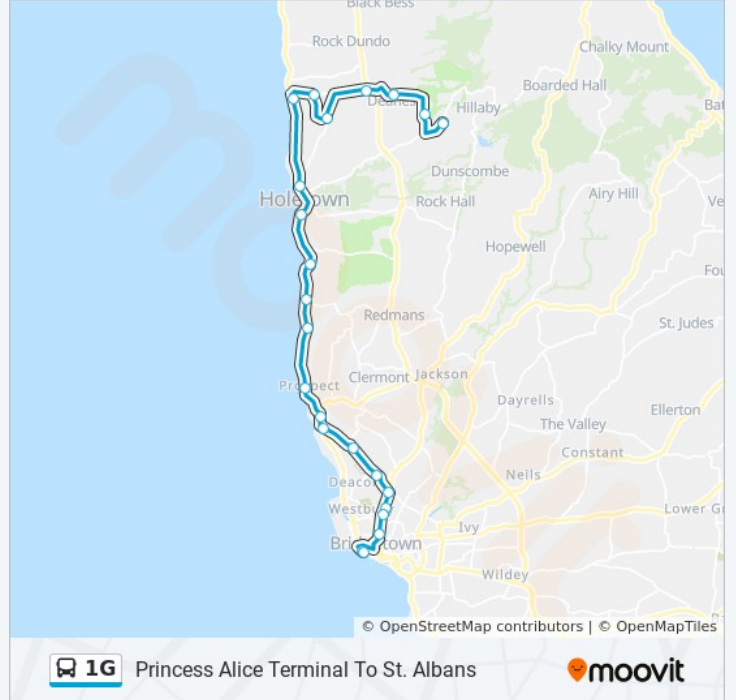

Black Rock-Police Station

Barbarees Hill - Esso

Baxters Road - Jordans

Main Guard

Hinck Street

Princess Alice Terminal

1G bus time schedules and route maps are available in an offline PDF at moovitapp.com. Use the [Moovit App](#) to see live bus times, train schedule or subway schedule, and step-by-step directions for all public transit in Barbados.

[About Moovit](#) • [MaaS Solutions](#) • [Supported Countries](#) • [Mooviter Community](#)

© 2023 Moovit - All Rights Reserved

Check Live Arrival Times