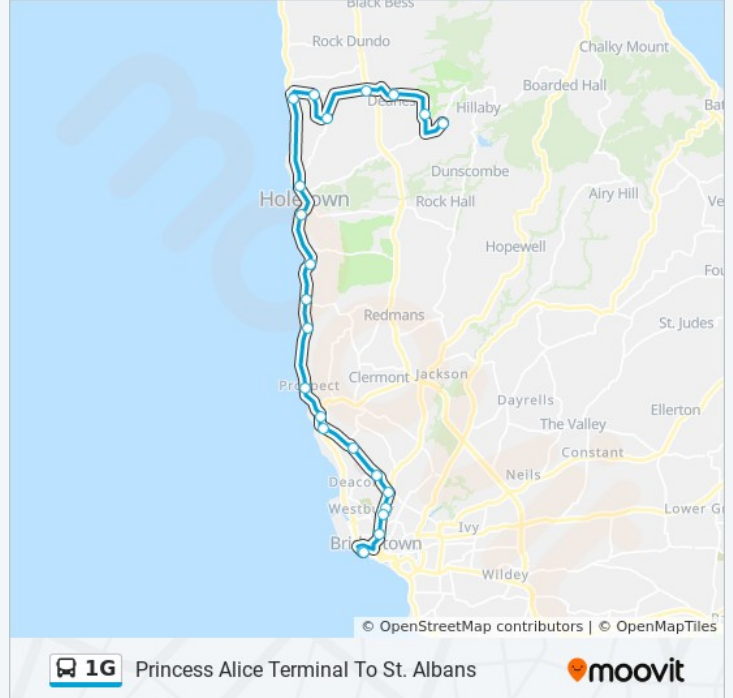

# Princess Alice Terminal To St. Albans

[View In Website Mode](#)

The 1G bus line (Princess Alice Terminal To St. Albans) has 2 routes. For regular weekdays, their operation hours are:  
 (1) Princess Alice Terminal To St. Albans: 7:15 AM - 9:15 PM  
 (2) St. Albans To Princess Alice Terminal: 6:00 AM - 10:15 PM  
 Use the Moovit App to find the closest 1G bus station near you and find out when is the next 1G bus arriving.

## Direction: Princess Alice Terminal To St. Albans

23 stops

[VIEW LINE SCHEDULE](#)

- Princess Alice Terminal
- Reef Road
- Baxters Road - Jordans
- Barbarees Hill - Shamrock
- Barbarees Hill - Esso
- Black Rock-Police Station
- Black Rock Polyclinic
- Black Rock-Carlton Sup
- Black Rock (Midas Magic)
- Black Rock-Esso
- Prospect (St James)
- Fitts Village
- Paynes Bay
- Sandy Lane Hotel
- Holetown
- Holetown-Fstone
- St Albans
- Crick Hill
- Royal Westmoreland
- Westmoreland
- St Silas
- Baywoods

## 1G bus Info

**Direction:** Princess Alice Terminal To St. Albans

**Stops:** 23

**Trip Duration:** 38 min

**Line Summary:**

Apes Hill

**Direction: St. Albans To Princess Alice Terminal**

24 stops

**1G bus Info**

**Direction:** St. Albans To Princess Alice Terminal

**Stops:** 24

**Trip Duration:** 39 min

**Line Summary:**

Black Rock-Police Station

Barbarees Hill - Esso

Baxters Road - Jordans