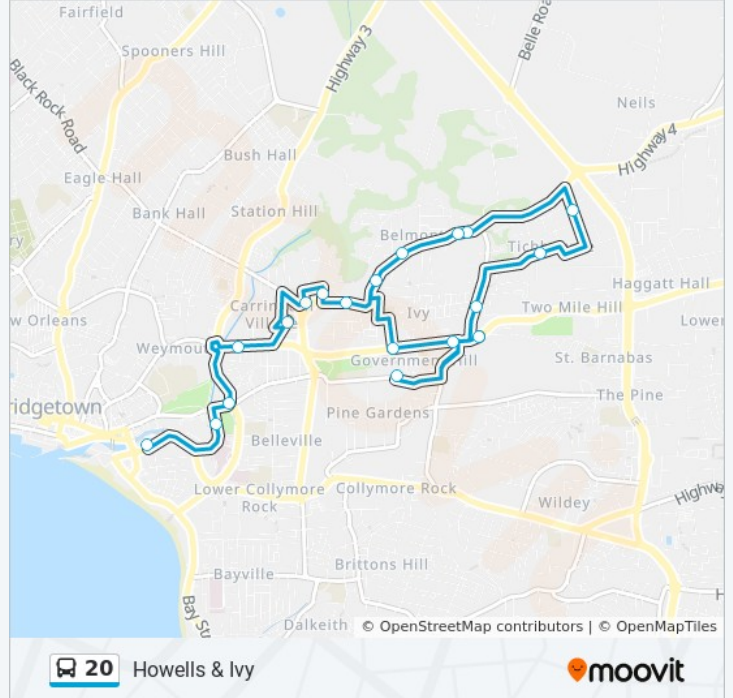

Use the Moovit App to find the closest 20 bus station near you and find out when is the next 20 bus arriving.

Direction: Fairchild Street Terminal To Howells & Ivy

19 stops

[VIEW LINE SCHEDULE](#)

- Fairchild Street Terminal
- John Beckles Drive
- Halls Road Rbout
- Tweedside Rd-Esso
- Fairfield Rd-Bridge Rd
- Flint Hall (1)
- Flint Hall (2)
- Welches Rd-Gas Station
- Licorish Village
- Belmont School
- Belle Gully
- Barkers Tenantry
- Tichbourne
- Howells X Rd - College
- Two Mile Hill (Community College)
- Government Hill (Bartel)
- Government Hill(Springer Sch)
- Ivy
- My Lord's Hill

20 bus Info

Direction: Fairchild Street Terminal To Howells & Ivy

Stops: 19

Trip Duration: 17 min

Line Summary:

Direction: Howells & Ivy To Fairchild Street Terminal

19 stops

[VIEW LINE SCHEDULE](#)

- My Lord's Hill
- Ivy
- Government Hill(Springer Sch)
- Government Hill (Bartel)
- Two Mile Hill (Community College)
- Howells X Rd - College
- Tichbourne
- Barkers Tenantry
- Belle Gully
- Belmont School
- Licorish Village
- Welches Rd-Gas Station
- Flint Hall (2)
- Flint Hall (1)
- Fairfield Rd-Bridge Rd
- Tweedside Rd-Esso
- Halls Road About
- John Beckles Drive

20 bus Info

Direction: Howells & Ivy To Fairchild Street Terminal

Stops: 19

Trip Duration: 20 min

Line Summary:

20 bus time schedules and route maps are available in an offline PDF at moovitapp.com. Use the [Moovit App](#) to see live bus times, train schedule or subway schedule, and step-by-step directions for all public transit in Barbados.