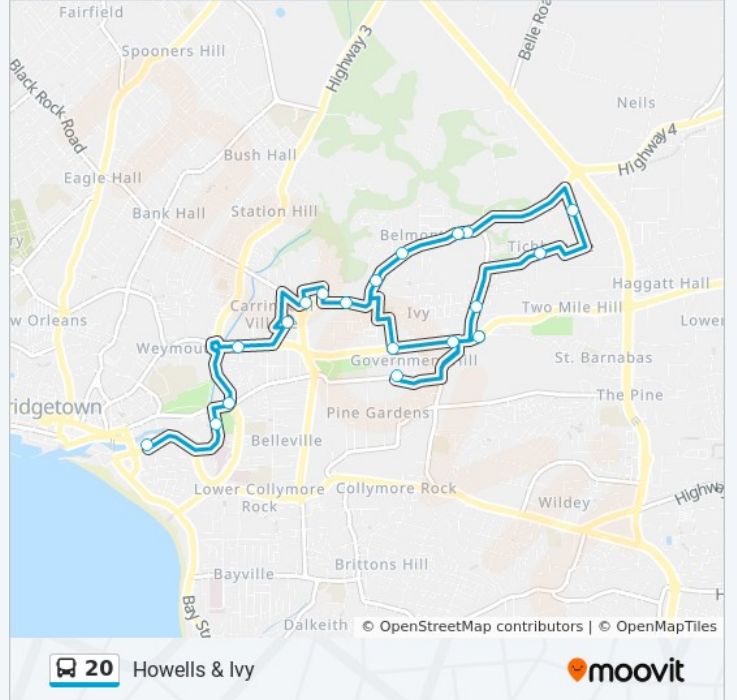

Use the Moovit App to find the closest 20 bus station near you and find out when is the next 20 bus arriving.

Direction: Fairchild Street Terminal To Howells & Ivy

19 stops

[VIEW LINE SCHEDULE](#)

- Fairchild Street Terminal
- John Beckles Drive
- Halls Road Rbout
- Tweedside Rd-Esso
- Fairfield Rd-Bridge Rd
- Flint Hall (1)
- Flint Hall (2)
- Welches Rd-Gas Station
- Licorish Village
- Belmont School
- Belle Gully
- Barkers Tenantry
- Tichbourne
- Howells X Rd - College
- Two Mile Hill (Community College)
- Government Hill (Bartel)
- Government Hill(Springer Sch)
- Ivy
- My Lord's Hill

20 bus Info

Direction: Fairchild Street Terminal To Howells & Ivy

Stops: 19

Trip Duration: 17 min

Line Summary:

Direction: Howells & Ivy To Fairchild Street Terminal

19 stops

[VIEW LINE SCHEDULE](#)

- My Lord's Hill
- Ivy
- Government Hill(Springer Sch)
- Government Hill (Bartel)
- Two Mile Hill (Community College)
- Howells X Rd - College
- Tichbourne
- Barkers Tenantry
- Belle Gully
- Belmont School
- Licorish Village
- Welches Rd-Gas Station
- Flint Hall (2)
- Flint Hall (1)
- Fairfield Rd-Bridge Rd
- Tweedside Rd-Esso
- Halls Road About
- John Beckles Drive

20 bus Info

Direction: Howells & Ivy To Fairchild Street Terminal

Stops: 19

Trip Duration: 20 min

Line Summary:

20 bus time schedules and route maps are available in an offline PDF at moovitapp.com. Use the [Moovit App](#) to see live bus times, train schedule or subway schedule, and step-by-step directions for all public transit in Barbados.