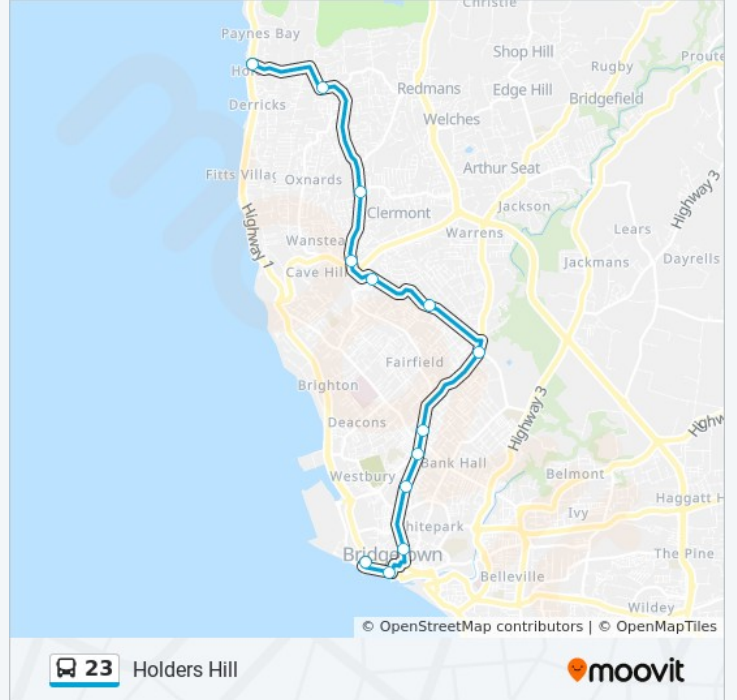

23 bus time schedules and route maps are available in an offline PDF at moovitapp.com. Use the [Moovit App](#) to see live bus times, train schedule or subway schedule, and step-by-step directions for all public transit in Barbados.

[About Moovit](#) • [MaaS Solutions](#) • [Supported Countries](#) • [Mooviter Community](#)

© 2023 Moovit - All Rights Reserved

Check Live Arrival Times