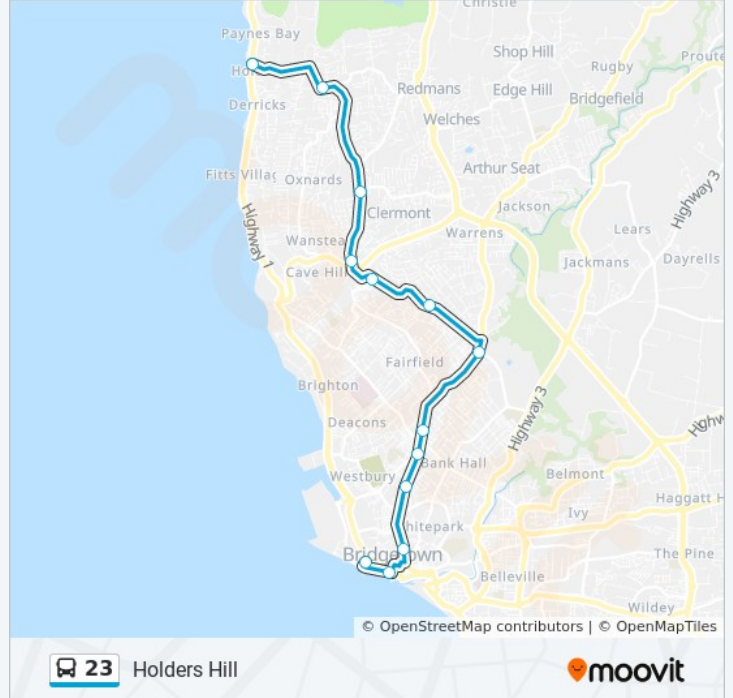

Use the Moovit App to find the closest 23 bus station near you and find out when is the next 23 bus arriving.

Direction: Holders Hill To Princess Alice Terminal

13 stops

[VIEW LINE SCHEDULE](#)

Holders Hill
Thorpes
Queen College
Cave Hill (St Michael)
Cave Hill (27)
White Hall (St Michael)
Codrington(Tyrol Cot)
Tudor Bridge
Eagle Hall (Plantrac)
Barbarees Hill - Shamrock
Main Guard
Hinck Street
Princess Alice Terminal

23 bus Time Schedule

Holders Hill To Princess Alice Terminal Route

Timetable:

Sunday	6:00 AM - 11:15 PM
Monday	6:30 AM - 11:15 PM
Tuesday	6:30 AM - 11:15 PM
Wednesday	6:30 AM - 11:15 PM
Thursday	6:30 AM - 11:15 PM
Friday	6:30 AM - 11:15 PM
Saturday	6:30 AM - 11:15 PM

23 bus Info

Direction: Holders Hill To Princess Alice Terminal

Stops: 13

Trip Duration: 21 min

Line Summary:

Direction: Princess Alice Terminal To Holders Hill

18 stops

[VIEW LINE SCHEDULE](#)

- Princess Alice Terminal
- City Centre Mall
- Woolworth
- Old Public Library
- White Park Road
- Passage Road
- Barbarees Hill - Esso
- Tudor Bridge
- Spooners Hill - Accom Rd
- Spooner Hill (School)
- Codrington(Tyrol Cot)
- White Hall (St Michael)
- Cave Hill (27)
- Cave Hill (St Michael)
- Husbands - Queens College
- Thorpes
- Durants Village
- HOLDERS Hill