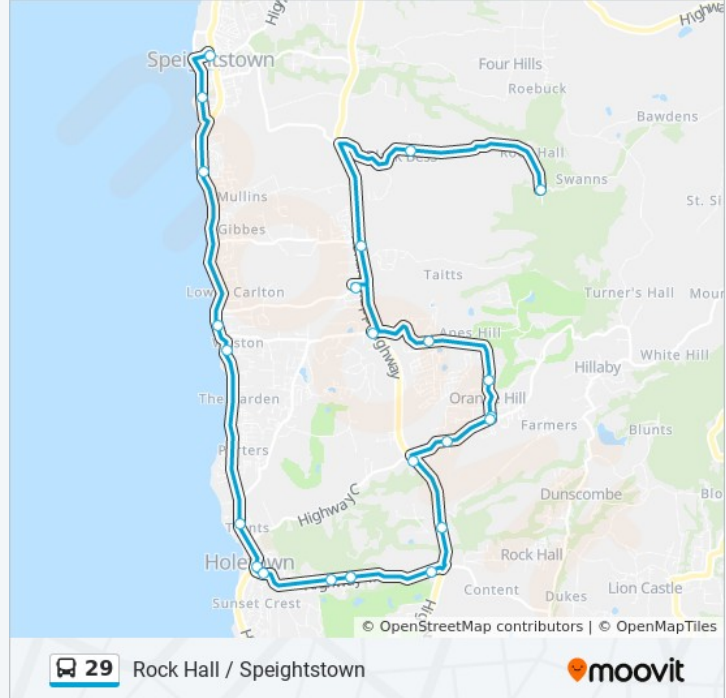

Direction: Rock Hall To Speightstown Terminal

23 stops

[VIEW LINE SCHEDULE](#)

- Rock Hall (St. Andrew)
- Black Bess
- Halls Road (H'Way 2a)
- Highway 2a - Upper Carlton
- Westmoreland
- St Silas
- Baywoods
- Aa\'s Place
- Endeavour
- Orange Hill (Playing Field)
- Lancaster (Left)
- Portvale Factory
- St Thomas Church
- Seaview (St James)
- Seaview (District D)
- Lascelles (St. James)
- First Street, Holetown
- Holetown-Fstone
- St Albans
- Weston (John Moore Bar)
- Roadview (Centre)
- Alexandra

29 bus Info

Direction: Rock Hall To Speightstown Terminal

Stops: 23

Trip Duration: 37 min

Line Summary:

Speightstown Terminal

Direction: Speightstown Terminal To Rock Hall

23 stops

[VIEW LINE SCHEDULE](#)

- Speightstown Terminal
- Alexandra
- Roadview (Centre)
- Weston (John Moore Bar)
- St Albans
- Holetown-Fstone
- First Street, Holetown
- Lascalles (St. James)
- Seaview (District D)
- Seaview (St James)
- St Thomas Church
- Portvale Factory (Left)
- Lancaster (Left)
- Orange Hill (Playing Field)
- Endeavour
- Aal's Place
- Baywoods
- St Silas

29 bus Info

Direction: Speightstown Terminal To Rock Hall

Stops: 23

Trip Duration: 40 min

Line Summary:

Westmoreland

Highway 2a - Upper Carlton

Halls Road (H'Way 2a)