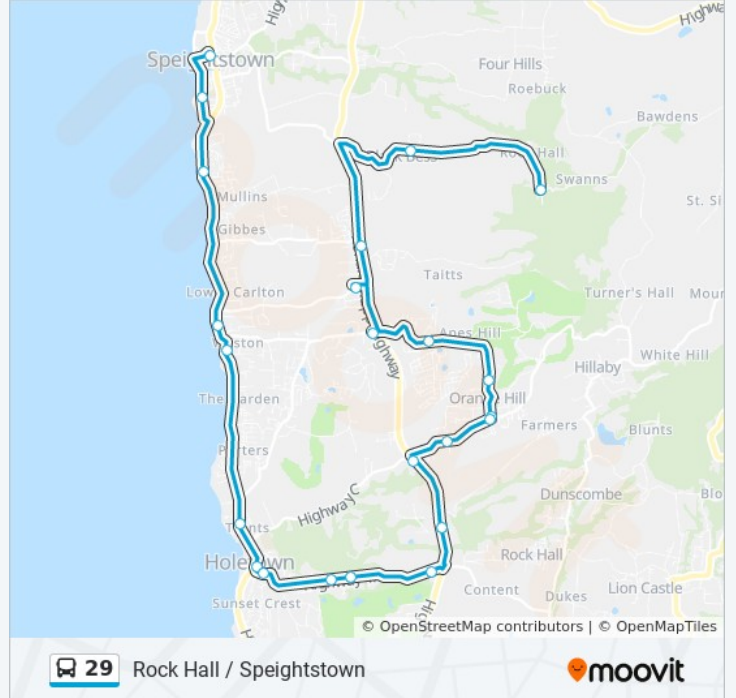

Westmoreland

Highway 2a - Upper Carlton

Halls Road (H'Way 2a)

Black Bess

Rock Hall (St. Andrew)

29 bus time schedules and route maps are available in an offline PDF at moovitapp.com. Use the [Moovit App](#) to see live bus times, train schedule or subway schedule, and step-by-step directions for all public transit in Barbados.

[About Moovit](#) • [MaaS Solutions](#) • [Supported Countries](#) • [Mooviter Community](#)

© 2023 Moovit - All Rights Reserved

Check Live Arrival Times