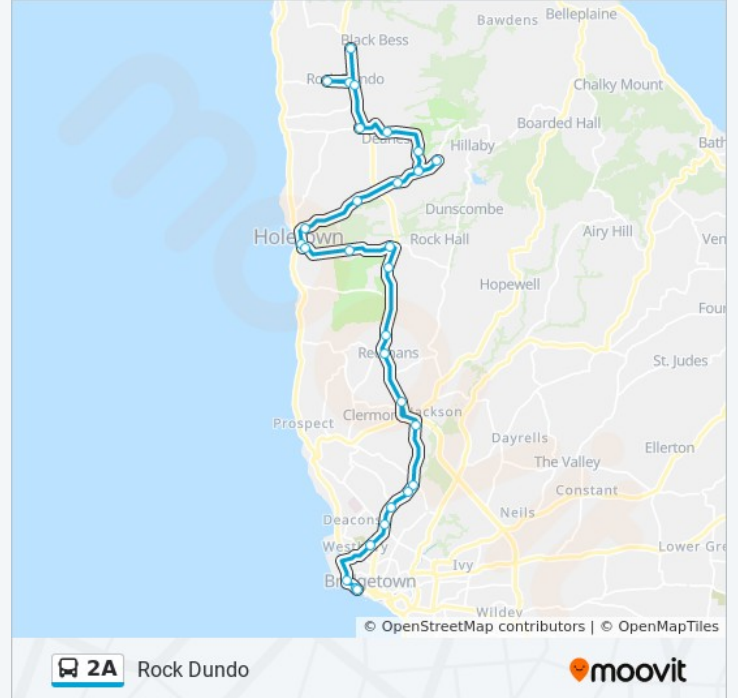

Tudor Bridge

Eagle Hall (Plantrac)

President Kennedy Dr

Princess Alice Terminal

2A bus time schedules and route maps are available in an offline PDF at moovitapp.com. Use the [Moovit App](#) to see live bus times, train schedule or subway schedule, and step-by-step directions for all public transit in Barbados.

[About Moovit](#) • [MaaS Solutions](#) • [Supported Countries](#) • [Mooviter Community](#)

© 2023 Moovit - All Rights Reserved

Check Live Arrival Times