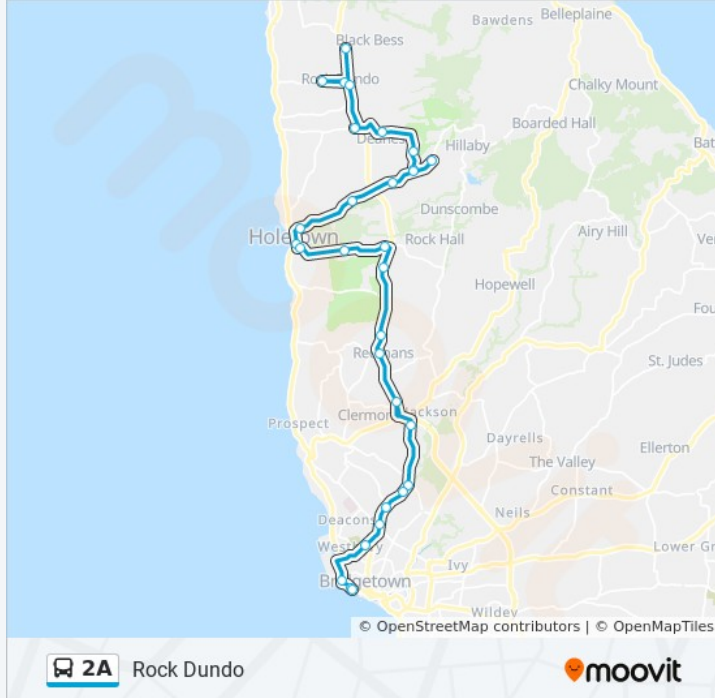

Use the Moovit App to find the closest 2A bus station near you and find out when is the next 2A bus arriving.

Direction: Princess Alice Terminal To Rock Dundo

30 stops

[VIEW LINE SCHEDULE](#)

- Princess Alice Terminal
- Reef Road
- Prescod Boulevard
- President Kennedy Dr
- Tudor Bridge
- Spooners Hill - Accom Rd
- Spooner Hill (School)
- Codrington(Tyrol Cot)
- Warrens Polyclinic
- Simpson Motors
- Redmans Village
- Bagatelle
- Arch Hall
- St Thomas Church
- Seaview (St James)
- Lascelles (St. James)
- First Street, Holetown
- St James Secondary Sch (Morgans)
- Morgan's
- Orange Hill (Playing Field)

2A bus Info

Direction: Princess Alice Terminal To Rock Dundo

Stops: 30

Trip Duration: 50 min

Line Summary:

Endeavour

Apes Hill

Aa's Place

Baywoods

St Silas

Westmoreland

Halls Road (H'Way 2a)

Percy King

Rock Dundo

Bakers

Direction: Rock Dundo To Princess Alice Terminal

22 stops

[VIEW LINE SCHEDULE](#)

Bakers

Percy King

Rock Dundo

Halls Road (H'Way 2a)

St Silas

Baywoods