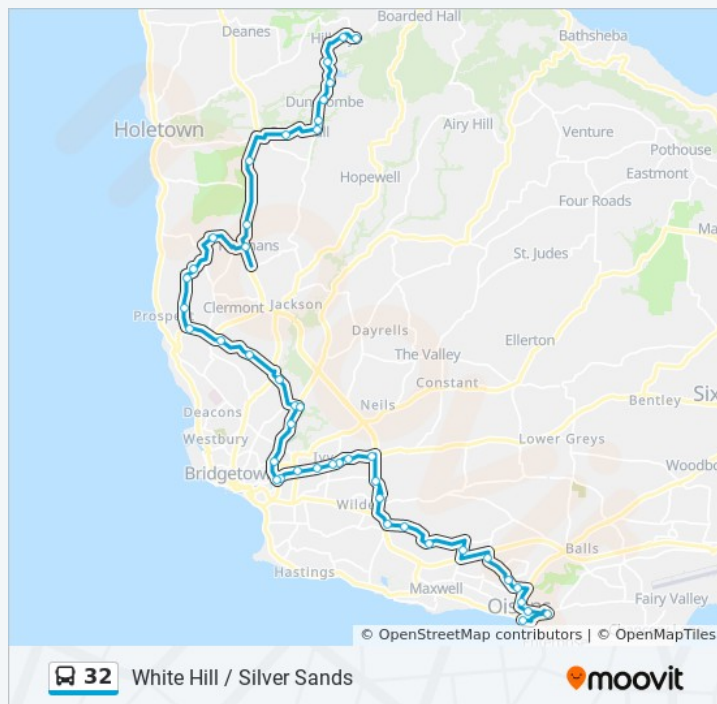

Halls Road Rbout

Belmont Road

Welches Rd-Gov House

Springer Memorial

Government Hill (Bartel)

Two Mile Hill (Community College)

Two Mile Hill

Haggatt Hall-Fergus Bar

Water Street

### 32 bus Info

**Direction:** White Hill To Silver Sands

**Stops:** 44

**Trip Duration:** 64 min

**Line Summary:**

Church Hill (Christ Church)

Foundation

Thornbury Hill