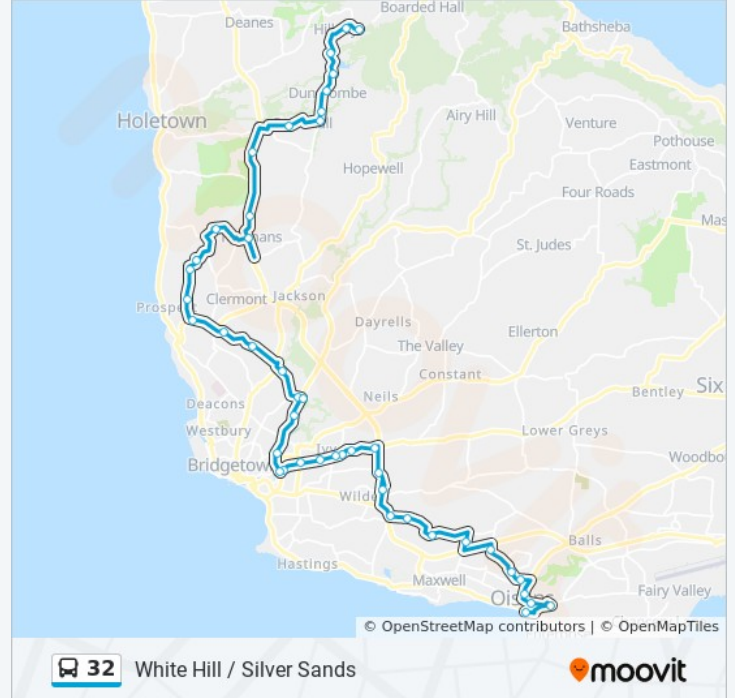

Life Of Barbados

Sargeant's Village - Jb's

Sheraton Centre

Hinds Transport

Kingsland-Dg School

Kingsland Montrose

Water Street

Church Hill (Christ Church)

Foundation

Thornbury Hill

Oistins (Terminal)

**Direction: White Hill To Silver Sands**

44 stops

[VIEW LINE SCHEDULE](#)

White Hill

Hillaby (Constituency Office)

Water Street

### 32 bus Info

**Direction:** White Hill To Silver Sands

**Stops:** 44

**Trip Duration:** 64 min

**Line Summary:**

Church Hill (Christ Church)

Foundation

Thornbury Hill