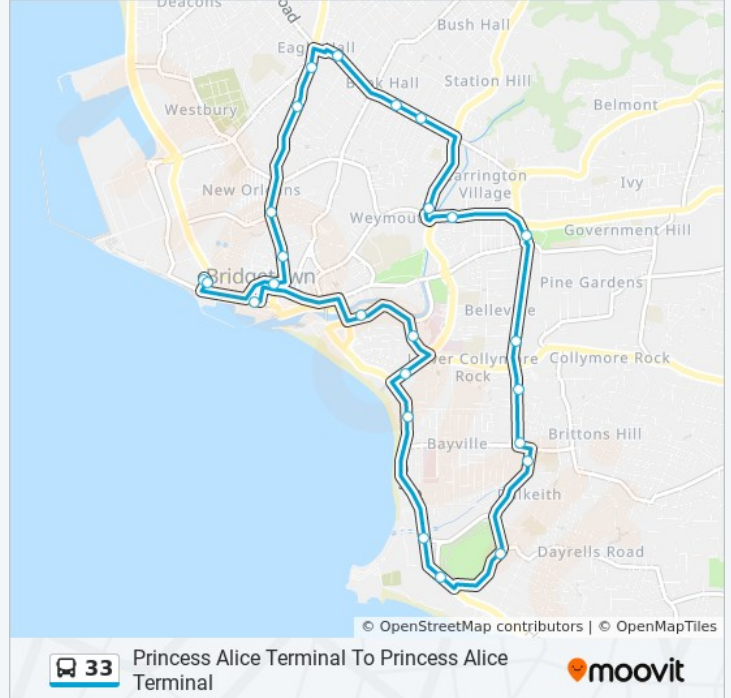

Barbarees Hill - Esso

Baxters Road - Jordans

Main Guard

Hinck Street

33 bus time schedules and route maps are available in an offline PDF at moovitapp.com. Use the [Moovit App](#) to see live bus times, train schedule or subway schedule, and step-by-step directions for all public transit in Barbados.

[About Moovit](#) • [MaaS Solutions](#) • [Supported Countries](#) • [Mooviter Community](#)

© 2023 Moovit - All Rights Reserved

Check Live Arrival Times