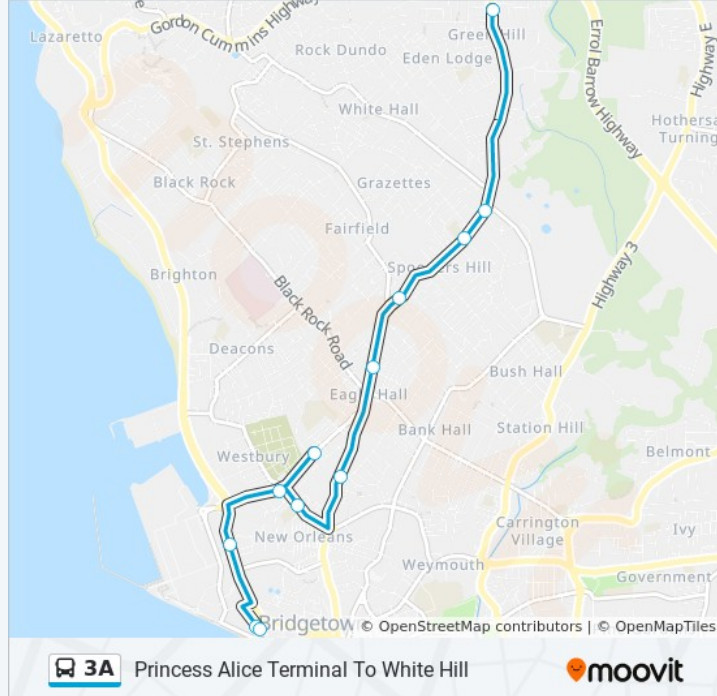

Direction: Princess Alice Terminal To White Hill

12 stops

[VIEW LINE SCHEDULE](#)

- Princess Alice Terminal
- Reef Road
- Fontabelle
- President Kennedy Dr
- Kensington Oval
- Westbury School
- Barbarees Hill - Shamrock
- Tudor Bridge
- Spooners Hill - Accom Rd
- Spooner Hill (School)
- Codrington(Tyrol Cot)
- Green Hill (Bim Factory)

3A bus Info

Direction: Princess Alice Terminal To White Hill

Stops: 12

Trip Duration: 13 min

Line Summary:

Direction: White Hill To Princess Alice Terminal

27 stops

[VIEW LINE SCHEDULE](#)

3A bus Info

Direction: White Hill To Princess Alice Terminal

Stops: 27

Trip Duration: 45 min

Line Summary:

Lawrence T. Gay School

Spooners Hill - Accom Rd

Tudor Bridge

Eagle Hall (Plantrac)

Barbarees Hill - Shamrock

Baxters Road - Jordans

Main Guard

Hinck Street

Princess Alice Terminal

3A bus time schedules and route maps are available in an offline PDF at moovitapp.com. Use the [Moovit App](#) to see live bus times, train schedule or subway schedule, and step-by-step directions for all public transit in Barbados.