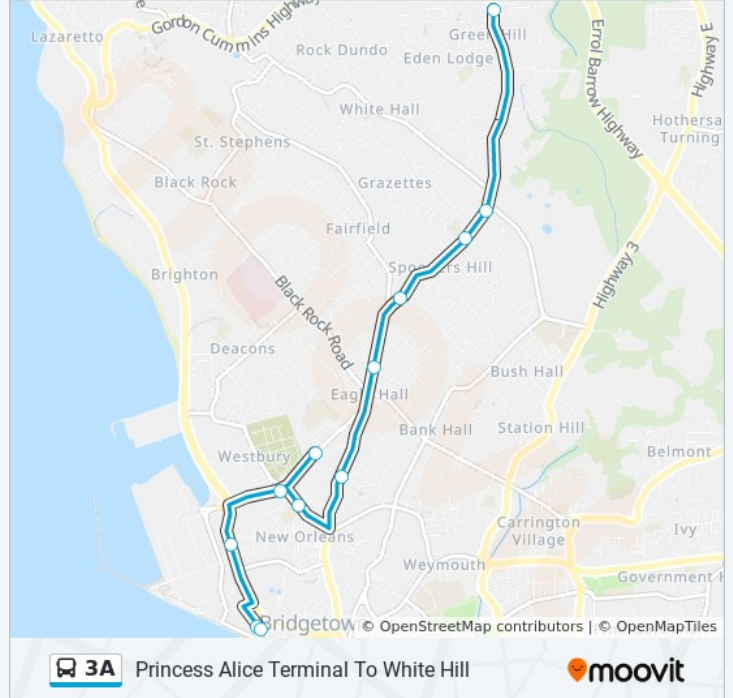

Princess Alice Terminal To White Hill

[View In Website Mode](#)

The 3A bus line (Princess Alice Terminal To White Hill) has 2 routes. For regular weekdays, their operation hours are:
(1) Princess Alice Terminal To White Hill: 12:05 AM - 11:00 PM(2) White Hill To Princess Alice Terminal: 6:15 AM - 6:15 PM
Use the Moovit App to find the closest 3A bus station near you and find out when is the next 3A bus arriving.

Direction: Princess Alice Terminal To White Hill

12 stops

[VIEW LINE SCHEDULE](#)

- Princess Alice Terminal
- Reef Road
- Fontabelle
- President Kennedy Dr
- Kensington Oval
- Westbury School
- Barbarees Hill - Shamrock
- Tudor Bridge
- Spooners Hill - Accom Rd
- Spooner Hill (School)
- Codrington(Tyrol Cot)
- Green Hill (Bim Factory)

3A bus Info

Direction: Princess Alice Terminal To White Hill

Stops: 12

Trip Duration: 13 min

Line Summary:

Direction: White Hill To Princess Alice Terminal

27 stops

[VIEW LINE SCHEDULE](#)

3A bus Info

Direction: White Hill To Princess Alice Terminal

Stops: 27

Trip Duration: 45 min

Line Summary:

Lawrence T. Gay School

Spooners Hill - Accom Rd

Tudor Bridge