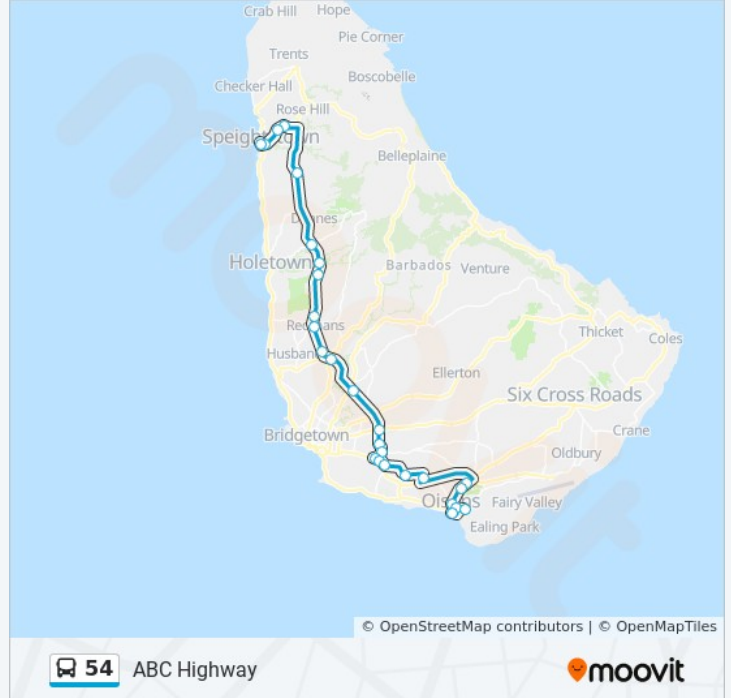

Lodge Road

Church Hill (Christ Church)

Foundation

Thornbury Hill

Oistins (Terminal)

54 bus time schedules and route maps are available in an offline PDF at moovitapp.com. Use the [Moovit App](#) to see live bus times, train schedule or subway schedule, and step-by-step directions for all public transit in Barbados.

[About Moovit](#) · [MaaS Solutions](#) · [Supported Countries](#) · [Mooviter Community](#)

© 2023 Moovit - All Rights Reserved

Check Live Arrival Times