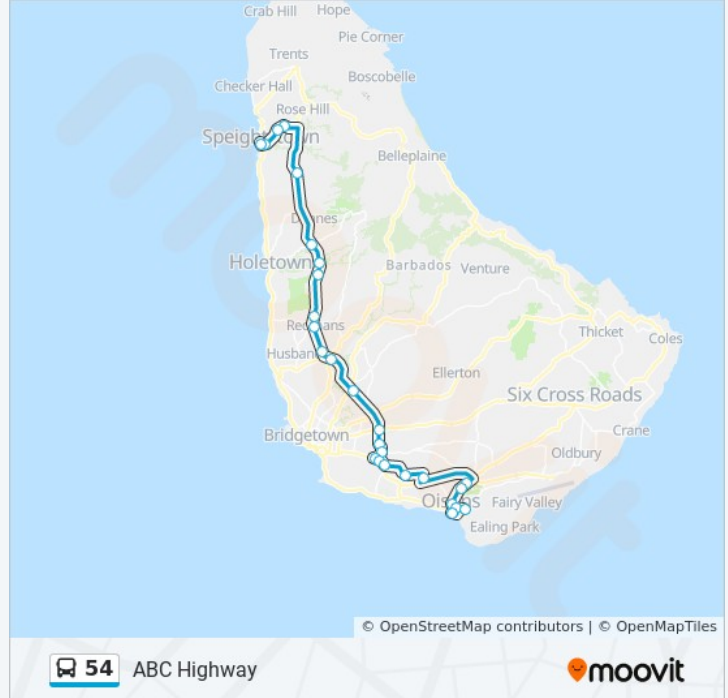

Direction: Oistins To Speightstown Terminal

27 stops

[VIEW LINE SCHEDULE](#)

- Oistins (Terminal)
- Thornbury Hill
- Foundation
- Church Hill (Christ Church)
- Lodge Road
- Newton
- Hinds Transport
- Sheraton Centre
- Life Of Barbados
- Wildey-Courtesy
- Upton (Carters General Store)
- Sjp Polytechnic
- Parkinson School
- Bussa Roundabout
- Clyde Walcott Roundabout
- Warrens Polyclinic
- Lily Hope
- Redmans Village
- Bagatelle
- Highway 2a
- Portvale Factory (Left)
- Lancaster (Left)

54 bus Info

Direction: Oistins To Speightstown Terminal

Stops: 27

Trip Duration: 52 min

Line Summary:

- Bakers
- Clarkes Gap
- Ashton Hall
- Lumber Company
- Speightstown Terminal

Direction: Speightstown Terminal To Oistins

23 stops

[VIEW LINE SCHEDULE](#)

- Speightstown Terminal
- Lumber Company
- Ashton Hall
- Ashton Hall (Clarke's Gap)
- Bakers
- Halls Road (H'Way 2a)
- Westmoreland
- Lancaster (Right)
- Portvale Factory
- Arch Hall
- Redmans Village
- Simpson Motors
- Super Centre
- Warrens Polyclinic
- Abc Highway-Cbc
- Sargeant's Village - Jb's
- Sheraton Centre
- Newton

54 bus Info

Direction: Speightstown Terminal To Oistins

Stops: 23

Trip Duration: 49 min

Line Summary:

Lodge Road

Church Hill (Christ Church)

Foundation