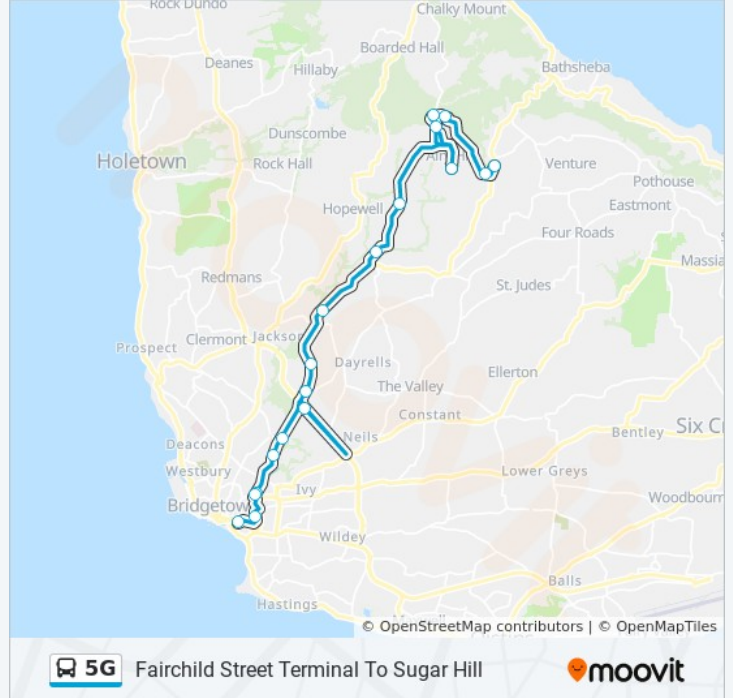

Fairchild Street Terminal To Sugar Hill

[View In Website Mode](#)

The 5G bus line (Fairchild Street Terminal To Sugar Hill) has 2 routes. For regular weekdays, their operation hours are:
(1) Fairchild Street Terminal To Sugar Hill: 12:05 AM - 10:00 PM (2) Sugar Hill To Fairchild Street Terminal: 5:00 AM - 11:00 PM

Use the Moovit App to find the closest 5G bus station near you and find out when is the next 5G bus arriving.

Direction: Fairchild Street Terminal To Sugar Hill

18 stops

[VIEW LINE SCHEDULE](#)

- Fairchild Street Terminal
- John Beckles Drive
- Globe- Rubis
- Hindsbury Rd - Bwu
- Station Hill (St Michael)
- Waterford
- Clyde Walcott Roundabout
- Hothersal Turning
- Jackmans
- Bibby's Lane (Bakery)
- Proutes
- Walkes Spring
- Sugar Hill
- Airy Hill
- Todds Corner
- Chimborazo
- Coffee Gully
- Grantley Adams(Blackmans)

5G bus Info

Direction: Fairchild Street Terminal To Sugar Hill

Stops: 18

Trip Duration: 29 min

Line Summary:

Direction: Sugar Hill To Fairchild Street Terminal

21 stops

[VIEW LINE SCHEDULE](#)

5G bus Info

Direction: Sugar Hill To Fairchild Street Terminal

Stops: 21

Trip Duration: 30 min

Line Summary:

Roebuck Street

Crumpton Street

Fairchild Street Terminal