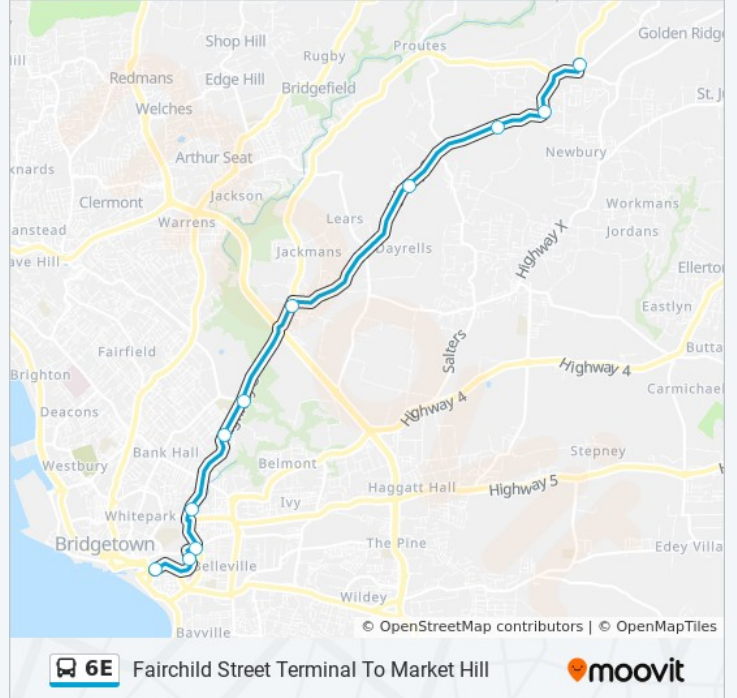

Fairchild Street Terminal To Market Hill

[View In Website Mode](#)

The 6E bus line (Fairchild Street Terminal To Market Hill) has 2 routes. For regular weekdays, their operation hours are: (1) Fairchild Street Terminal To Market Hill: 7:30 AM(2) Market Hill To Fairchild Street Terminal: 6:30 AM
Use the Moovit App to find the closest 6E bus station near you and find out when is the next 6E bus arriving.

Direction: Fairchild Street Terminal To Market Hill

11 stops

[VIEW LINE SCHEDULE](#)

- Fairchild Street Terminal
- John Beckles Drive
- Halls Road Rbout
- Hindsbury Rd - Bwu
- Station Hill (St Michael)
- Waterford
- Hothersal Turning
- Bournes Village
- St Helens
- Market Hill
- Groves

6E bus Info

Direction: Fairchild Street Terminal To Market Hill

Stops: 11

Trip Duration: 21 min

Line Summary:

6E Fairchild Street Terminal To Market Hill

Direction: Market Hill To Fairchild Street Terminal

12 stops

[VIEW LINE SCHEDULE](#)

- Groves
- Market Hill
- St Helens
- Bournes Village
- Hothersal Turning
- Clyde Walcott Roundabout
- Waterford
- Station Hill (St Michael)
- Hindsbury Rd - Bwu
- Roebuck Street
- Crumpton Street
- Fairchild Street Terminal