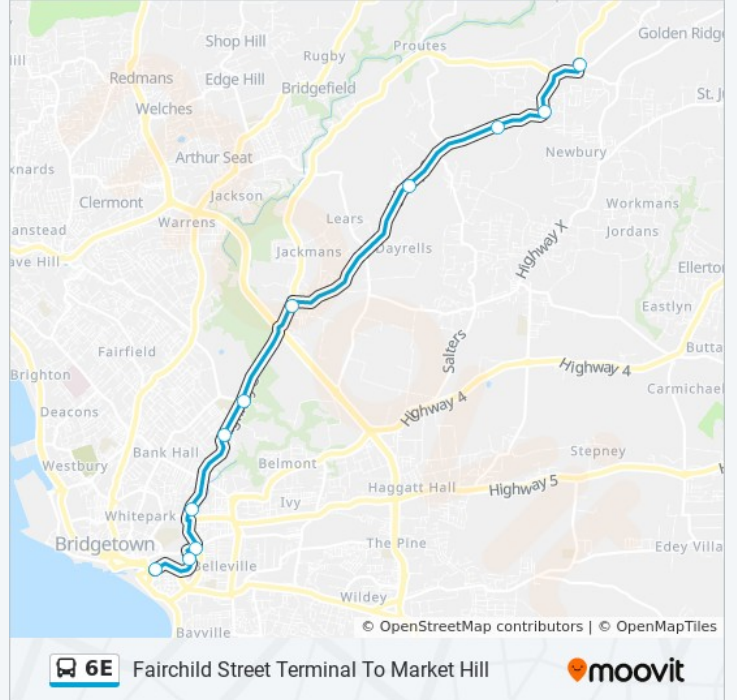

6E bus time schedules and route maps are available in an offline PDF at moovitapp.com. Use the [Moovit App](#) to see live bus times, train schedule or subway schedule, and step-by-step directions for all public transit in Barbados.

[About Moovit](#) • [MaaS Solutions](#) • [Supported Countries](#) • [Mooviter Community](#)

© 2023 Moovit - All Rights Reserved

Check Live Arrival Times