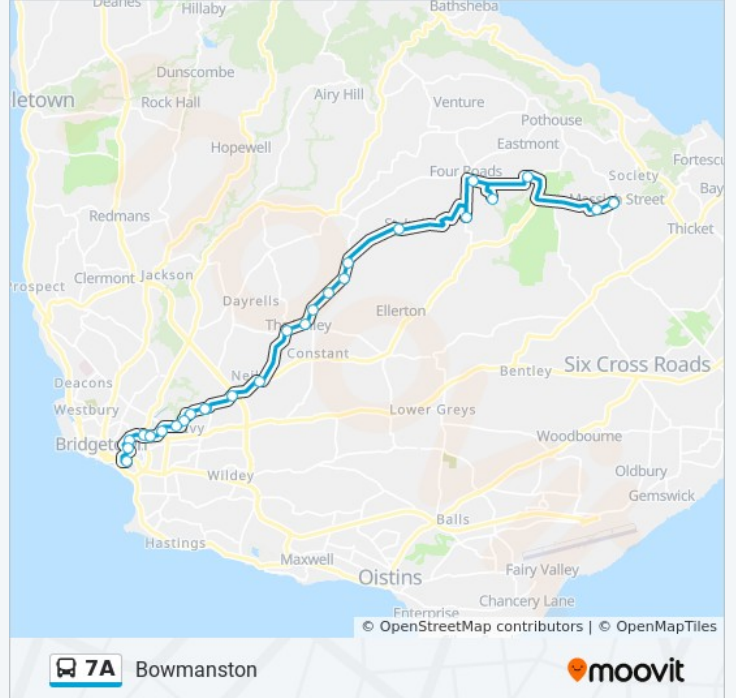

Use the Moovit App to find the closest 7A bus station near you and find out when is the next 7A bus arriving.

Direction: Bowmanston To Fairchild Street Terminal

26 stops

[VIEW LINE SCHEDULE](#)

- Massiah Street
- Rose Gate
- Bowmanston Pumping St
- Henly
- Cherry Grove Ent
- Macaroni Village Ext
- St Judes (Superlative)
- Newbury (Salisbury)
- Gun Hill
- Taitt Hill
- Glebe Polyclinic
- St George Church
- Charles Row Bridge(Chefette)
- Salters (Roberts Road)
- Norman Niles Roundabout
- Belle Gully
- Belmont School
- Licorish Village
- My Lord's Hill
- Welches Rd-Gas Station
- Fairfield Rd-Bridge Rd

7A bus Info

Direction: Bowmanston To Fairchild Street Terminal

Stops: 26

Trip Duration: 37 min

Line Summary:

Tweedside Rd-Esso

Hindsbury Rd-Globe

Roebuck Street

Crumpton Street

Fairchild Street Terminal

Direction: Fairchild Street Terminal To Bowmanston

28 stops

[VIEW LINE SCHEDULE](#)

Fairchild Street Terminal

John Beckles Drive

Halls Road Rbout

7A bus Info

Direction: Fairchild Street Terminal To Bowmanston

Stops: 28

Trip Duration: 42 min

Line Summary:

Newbury (Salisbury)

Fairview (Cottage)

St Judes (Superlative)