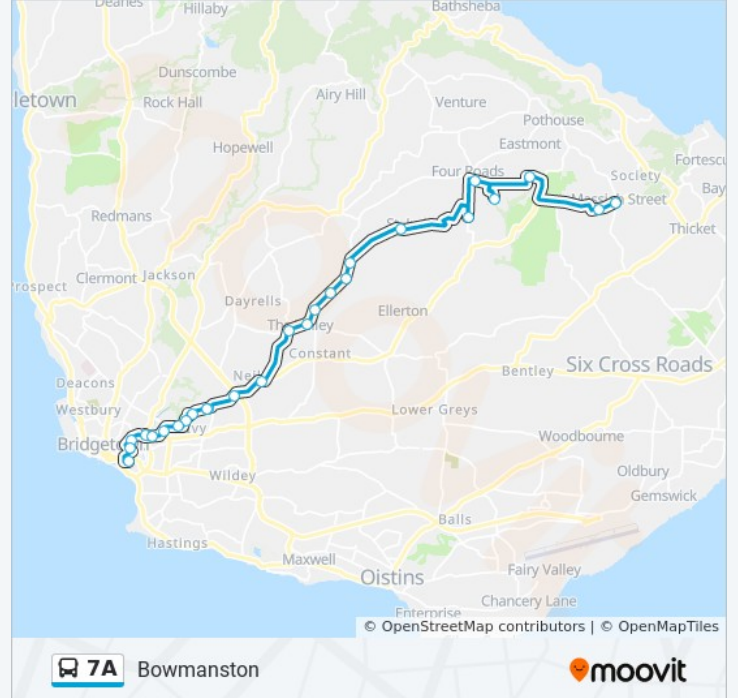

Newbury (Salisbury)

Fairview (Cottage)

St Judes (Superlative)

Macaroni Village Ent

Cherry Grove Ent

Henly

Bowmanston Pumping St

Ashford

Rose Gate

Massiah Street

7A bus time schedules and route maps are available in an offline PDF at moovitapp.com. Use the [Moovit App](#) to see live bus times, train schedule or subway schedule, and step-by-step directions for all public transit in Barbados.

[About Moovit](#) • [MaaS Solutions](#) • [Supported Countries](#) • [Mooviter Community](#)

© 2023 Moovit - All Rights Reserved

Check Live Arrival Times