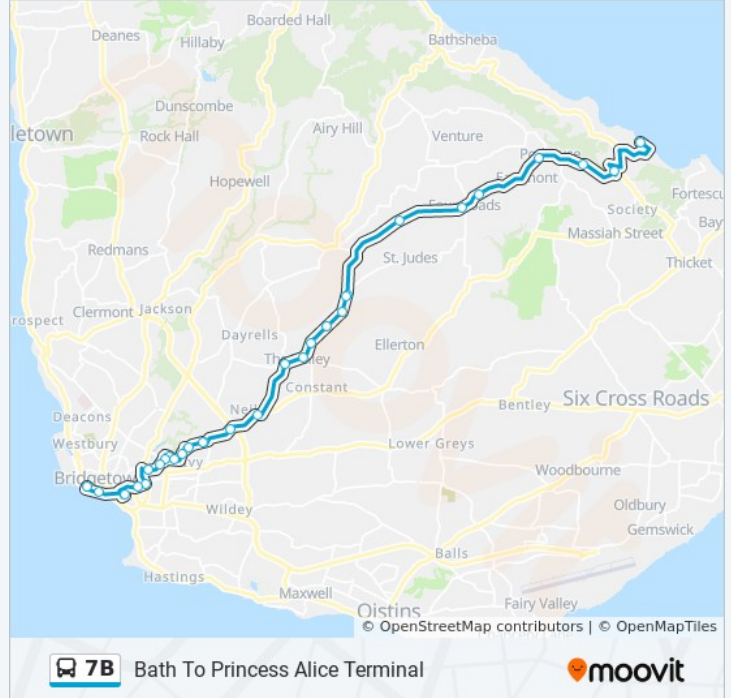

Taitt Hill

Gun Hill

Newbury (Shop)

Golden Ridge

Four Roads (St. John)

Pooland

Gall Hill Social Centre

Cliff Cottage

Coach Hill

Bath Beach

7B bus time schedules and route maps are available in an offline PDF at moovitapp.com. Use the [Moovit App](#) to see live bus times, train schedule or subway schedule, and step-by-step directions for all public transit in Barbados.

[About Moovit](#) • [MaaS Solutions](#) • [Supported Countries](#) • [Mooviter Community](#)

© 2023 Moovit - All Rights Reserved

Check Live Arrival Times