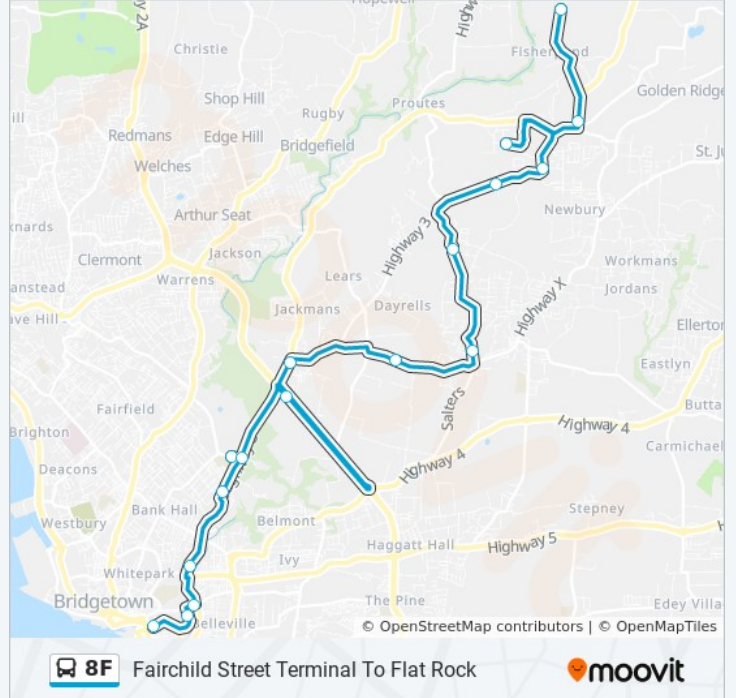

Use the Moovit App to find the closest 8F bus station near you and find out when is the next 8F bus arriving.

Direction: Fairchild Street Terminal To Flat Rock

17 stops

[VIEW LINE SCHEDULE](#)

- Fairchild Street Terminal
- John Beckles Drive
- Halls Road Rbout
- Hindsbury Rd - Bwu
- Station Hill (St Michael)
- Combermere
- Waterford
- Clyde Walcott Roundabout
- Hothersal Turning
- Lower Estate Road
- Charles Row Bridge (Flat Rock)
- Flat Rock
- St Helens
- Market Hill
- Roach Village
- Groves
- Fisher Pond

8F bus Time Schedule

Fairchild Street Terminal To Flat Rock Route

Timetable:

Sunday	12:05 AM - 9:30 PM
Monday	12:05 AM - 9:15 PM
Tuesday	12:05 AM - 9:15 PM
Wednesday	12:05 AM - 9:15 PM
Thursday	12:05 AM - 9:15 PM
Friday	12:05 AM - 9:15 PM
Saturday	12:05 AM - 9:30 PM

8F bus Info

Direction: Fairchild Street Terminal To Flat Rock

Stops: 17

Trip Duration: 29 min

Line Summary:

Direction: Flat Rock To Fairchild Street Terminal

16 stops

[VIEW LINE SCHEDULE](#)

- Fisher Pond
- Groves
- Market Hill
- St Helens
- Flat Rock
- Charles Row Bridge (Flat Rock)
- Lower Estate Road
- Hothersal Turning
- Clyde Walcott Roundabout
- Waterford
- Station Hill (St Michael)
- Hindsbury Rd - Bwu
- Hindsbury Rd-Globe
- Roebuck Street
- Crumpton Street
- Fairchild Street Terminal