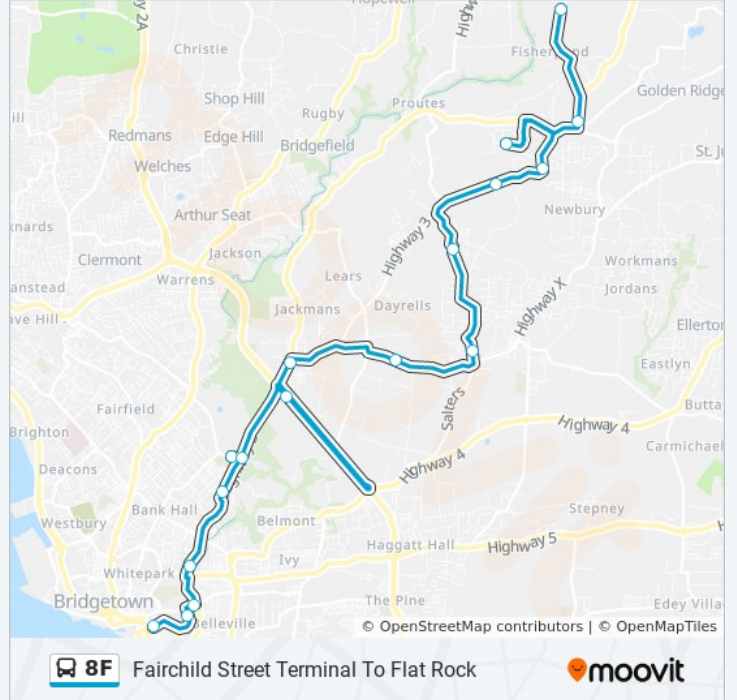

8F bus time schedules and route maps are available in an offline PDF at moovitapp.com. Use the [Moovit App](#) to see live bus times, train schedule or subway schedule, and step-by-step directions for all public transit in Barbados.

[About Moovit](#) • [MaaS Solutions](#) • [Supported Countries](#) • [Mooviter Community](#)

© 2023 Moovit - All Rights Reserved

Check Live Arrival Times