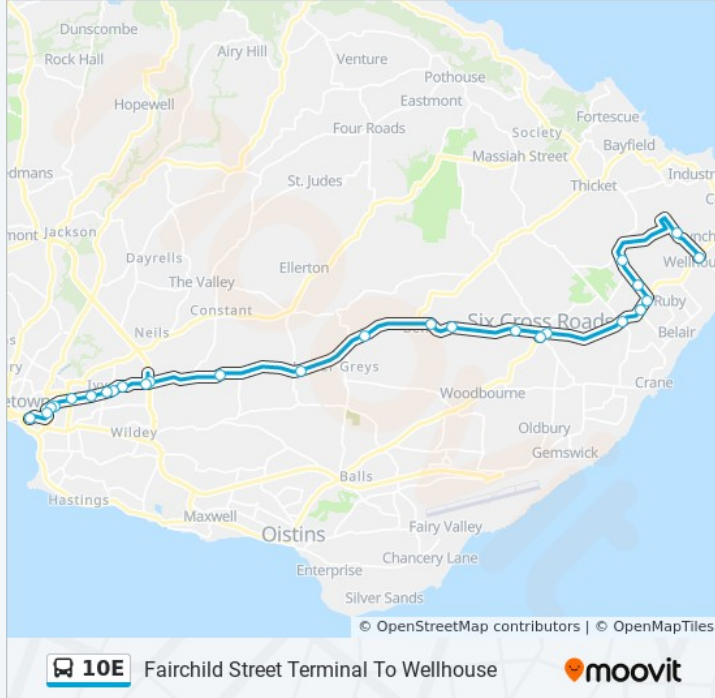

## Fairchild Street Terminal To Wellhouse

[View In Website Mode](#)

The 10E bus line (Fairchild Street Terminal To Wellhouse) has 2 routes. For regular weekdays, their operation hours are: (1) Fairchild Street Terminal To Wellhouse: 9:00 AM - 6:45 PM(2) Wellhouse To Fairchild Street Terminal: 6:00 AM - 7:45 PM

### Direction: Fairchild Street Terminal To Wellhouse

26 stops

[VIEW LINE SCHEDULE](#)

- Fairchild Street Terminal
- John Beckles Drive
- Halls Road Rbout
- Belmont Road
- Welches Rd-Gov House
- Springer Memorial
- Government Hill (Bartel)
- Two Mile Hill (Community College)
- Two Mile Hill
- Haggatt Hall-Fergus Bar
- Bussa Roundabout
- South District
- Boarded Hall (Christ Church)
- Windsor
- Brereton (27)
- Carrington
- Marchfield
- Six Roads (27)
- Princess Margaret
- Beulah

### 10E bus Info

**Direction:** Fairchild Street Terminal To Wellhouse

**Stops:** 26

**Trip Duration:** 43 min

**Line Summary:**

Duncans

Hilda Skeene Primary School

St Philip District Ho

Sandford

Riverland

Wellhouse

**Direction: Wellhouse To Fairchild Street Terminal**

20 stops

[VIEW LINE SCHEDULE](#)

Wellhouse

Ruby