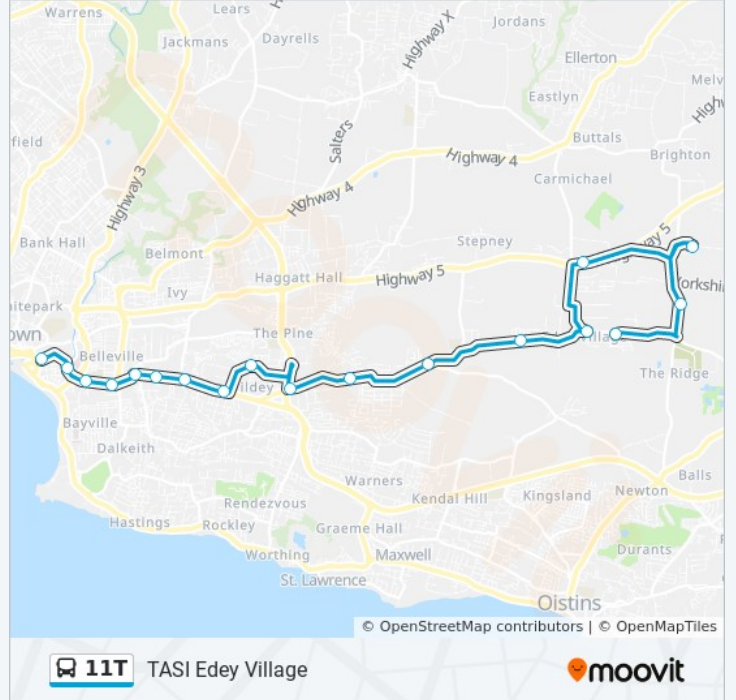

11T bus time schedules and route maps are available in an offline PDF at moovitapp.com. Use the [Moovit App](#) to see live bus times, train schedule or subway schedule, and step-by-step directions for all public transit in Barbados.

[About Moovit](#) • [MaaS Solutions](#) • [Supported Countries](#) • [Mooviter Community](#)

© 2023 Moovit - All Rights Reserved

Check Live Arrival Times