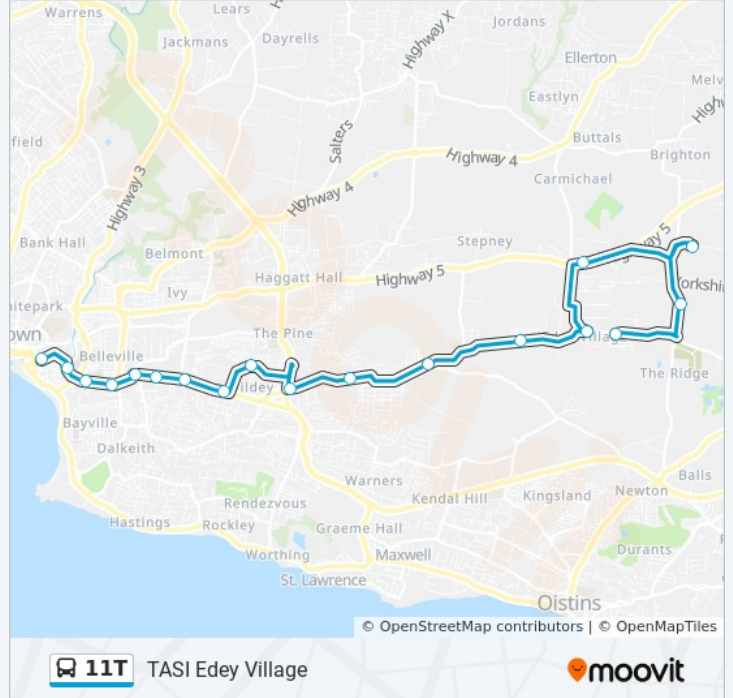

TASI Edey Village

[View In Website Mode](#)

The 11T bus line (TASI Edey Village) has 2 routes. For regular weekdays, their operation hours are:
(1) Fairchild Street Terminal To Tasi Edey Village: 12:05 AM - 10:15 PM (2) Tasi Edey Village To Fairchild Street Terminal: 5:40 AM - 11:00 PM

Use the Moovit App to find the closest 11T bus station near you and find out when is the next 11T bus arriving.

Direction: Fairchild Street Terminal To Tasi Edey Village

18 stops

[VIEW LINE SCHEDULE](#)

- Fairchild Street Terminal
- River Road
- Collymore Rock-Purity Bakery
- Collymore Rock (Bank)
- Bishop Court Hill
- Collymore Rock - Cryssams Barber Shop
- Collymore Rock-Super
- Wildey-Banks Brewery
- Wildey-Santation Dept (27)
- B.E.T.
- Fort George
- St David's Church
- Cox Road
- Edey Village
- Boarded Hall (Christ Church)
- Lower Greys
- Skeene Hill
- Frere Pilgrim Tp

11T bus Time Schedule

Fairchild Street Terminal To Tasi Edey Village Route Timetable:

Sunday	12:05 AM - 11:00 PM
Monday	12:05 AM - 10:15 PM
Tuesday	12:05 AM - 10:15 PM
Wednesday	12:05 AM - 10:15 PM
Thursday	12:05 AM - 10:15 PM
Friday	12:05 AM - 10:15 PM
Saturday	12:05 AM - 11:00 PM

11T bus Info

Direction: Fairchild Street Terminal To Tasi Edey Village

Stops: 18

Trip Duration: 29 min

Line Summary:

Direction: Tasi Edey Village To Fairchild Street Terminal

17 stops

[VIEW LINE SCHEDULE](#)